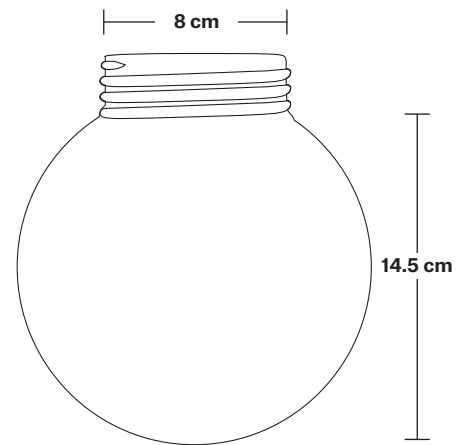

# Brooklyn Outdoor & Bathroom Wall Light - Globe Glass

Product Code: BR-IP65-WL-GLG

H: 31 cm x W: 15 cm x D: 28 cm

## DIMENSIONS

Holder Diameter: 6 cm / 2.5"

Holder Height: 16 cm / 6.2"

Wall Rose Diameter: 13.5 cm / 5.3"

Wall Rose Depth: 3 cm / 1.2"

# Brooklyn Outdoor & Bathroom Wall Light Holder - Globe Glass

Product Code: BR-IP65-WLH-GLG

H: 16.5 cm x W: 13.5 cm x D: 25 cm

## DIMENSIONS

Holder Diameter: 6 cm / 2.5"

Holder Height: 16.5 cm / 6.5"

Wall Rose Diameter: 13.5 cm / 5.3"

Wall Rose Depth: 3 cm / 1.2"