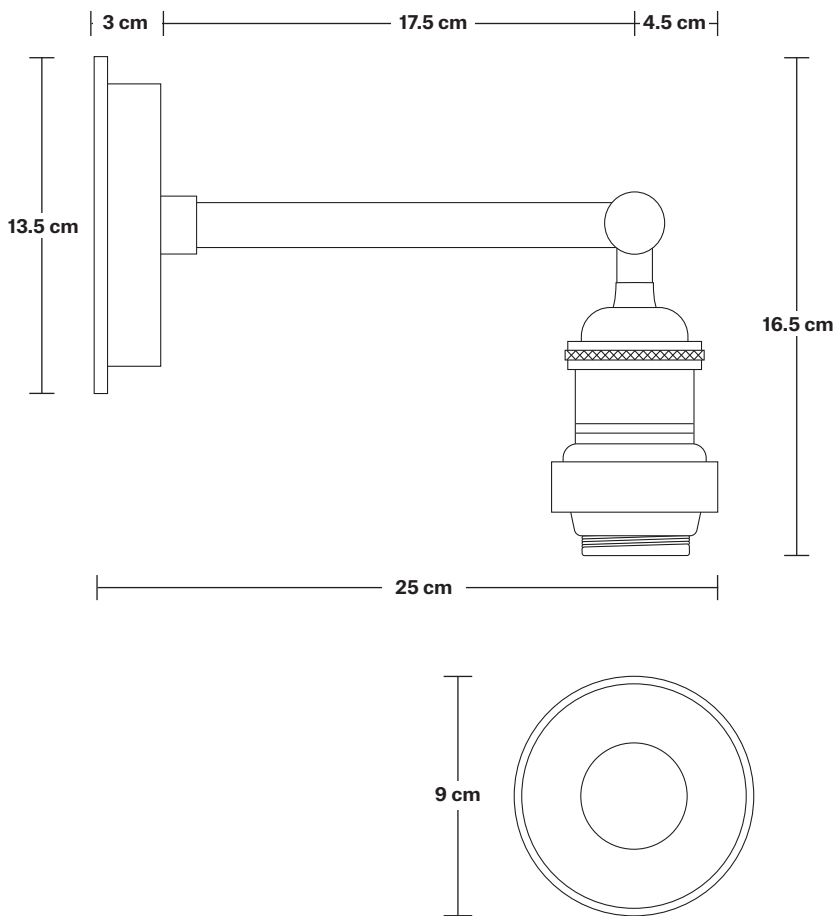

# Brooklyn Outdoor & Bathroom Wall Light - Globe Glass

Product Code: BR-IP65-WL-GLG

H: 31 cm x W: 15 cm x D: 28 cm

## DIMENSIONS

Holder Diameter: 6 cm / 2.5"

Holder Height: 16 cm / 6.2"

Wall Rose Diameter: 13.5 cm / 5.3"

Wall Rose Depth: 3 cm / 1.2"

# Brooklyn Outdoor & Bathroom Wall Light Holder - Globe Glass

Product Code: BR-IP65-WLH-GLG

H: 16.5 cm x W: 13.5 cm x D: 25 cm

## DIMENSIONS

Holder Diameter: 6 cm / 2.5"

Holder Height: 16.5 cm / 6.5"

Wall Rose Diameter: 13.5 cm / 5.3"

Wall Rose Depth: 3 cm / 1.2"