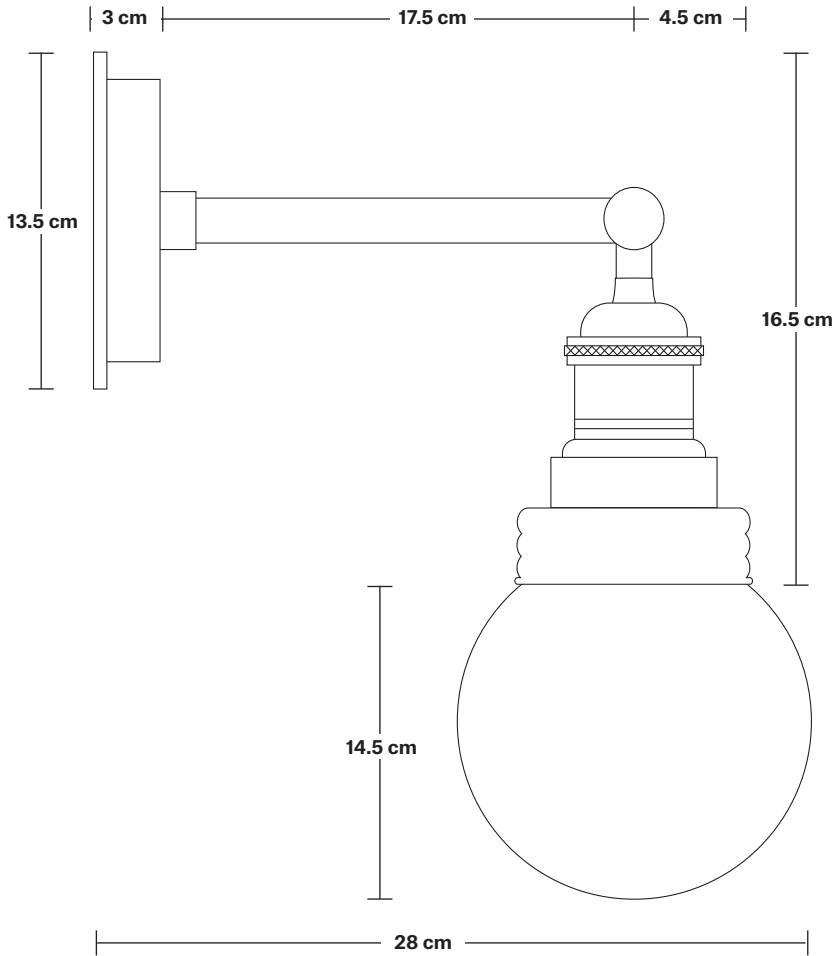

# Brooklyn Outdoor & Bathroom Wall Light - Globe Glass

Product Code: BR-IP65-WL-GLG

H: 31 cm x W: 15 cm x D: 28 cm

## DIMENSIONS

Holder Diameter: 6 cm / 2.5"

Holder Height: 16 cm / 6.2"

Wall Rose Diameter: 13.5 cm / 5.3"

Wall Rose Depth: 3 cm / 1.2"

# Brooklyn Outdoor & Bathroom Wall Light Holder - Globe Glass

Product Code: BR-IP65-WLH-GLG

H: 16.5 cm x W: 13.5 cm x D: 25 cm

## DIMENSIONS

Holder Diameter: 6 cm / 2.5"

Holder Height: 16.5 cm / 6.5"

Wall Rose Diameter: 13.5 cm / 5.3"

Wall Rose Depth: 3 cm / 1.2"