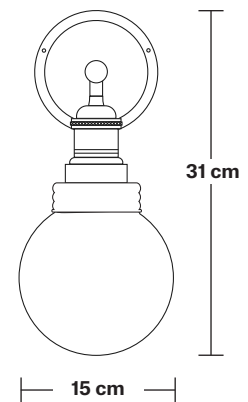

# Brooklyn Outdoor & Bathroom Wall Light - Globe Glass

Product Code: BR-IP65-WL-GLG

H: 31 cm x W: 15 cm x D: 28 cm

## DIMENSIONS

Holder Diameter: 6 cm / 2.5"

Holder Height: 16 cm / 6.2"

Wall Rose Diameter: 13.5 cm / 5.3"

Wall Rose Depth: 3 cm / 1.2"

# Brooklyn Outdoor & Bathroom Wall Light Holder - Globe Glass

Product Code: BR-IP65-WLH-GLG

H: 16.5 cm x W: 13.5 cm x D: 25 cm

## DIMENSIONS

Holder Diameter: 6 cm / 2.5"

Holder Height: 16.5 cm / 6.5"

Wall Rose Diameter: 13.5 cm / 5.3"

Wall Rose Depth: 3 cm / 1.2"