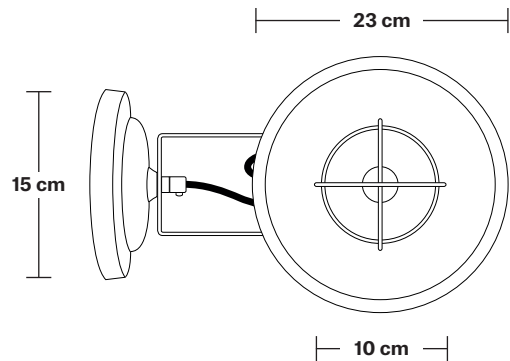

Harbour Flush Mount/Wall Light - 6 Inch

Product Code: HR-WLFM6

H: 24 cm x W: 23 cm x D: 32 cm

SPECIFICATIONS

We meet all UK and EU lighting and safety regulations.

Our products are hand finished to ensure an authentic vintage look and therefore they may vary slightly from those shown in the images.

Bulb required: Standard screw (E27) fitting, max 40W.

Maximum weight: 1 kg

INFORMATION

Finishes: Pewter.

Ready to be installed, installation required.

Wall mount screws not included.

Wall Mount: Pewter.

DIMENSIONS

Shade Diameter: 23 cm / 9"

Shade Height (no holder): 24 cm / 9.5"

Wall Rose Diameter: 12 cm / 4.9"

Holder Diameter: 15 cm / 5.9"

Holder Height: 15 cm / 5.9"

Harbour Flush Mount - 6 Inch - Pewter

Harbour Flush Mount - 6 Inch - Pewter

Harbour Flush Mount - 6 Inch - Pewter

HR-WLFM6-P

Harbour Wall Light - 6 Inch - Pewter

Harbour Wall Light - 6 Inch - Pewter

Harbour Wall Light - 6 Inch - Pewter

HR-WLFM6-P
