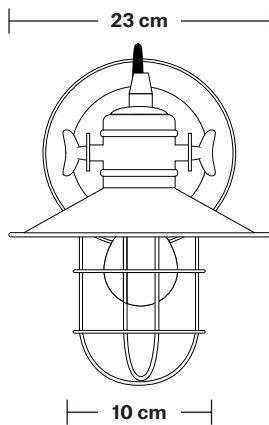

Harbour Flush Mount/Wall Light - 6 Inch

Product Code: HR-WLFM6

H: 24 cm x W: 23 cm x D: 32 cm

SPECIFICATIONS

We meet all UK and EU lighting and safety regulations.

Our products are hand finished to ensure an authentic vintage look and therefore they may vary slightly from those shown in the images.

Bulb required: Standard screw (E27) fitting, max 40W.

Maximum weight: 1 kg

INFORMATION

Finishes: Pewter.

Ready to be installed, installation required.

Wall mount screws not included.

Wall Mount: Pewter.

DIMENSIONS

Shade Diameter: 23 cm / 9"

Shade Height (no holder): 24 cm / 9.5"

Wall Rose Diameter: 12 cm / 4.9"

Holder Diameter: 15 cm / 5.9"

Holder Height: 15 cm / 5.9"

Harbour Flush Mount - 6 Inch - Pewter

Harbour Flush Mount - 6 Inch - Pewter

Harbour Flush Mount - 6 Inch - Pewter

HR-WLFM6-P

Harbour Wall Light - 6 Inch - Pewter

Harbour Wall Light - 6 Inch - Pewter

Harbour Wall Light - 6 Inch - Pewter

HR-WLFM6-P
