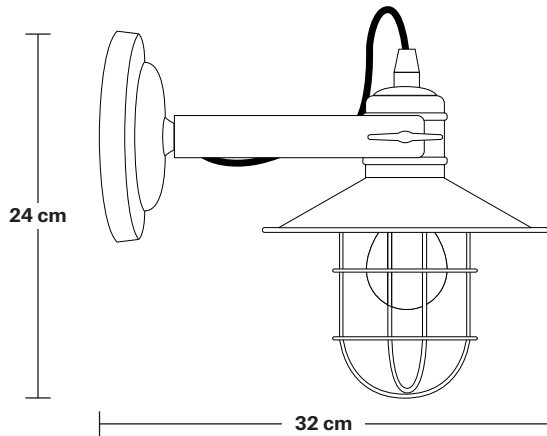

Harbour Flush Mount/Wall Light - 6 Inch

Product Code: HR-WLFM6

H: 24 cm x W: 23 cm x D: 32 cm

SPECIFICATIONS

We meet all UK and EU lighting and safety regulations.

Our products are hand finished to ensure an authentic vintage look and therefore they may vary slightly from those shown in the images.

Bulb required: Standard screw (E27) fitting, max 40W.

Maximum weight: 1 kg

INFORMATION

Finishes: Pewter.

Ready to be installed, installation required.

Wall mount screws not included.

Wall Mount: Pewter.

DIMENSIONS

Shade Diameter: 23 cm / 9"

Shade Height (no holder): 24 cm / 9.5"

Wall Rose Diameter: 12 cm / 4.9"

Holder Diameter: 15 cm / 5.9"

Holder Height: 15 cm / 5.9"

Harbour Flush Mount - 6 Inch - Pewter

Harbour Flush Mount - 6 Inch - Pewter

Harbour Flush Mount - 6 Inch - Pewter

HR-WLFM6-P

Harbour Wall Light - 6 Inch - Pewter

Harbour Wall Light - 6 Inch - Pewter

Harbour Wall Light - 6 Inch - Pewter

HR-WLFM6-P
