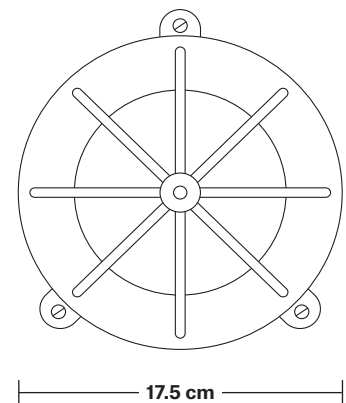

Bulkhead Cage Pendant - 11 Inch

Product Code: BK-CGP11

H: 30 cm x W: 17.5 cm x D: 17.5 cm

SPECIFICATIONS

We meet all UK and EU lighting and safety regulations.

Our products are hand finished to ensure an authentic vintage look and therefore they may vary slightly from those shown in the images.

Bulb required: Standard screw (E27) fitting, max 40W.

Glass weight: 0.33 kg | **Shade weight:** 1.48 kg

Maximum weight: 1.81 kg

INFORMATION

Finishes: Gunmetal

Ready to be installed, installation required.

Wall mount screws not included.

Flex: 1m Black Round Plastic Flex and 1m Chain.

DIMENSIONS

Shade Diameter: 17.5 cm / 6.9"

Shade Height (no holder): 30 cm / 11.8"

Ceiling Rose Diameter: 13 cm / 5"

Ceiling Rose Height: 2 cm / 0.8"

INDUSTVILLE