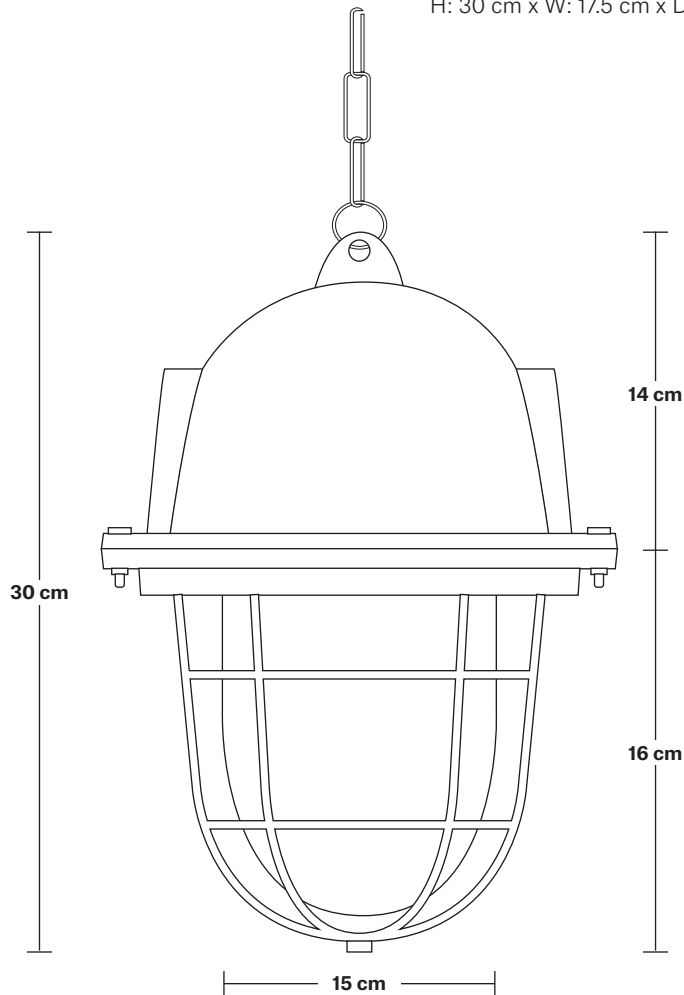

Bulkhead Cage Pendant - 11 Inch

Product Code: BK-CGP11

H: 30 cm x W: 17.5 cm x D: 17.5 cm

SPECIFICATIONS

We meet all UK and EU lighting and safety regulations.

Our products are hand finished to ensure an authentic vintage look and therefore they may vary slightly from those shown in the images.

Bulb required: Standard screw (E27) fitting, max 40W.

Glass weight: 0.33 kg | **Shade weight:** 1.48 kg

Maximum weight: 1.81 kg

INFORMATION

Finishes: Gunmetal

Ready to be installed, installation required.

Wall mount screws not included.

Flex: 1m Black Round Plastic Flex and 1m Chain.

DIMENSIONS

Shade Diameter: 17.5 cm / 6.9"

Shade Height (no holder): 30 cm / 11.8"

Ceiling Rose Diameter: 13 cm / 5"

Ceiling Rose Height: 2 cm / 0.8"

INDUSTVILLE