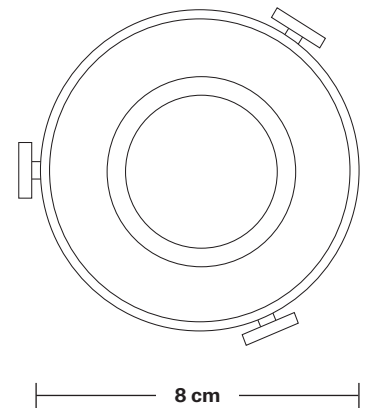

Brooklyn ES E27 Large Glass Bulb Holder

Product Code: BR-GLBH

H: 10.5 cm x W: 8 cm x D: 8 cm

SPECIFICATIONS

We meet all UK and EU lighting and safety regulations.

Our products are hand finished to ensure an authentic vintage look and therefore they may vary slightly from those shown in the images.

Bulb required: Standard screw (E27) fitting, max 40W.

Weight: 0.3 kg

INFORMATION

Finishes: Brass, Pewter, Copper.

Ready to be installed, installation required.

DIMENSIONS

Bulb Holder Diameter: 8 cm / 3.1"

Bulb Holder Height: 10.5 cm / 4.1"