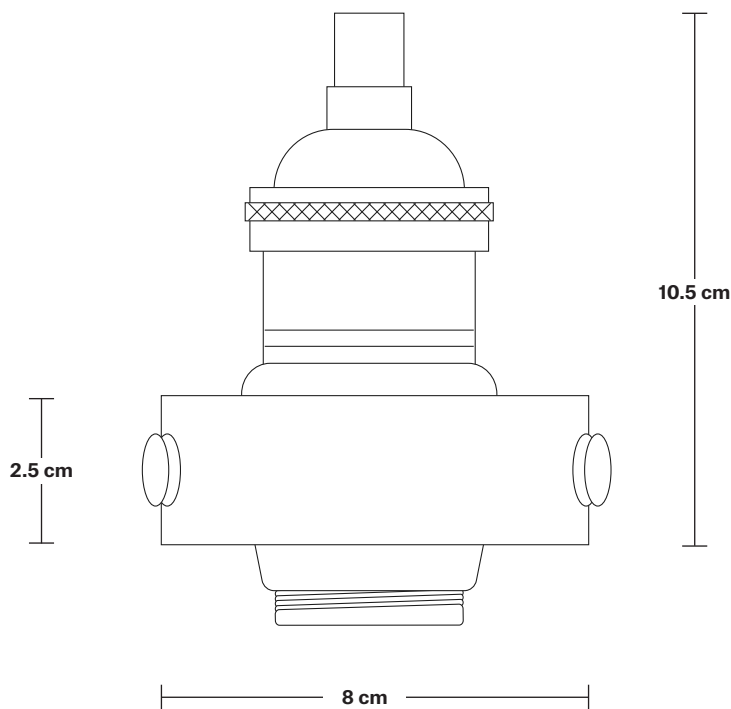

Brooklyn ES E27 Large Glass Bulb Holder

Product Code: BR-GLBH

H: 10.5 cm x W: 8 cm x D: 8 cm

SPECIFICATIONS

We meet all UK and EU lighting and safety regulations.

Our products are hand finished to ensure an authentic vintage look and therefore they may vary slightly from those shown in the images.

Bulb required: Standard screw (E27) fitting, max 40W.

Weight: 0.3 kg

INFORMATION

Finishes: Brass, Pewter, Copper.

Ready to be installed, installation required.

DIMENSIONS

Bulb Holder Diameter: 8 cm / 3.1"

Bulb Holder Height: 10.5 cm / 4.1"