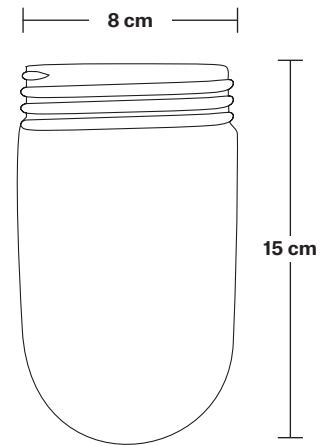

Brooklyn Outdoor & Bathroom Wall Light

Product Code: BR-IP65-WL

H: 32.5 cm x W: 13.5 cm x D: 25 cm

SPECIFICATIONS

We meet all UK and EU lighting and safety regulations.

Our products are hand finished to ensure an authentic vintage look and therefore they may vary slightly from those shown in the images.

IP rating: IP65 with glass.

DIMENSIONS

Holder Diameter: 6 cm / 2.5"

Holder Height: 16 cm / 6.2"

Wall Rose Diameter: 13.5 cm / 5.3"

Wall Rose Depth: 3 cm / 1.2"

Brooklyn Outdoor & Bathroom Wall Light Holder

Product Code: BR-IP65-WLH

H: 16.5 cm x W: 13.5 cm x D: 25 cm

SPECIFICATIONS

We meet all UK and EU lighting and safety regulations.

Our products are hand finished to ensure an authentic vintage look and therefore they may vary slightly from those shown in the images.

Wall mount rose: Brass, Pewter, Copper.

IP rating: IP65 with glass.

DIMENSIONS

Holder Diameter: 6 cm / 2.5"

Holder Height: 16.5 cm / 6.5"

Wall Rose Diameter: 13.5 cm / 5.3"

Wall Rose Depth: 3 cm / 1.2"

Brooklyn Outdoor & Bathroom Wall Light - Pewter