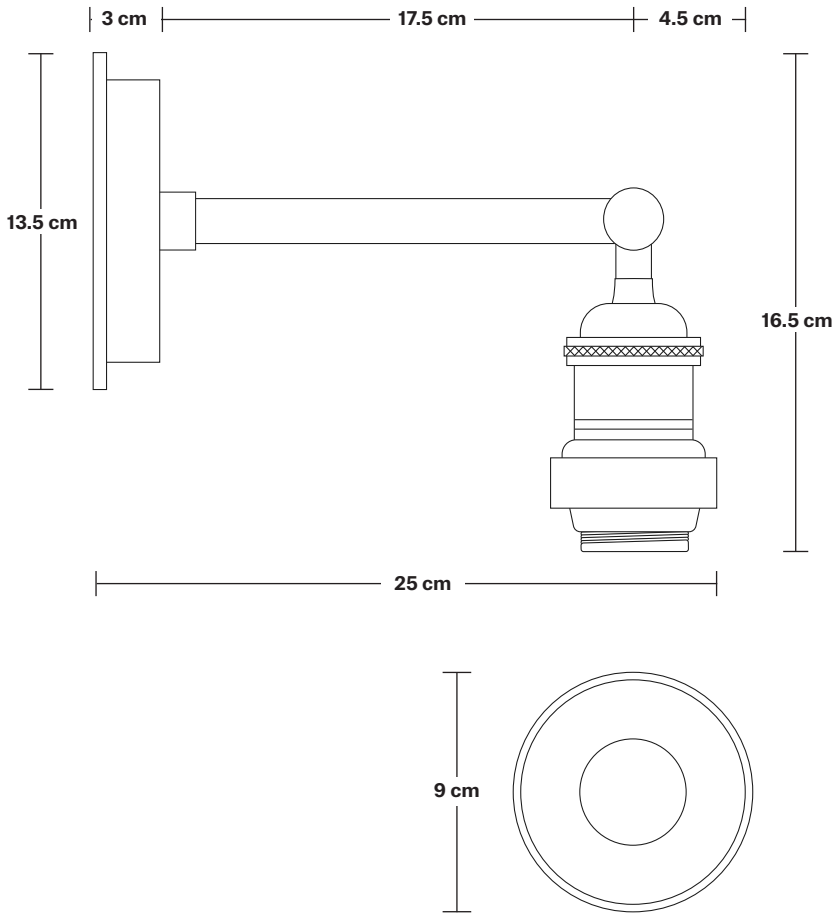

Brooklyn Outdoor & Bathroom Wall Light

Product Code: BR-IP65-WL

H: 32.5 cm x W: 13.5 cm x D: 25 cm

SPECIFICATIONS

We meet all UK and EU lighting and safety regulations.

Our products are hand finished to ensure an authentic vintage look and therefore they may vary slightly from those shown in the images.

IP rating: IP65 with glass.

DIMENSIONS

Holder Diameter: 6 cm / 2.5"

Holder Height: 16 cm / 6.2"

Wall Rose Diameter: 13.5 cm / 5.3"

Wall Rose Depth: 3 cm / 1.2"

Brooklyn Outdoor & Bathroom Wall Light Holder

Product Code: BR-IP65-WLH

H: 16.5 cm x W: 13.5 cm x D: 25 cm

SPECIFICATIONS

We meet all UK and EU lighting and safety regulations.

Our products are hand finished to ensure an authentic vintage look and therefore they may vary slightly from those shown in the images.

Wall mount rose: Brass, Pewter, Copper.

IP rating: IP65 with glass.

DIMENSIONS

Holder Diameter: 6 cm / 2.5"

Holder Height: 16.5 cm / 6.5"

Wall Rose Diameter: 13.5 cm / 5.3"

Wall Rose Depth: 3 cm / 1.2"

Brooklyn Outdoor & Bathroom Wall Light - Pewter