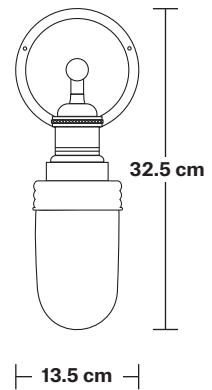

Brooklyn Outdoor & Bathroom Wall Light

Product Code: BR-IP65-WL

H: 32.5 cm x W: 13.5 cm x D: 25 cm

SPECIFICATIONS

We meet all UK and EU lighting and safety regulations.

Our products are hand finished to ensure an authentic vintage look and therefore they may vary slightly from those shown in the images.

IP rating: IP65 with glass.

DIMENSIONS

Holder Diameter: 6 cm / 2.5"

Holder Height: 16 cm / 6.2"

Wall Rose Diameter: 13.5 cm / 5.3"

Wall Rose Depth: 3 cm / 1.2"

Brooklyn Outdoor & Bathroom Wall Light Holder

Product Code: BR-IP65-WLH

H: 16.5 cm x W: 13.5 cm x D: 25 cm

SPECIFICATIONS

We meet all UK and EU lighting and safety regulations.

Our products are hand finished to ensure an authentic vintage look and therefore they may vary slightly from those shown in the images.

Wall mount rose: Brass, Pewter, Copper.

IP rating: IP65 with glass.

DIMENSIONS

Holder Diameter: 6 cm / 2.5"

Holder Height: 16.5 cm / 6.5"

Wall Rose Diameter: 13.5 cm / 5.3"

Wall Rose Depth: 3 cm / 1.2"

Brooklyn Outdoor & Bathroom Wall Light - Pewter