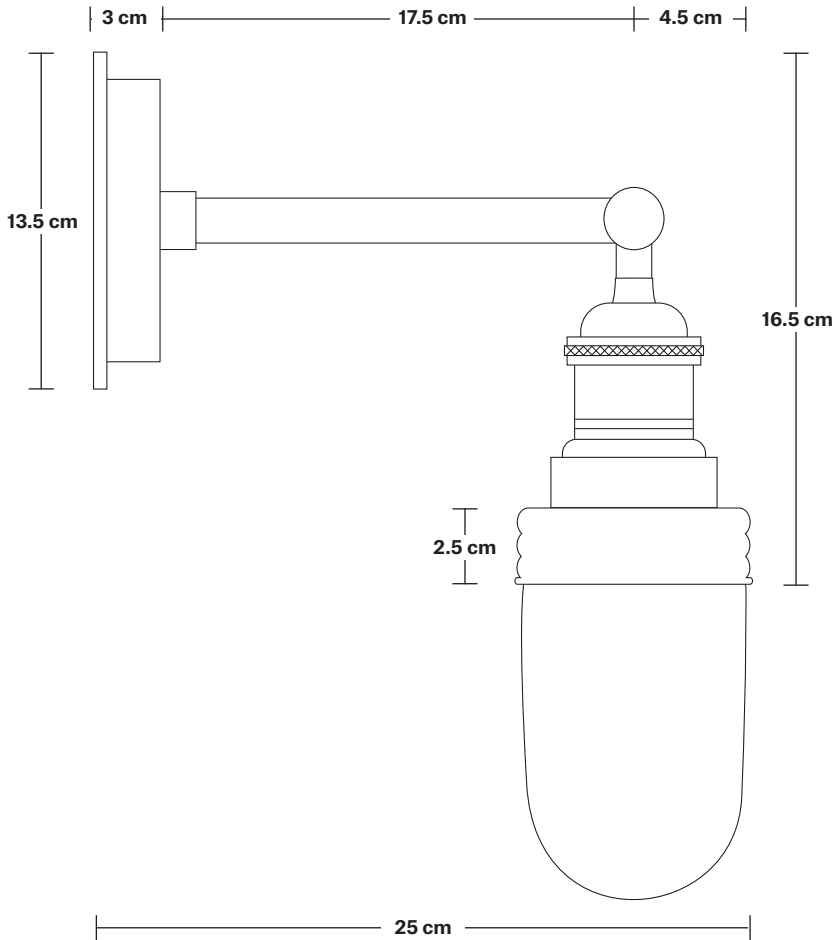

Brooklyn Outdoor & Bathroom Wall Light

Product Code: BR-IP65-WL

H: 32.5 cm x W: 13.5 cm x D: 25 cm

SPECIFICATIONS

We meet all UK and EU lighting and safety regulations.

Our products are hand finished to ensure an authentic vintage look and therefore they may vary slightly from those shown in the images.

IP rating: IP65 with glass.

DIMENSIONS

Holder Diameter: 6 cm / 2.5"

Holder Height: 16 cm / 6.2"

Wall Rose Diameter: 13.5 cm / 5.3"

Wall Rose Depth: 3 cm / 1.2"

Brooklyn Outdoor & Bathroom Wall Light Holder

Product Code: BR-IP65-WLH

H: 16.5 cm x W: 13.5 cm x D: 25 cm

SPECIFICATIONS

We meet all UK and EU lighting and safety regulations.

Our products are hand finished to ensure an authentic vintage look and therefore they may vary slightly from those shown in the images.

Wall mount rose: Brass, Pewter, Copper.

IP rating: IP65 with glass.

DIMENSIONS

Holder Diameter: 6 cm / 2.5"

Holder Height: 16.5 cm / 6.5"

Wall Rose Diameter: 13.5 cm / 5.3"

Wall Rose Depth: 3 cm / 1.2"

Brooklyn Outdoor & Bathroom Wall Light - Pewter