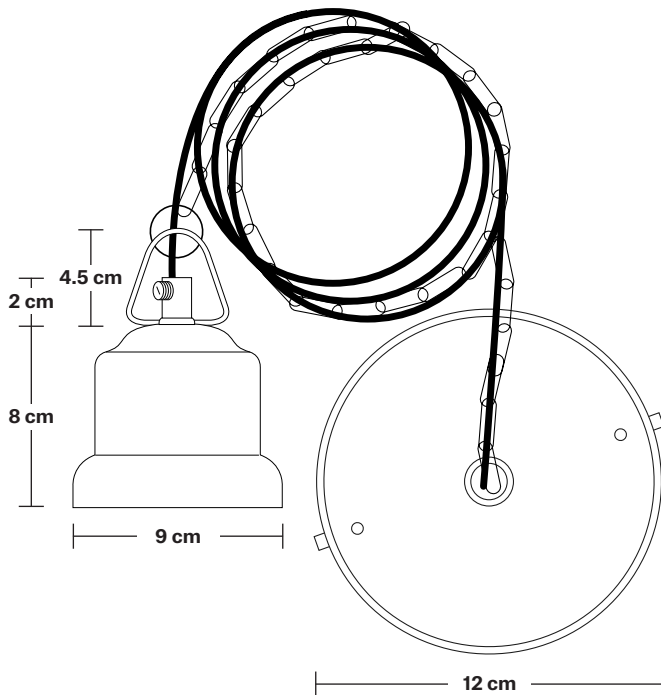

Brooklyn Chain Cord Set ES E27 Bulb Holder

Product Code: BR-CS

H: 115 cm x W: 12 cm x D: 12 cm

SPECIFICATIONS

We meet all UK and EU lighting and safety regulations.

Our products are hand finished to ensure an authentic vintage look and therefore they may vary slightly from those shown in the images.

Bulb required: Standard screw (E27) fitting, max 40W.

Weight: 0.5 kg

INFORMATION

Finishes: Pewter and Light Pewter.

Ready to be installed, installation required.

Wall mount screws not included.

Flex: 1m Black Round Plastic Flex and 1m Chain.

Ceiling rose: Pewter.

DIMENSIONS

Bulb Holder Diameter: 9 cm / 3.5"

Bulb Holder Height: 10 cm / 3.9"

Ceiling Rose Diameter: 12 cm / 4.7"

Ceiling Rose Height: 2.5 cm / 1"

Full Drop: 115 cm / 45.3"

INDUSTVILLE