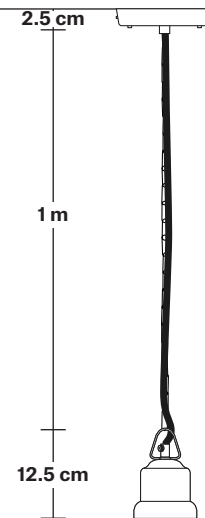

Brooklyn Chain Cord Set ES E27 Bulb Holder

Product Code: BR-CS

H: 115 cm x W: 12 cm x D: 12 cm

SPECIFICATIONS

We meet all UK and EU lighting and safety regulations.

Our products are hand finished to ensure an authentic vintage look and therefore they may vary slightly from those shown in the images.

Bulb required: Standard screw (E27) fitting, max 40W.

Weight: 0.5 kg

INFORMATION

Finishes: Pewter and Light Pewter.

Ready to be installed, installation required.

Wall mount screws not included.

Flex: 1m Black Round Plastic Flex and 1m Chain.

Ceiling rose: Pewter.

DIMENSIONS

Bulb Holder Diameter: 9 cm / 3.5"

Bulb Holder Height: 10 cm / 3.9"

Ceiling Rose Diameter: 12 cm / 4.7"

Ceiling Rose Height: 2.5 cm / 1"

Full Drop: 115 cm / 45.3"

INDUSTVILLE