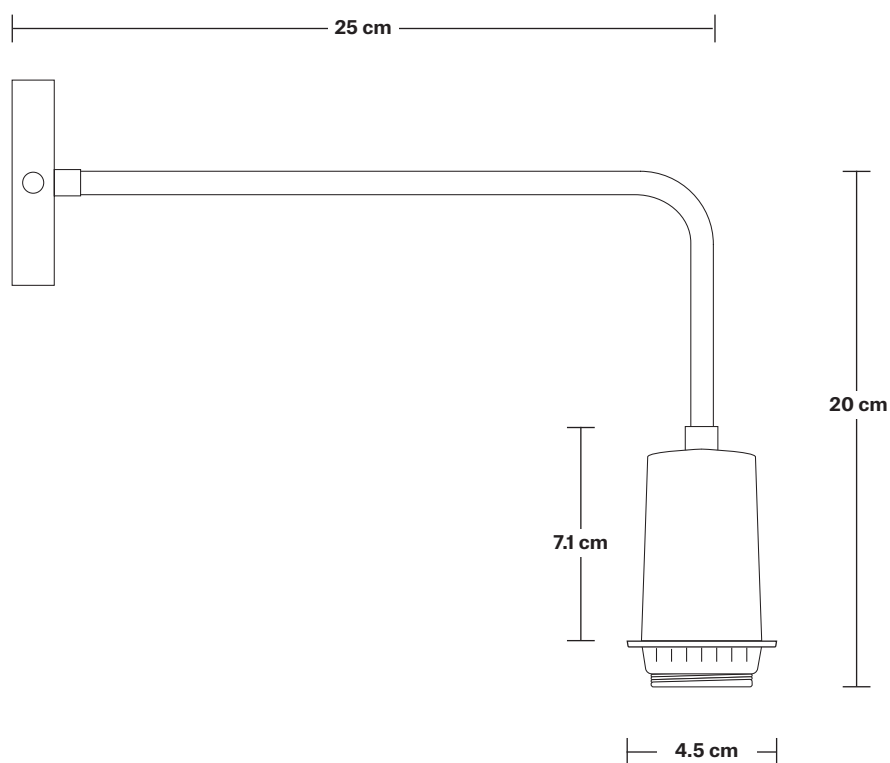

Wall mount screws not included.

Wall rose: Copper, Brass, Pewter.

DIMENSIONS

Shade Diameter: 21 cm / 8.2"

Shade Height: 5 cm / 2"

Holder Diameter: 8 cm / 3.2"

Holder Height: 17.5 cm / 6.8"

Wall Rose Diameter: 8 cm / 3.2"

Wall Rose Height: 2 cm / 0.8"

INDUSTVILLE

Sleek Long Arm Wall Holder

Product Code: SL-LA-WL

H: 24 cm x W: 8 cm x D: 26 cm

8 cm

SPECIFICATIONS

We meet all UK and EU lighting and safety regulations.

INFORMATION

Finishes: Brass, Pewter, Copper.

Ready to be installed, installation required.

Wall mount screws not included.

Wall rose: Copper, Brass, Pewter.

DIMENSIONS

Holder Diameter: 8 cm / 3.2"

Holder Height: 20 cm / 7.8"

Wall Rose Diameter: 8 cm / 3.2"

Wall Rose Height: 2 cm / 0.8"

INDUSTVILLE

Flat - 8 Inch - Shade Only

Product Code: F8-SO

H: 5 cm x W: 21 cm x D: 21 cm

SPECIFICATIONS

We meet all UK and EU lighting and safety regulations.