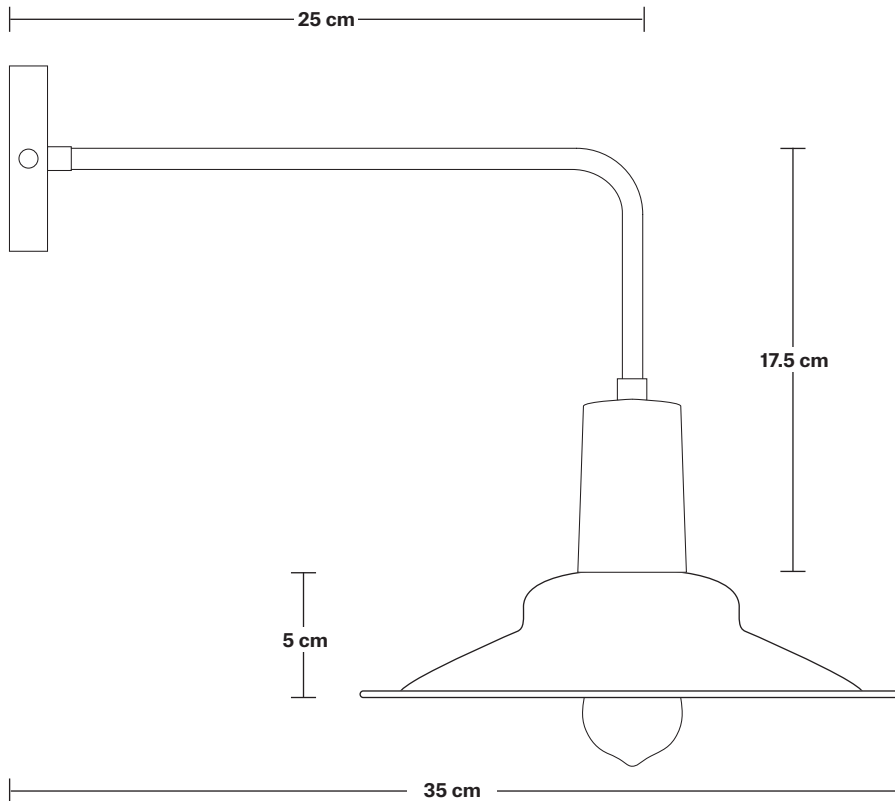

Sleek Long Arm Flat Wall Light - 8 Inch

Product Code: SL-LA-FWL8

H: 26 cm x W: 21 cm x D: 35 cm

SPECIFICATIONS

We meet all UK and EU lighting and safety regulations.

Our products are hand finished to ensure an authentic vintage look and therefore they may vary slightly from those shown in the images.

Wall mount screws not included.

Wall rose: Copper, Brass, Pewter.

DIMENSIONS

Shade Diameter: 21 cm / 8.2"

Shade Height: 5 cm / 2"

Holder Diameter: 8 cm / 3.2"

Holder Height: 17.5 cm / 6.8"

Wall Rose Diameter: 8 cm / 3.2"

Wall Rose Height: 2 cm / 0.8"

INDUSTVILLE

Sleek Long Arm Wall Holder

Product Code: SL-LA-WL

H: 24 cm x W: 8 cm x D: 26 cm

8 cm

SPECIFICATIONS

We meet all UK and EU lighting and safety regulations.

Wall Rose Diameter: 8 cm / 3.2"

Wall Rose Height: 2 cm / 0.8"

INDUSTVILLE

Flat - 8 Inch - Shade Only

Product Code: F8-SO

H: 5 cm x W: 21 cm x D: 21 cm

SPECIFICATIONS

We meet all UK and EU lighting and safety regulations.