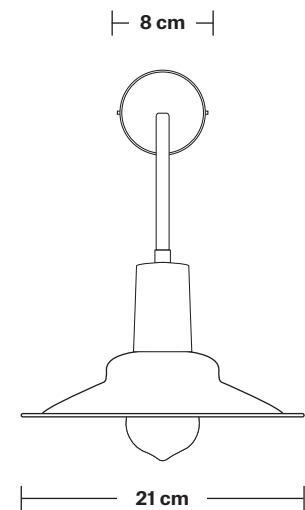

Sleek Long Arm Flat Wall Light - 8 Inch

Product Code: SL-LA-FWL8

H: 26 cm x W: 21 cm x D: 35 cm

SPECIFICATIONS

We meet all UK and EU lighting and safety regulations.

Our products are hand finished to ensure an authentic vintage look and therefore they may vary slightly from those shown in the images.

Wall mount screws not included.

Wall rose: Copper, Brass, Pewter.

DIMENSIONS

Shade Diameter: 21 cm / 8.2"

Shade Height: 5 cm / 2"

Holder Diameter: 8 cm / 3.2"

Holder Height: 17.5 cm / 6.8"

Wall Rose Diameter: 8 cm / 3.2"

Wall Rose Height: 2 cm / 0.8"

INDUSTVILLE

Sleek Long Arm Wall Holder

Product Code: SL-LA-WL

H: 24 cm x W: 8 cm x D: 26 cm

8 cm

SPECIFICATIONS

We meet all UK and EU lighting and safety regulations.

Wall Rose Diameter: 8 cm / 3.2"

Wall Rose Height: 2 cm / 0.8"

INDUSTVILLE

Flat - 8 Inch - Shade Only

Product Code: F8-SO

H: 5 cm x W: 21 cm x D: 21 cm

SPECIFICATIONS

We meet all UK and EU lighting and safety regulations.