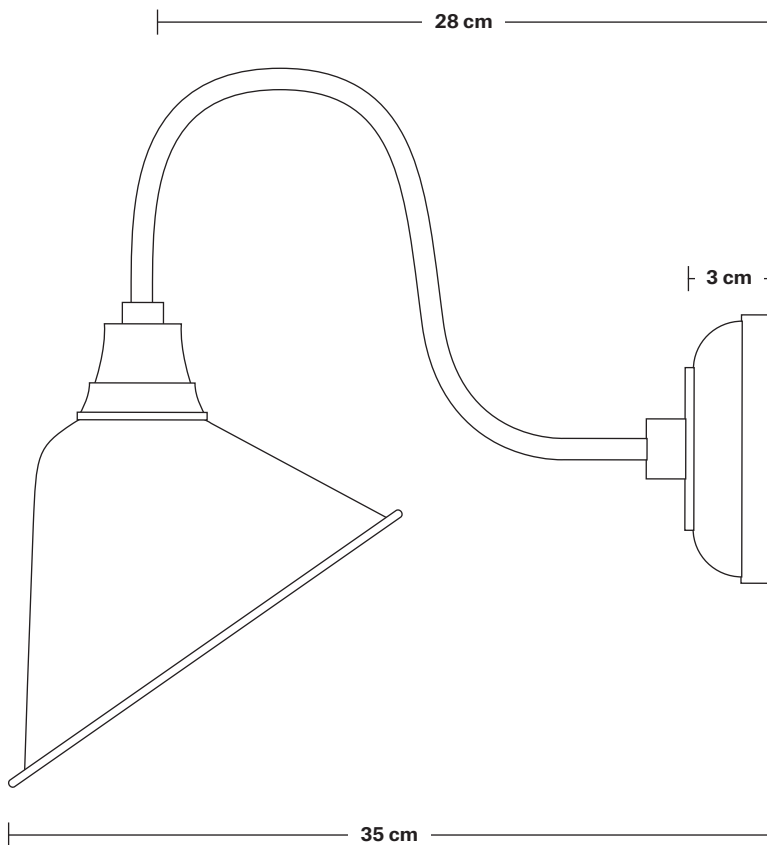

# Swan Neck Cone Wall Light - 8 Inch

Product Code: SN-CWL8

H: 32 cm x W: 21 cm x D: 35 cm

## DIMENSIONS

Shade Diameter: 21 cm / 8.2"

Shade Height (no holder): 13.5 cm / 5.3"

Holder Depth: 6 cm / 2.3"

Holder Height: 25 cm / 10"

Ceiling Rose Diameter: 13 cm / 5.1"

Ceiling Rose Height: 3 cm / 1.2"

# Swan Neck Wall Holder

Product Code: SN-WL

H: 25 cm x W: 13 cm x D: 33 cm

## DIMENSIONS

Holder Diameter: 6 cm / 2.3"

Holder Height: 25 cm / 10"

Projection: 23 cm / 9.1"

Ceiling Rose Diameter: 13 cm / 5.1"

Ceiling Rose Depth: 3 cm / 1.2"