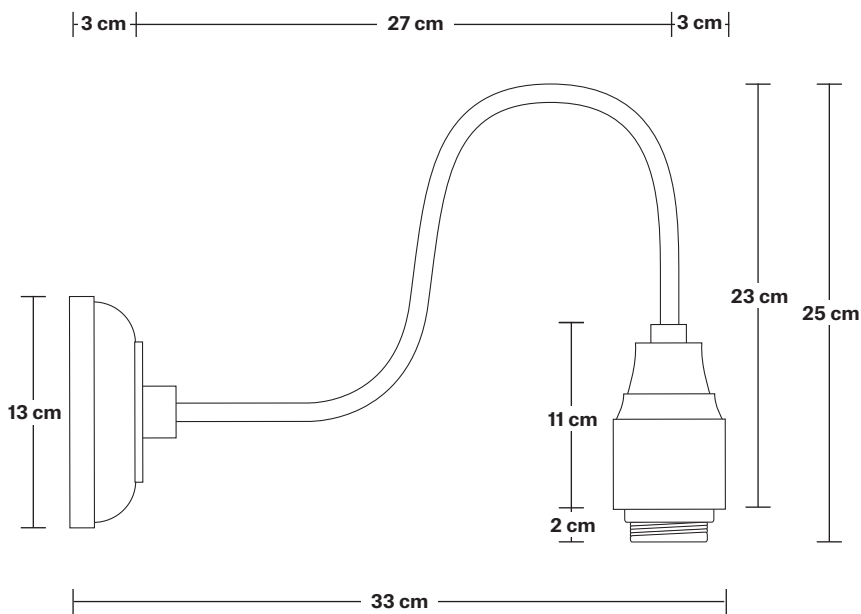

**Bulb required:** Standard screw (E27) fitting, max 40W.

**Shade weight:** 0.25 kg | **Holder weight:** 0.6 kg

**Maximum weight:** 0.85 kg

## DIMENSIONS

Shade Diameter: 21 cm / 8.2"

Shade Height (no holder): 13.5 cm / 5.3"

Holder Depth: 6 cm / 2.3"

Holder Height: 25 cm / 10"

Ceiling Rose Diameter: 13 cm / 5.1"

Ceiling Rose Height: 3 cm / 1.2"

# Swan Neck Wall Holder

Product Code: SN-WL

H: 25 cm x W: 13 cm x D: 33 cm

## DIMENSIONS

Holder Diameter: 6 cm / 2.3"

Holder Height: 25 cm / 10"

Projection: 23 cm / 9.1"

Ceiling Rose Diameter: 13 cm / 5.1"

Ceiling Rose Depth: 3 cm / 1.2"