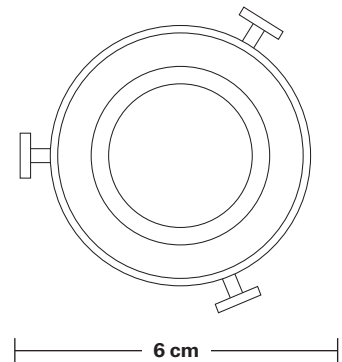

**Bulb required:** Standard screw (E27) fitting, max 40W.

**Shade weight:** 0.25 kg | **Holder weight:** 0.6 kg

**Maximum weight:** 0.85 kg

## DIMENSIONS

Shade Diameter: 21 cm / 8.2"

Shade Height (no holder): 13.5 cm / 5.3"

Holder Depth: 6 cm / 2.3"

Holder Height: 25 cm / 10"

Ceiling Rose Diameter: 13 cm / 5.1"

Ceiling Rose Height: 3 cm / 1.2"

# Swan Neck Wall Holder

Product Code: SN-WL

H: 25 cm x W: 13 cm x D: 33 cm

## DIMENSIONS

Holder Diameter: 6 cm / 2.3"

Holder Height: 25 cm / 10"

Projection: 23 cm / 9.1"

Ceiling Rose Diameter: 13 cm / 5.1"

Ceiling Rose Depth: 3 cm / 1.2"