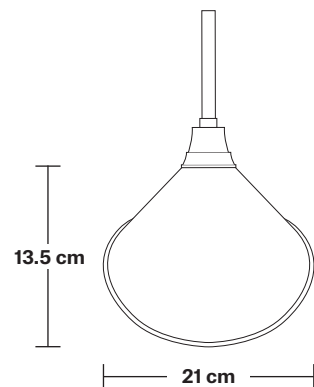

# Swan Neck Cone Wall Light - 8 Inch

Product Code: SN-CWL8

H: 32 cm x W: 21 cm x D: 35 cm

## DIMENSIONS

Shade Diameter: 21 cm / 8.2"

Shade Height (no holder): 13.5 cm / 5.3"

Holder Depth: 6 cm / 2.3"

Holder Height: 25 cm / 10"

Ceiling Rose Diameter: 13 cm / 5.1"

Ceiling Rose Height: 3 cm / 1.2"

# Swan Neck Wall Holder

Product Code: SN-WL

H: 25 cm x W: 13 cm x D: 33 cm

## DIMENSIONS

Holder Diameter: 6 cm / 2.3"

Holder Height: 25 cm / 10"

Projection: 23 cm / 9.1"

Ceiling Rose Diameter: 13 cm / 5.1"

Ceiling Rose Depth: 3 cm / 1.2"