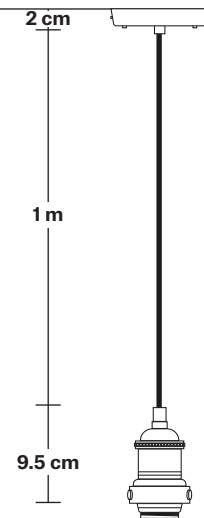

Brooklyn Cord Set ES E27 Bulb Holder

Product Code: BR-CS

H: 113 cm x W: 12 cm x D: 12 cm

SPECIFICATIONS

We meet all UK and EU lighting and safety regulations.

Our products are hand finished to ensure an authentic vintage look and therefore they may vary slightly from those shown in the images.

Bulb required: Standard screw (E27) fitting, max 40W.

Weight: 0.5 kg

INFORMATION

Finishes: Brass, Pewter and Copper.

Ready to be installed, installation required.

Wall mount screws not included.

Flex: 1m Black Round Fabric Flex.

Ceiling rose: Pewter.

DIMENSIONS

Bulb Holder Diameter: 6 cm / 2.5"

Bulb Holder Height: 11 cm / 4.3"

Ceiling Rose height: 12 cm / 4.9"

Full Drop: 113 cm / 44.5"

INDUSTVILLE