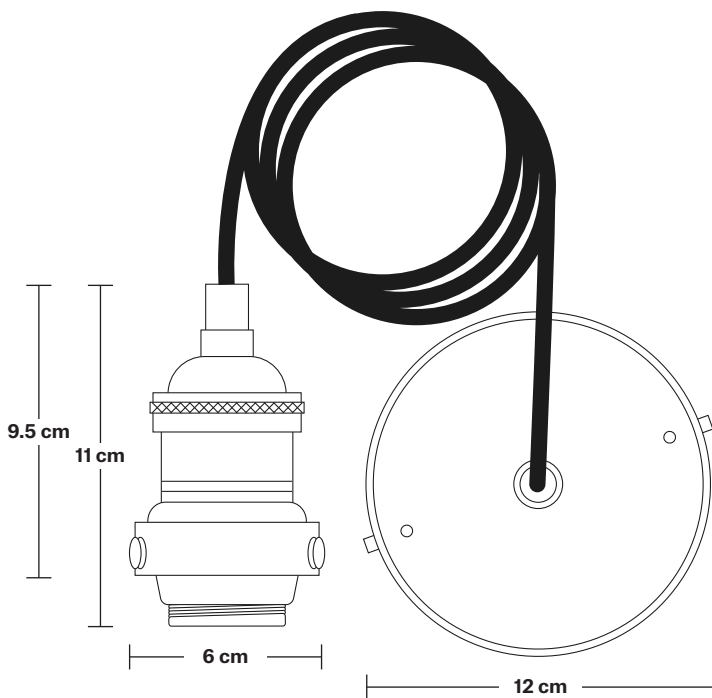

# Brooklyn Dome Pendant - 8 Inch

Product Code: BR-DP8

H: 22 cm x W: 20 cm x D: 20 cm

## DIMENSIONS

Shade Diameter: 20 cm / 8"

Shade Height: 10 cm / 4"

Holder Diameter: 6 cm / 2.5"

Holder Height: 11 cm / 4.3"

Ceiling Rose Diameter: 12 cm / 4.9"

Ceiling Rose Height: 2 cm / 0.8"

# Brooklyn Cord Set ES E27 Bulb Holder

Product Code: BR-CS

H: 113 cm x W: 12 cm x D: 12 cm

## DIMENSIONS

Bulb Holder Diameter: 6 cm / 2.5"

Bulb Holder Height: 11 cm / 4.3"

Ceiling Rose height: 12 cm / 4.9"

Full Drop: 113 cm / 44.5"

INDUSTVILLE