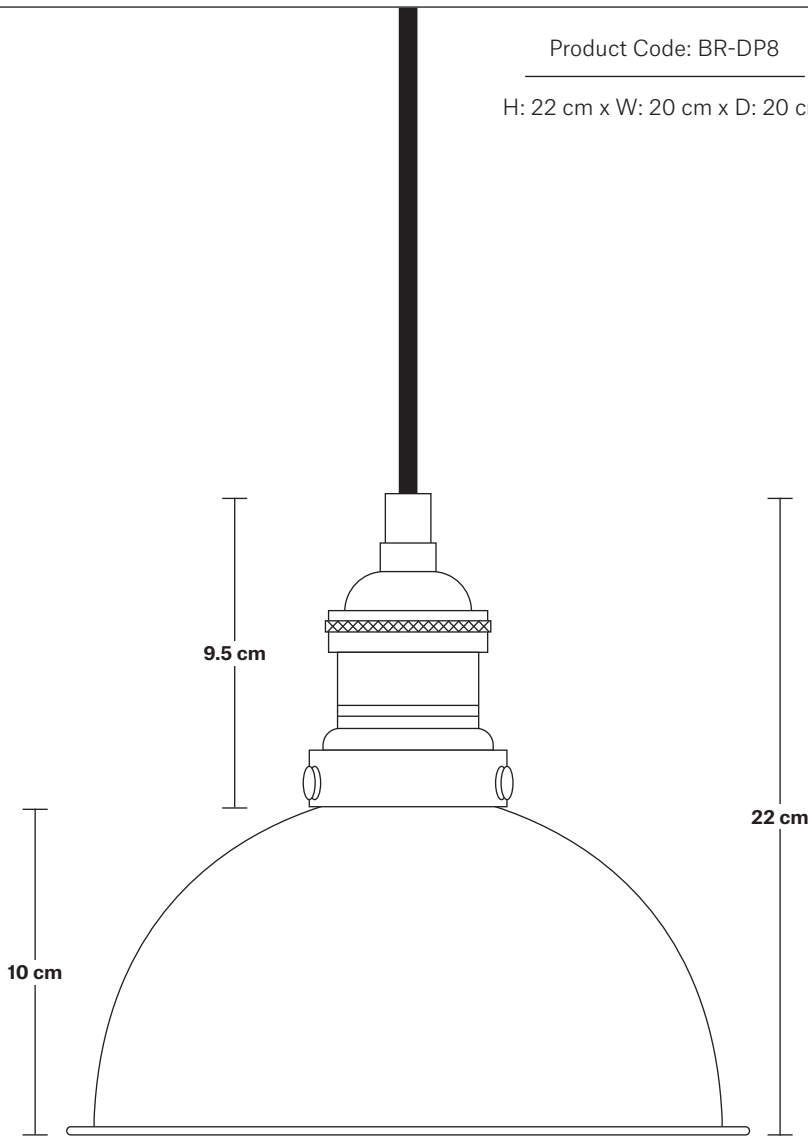

# Brooklyn Dome Pendant - 8 Inch

Product Code: BR-DP8

H: 22 cm x W: 20 cm x D: 20 cm

## DIMENSIONS

Shade Diameter: 20 cm / 8"

Shade Height: 10 cm / 4"

Holder Diameter: 6 cm / 2.5"

Holder Height: 11 cm / 4.3"

Ceiling Rose Diameter: 12 cm / 4.9"

Ceiling Rose Height: 2 cm / 0.8"

## DIMENSIONS

Bulb Holder Diameter: 6 cm / 2.5"

Bulb Holder Height: 11 cm / 4.3"

Ceiling Rose height: 12 cm / 4.9"

Full Drop: 113 cm / 44.5"

INDUSTVILLE

# Dome - 8 Inch - Shade Only

Product Code: D8-SO

H: 10 cm x W: 20 cm x D: 20 cm