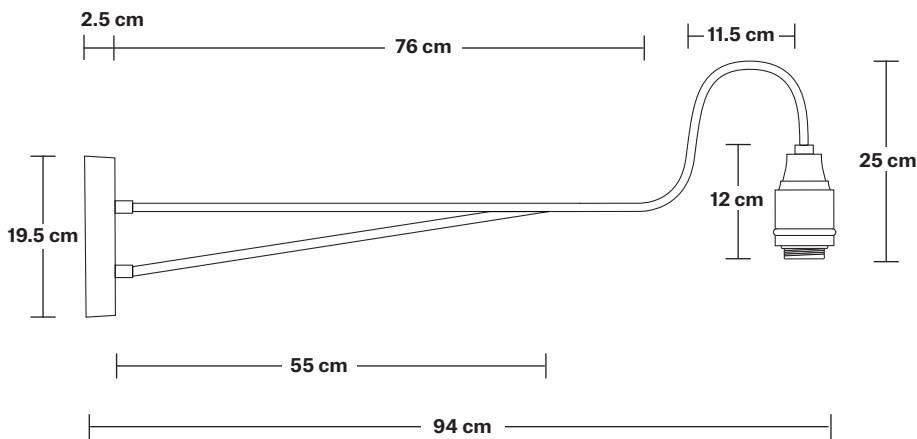

## DIMENSIONS

Shade Diameter: 20 cm / 8"

Shade Height (no holder): 10 cm / 4"

Holder Diameter: 6 cm / 2.3"

Holder Height: 25 cm / 9.8"

Wall Plate Height: 19.5 cm / 7.6"

Wall Plate Width: 10 cm / 3.9"

Wall Plate Depth: 2.5 cm / 0.9"

# Long Arm Wall Holder

Product Code: LA-WL-P

H: 25 cm x W: 10 cm x D: 94 cm

## DIMENSIONS

Holder Diameter: 6 cm / 2.3"

Holder Height: 25 cm / 9.8"

Wall Plate Height: 19.5 cm / 7.6"

Wall Plate Width: 10 cm / 3.9"

Wall Plate Depth: 2.5 cm / 0.9"

INDUSTVILLE

## DIMENSIONS

Shade Diameter: 20 cm / 8"

Shade Height: 10 cm / 4"