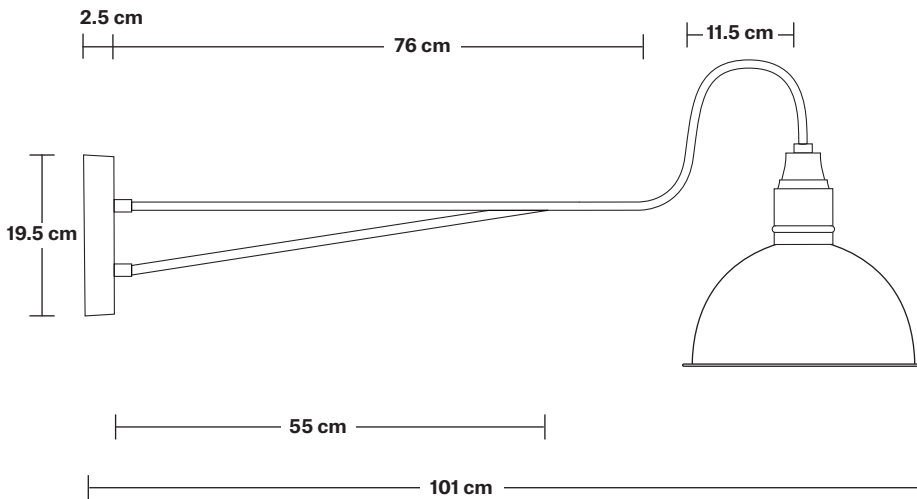

# Long Arm Dome Wall Light - 8 Inch

Product Code: LA-DWL8

H: 35 cm x W: 20 cm x D: 101 cm

## DIMENSIONS

Shade Diameter: 20 cm / 8"

Shade Height (no holder): 10 cm / 4"

Holder Diameter: 6 cm / 2.3"

Holder Height: 25 cm / 9.8"

Wall Plate Height: 19.5 cm / 7.6"

Wall Plate Width: 10 cm / 3.9"

Wall Plate Depth: 2.5 cm / 0.9"

## DIMENSIONS

Holder Diameter: 6 cm / 2.3"

Holder Height: 25 cm / 9.8"

Wall Plate Height: 19.5 cm / 7.6"

Wall Plate Width: 10 cm / 3.9"

Wall Plate Depth: 2.5 cm / 0.9"

INDUSTVILLE

## DIMENSIONS

Shade Diameter: 20 cm / 8"

Shade Height: 10 cm / 4"