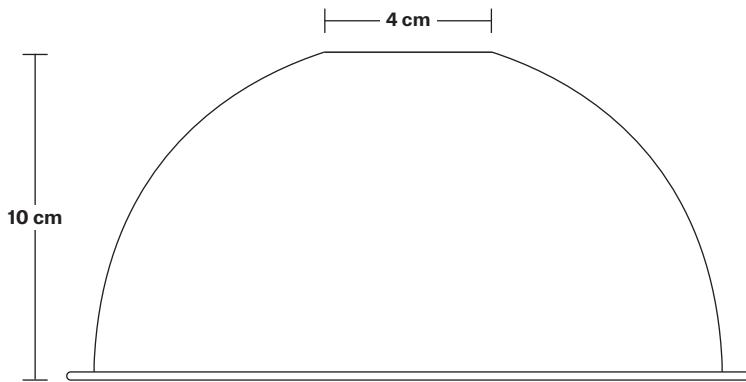

## DIMENSIONS

Shade Diameter: 20 cm / 8"

Shade Height (no holder): 10 cm / 4"

Holder Diameter: 6 cm / 2.3"

Holder Height: 25 cm / 9.8"

Wall Plate Height: 19.5 cm / 7.6"

Wall Plate Width: 10 cm / 3.9"

Wall Plate Depth: 2.5 cm / 0.9"

## DIMENSIONS

Holder Diameter: 6 cm / 2.3"

Holder Height: 25 cm / 9.8"

Wall Plate Height: 19.5 cm / 7.6"

Wall Plate Width: 10 cm / 3.9"

Wall Plate Depth: 2.5 cm / 0.9"

INDUSTVILLE

# Dome - 8 Inch - Shade Only

Product Code: D8-SO

H: 10 cm x W: 20 cm x D: 20 cm

## DIMENSIONS

Shade Diameter: 20 cm / 8"

Shade Height: 10 cm / 4"