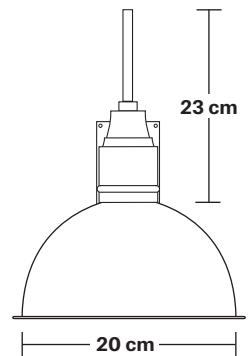

# Long Arm Dome Wall Light - 8 Inch

Product Code: LA-DWL8

H: 35 cm x W: 20 cm x D: 101 cm

## DIMENSIONS

Shade Diameter: 20 cm / 8"

Shade Height (no holder): 10 cm / 4"

Holder Diameter: 6 cm / 2.3"

Holder Height: 25 cm / 9.8"

Wall Plate Height: 19.5 cm / 7.6"

Wall Plate Width: 10 cm / 3.9"

Wall Plate Depth: 2.5 cm / 0.9"

## DIMENSIONS

Holder Diameter: 6 cm / 2.3"

Holder Height: 25 cm / 9.8"

Wall Plate Height: 19.5 cm / 7.6"

Wall Plate Width: 10 cm / 3.9"

Wall Plate Depth: 2.5 cm / 0.9"

INDUSTVILLE

## DIMENSIONS

Shade Diameter: 20 cm / 8"

Shade Height: 10 cm / 4"