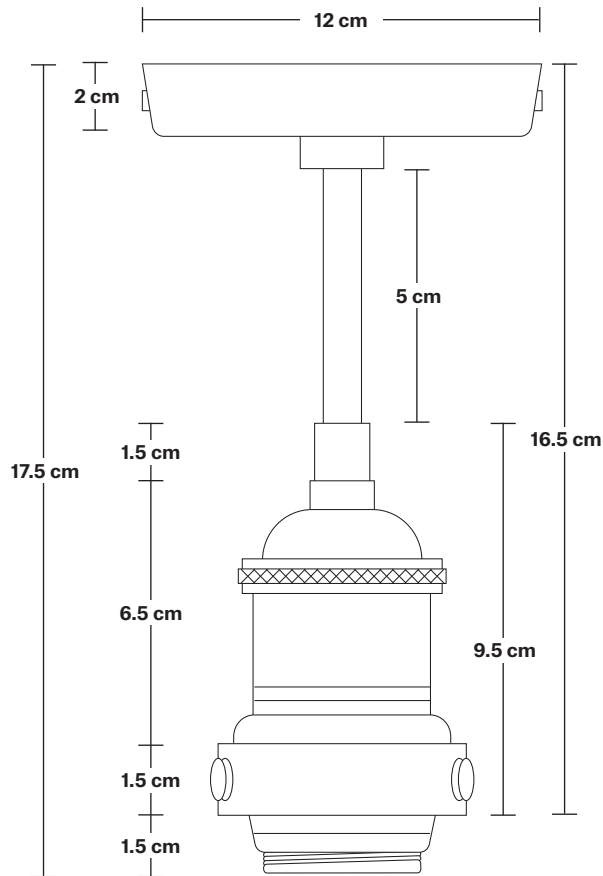

Wall mount screws not included.

Holders available: Brass, Pewter and Copper.

DIMENSIONS

Shade Diameter: 20 cm / 8"

Shade Height (no holder): 10 cm / 4"

Holder Diameter: 6 cm / 2.5"

Holder Height: 18 cm / 7.1"

Ceiling Rose Diameter: 12 cm / 4.9"

Ceiling Rose Height: 2 cm / 0.8"

INDUSTVILLE

Brooklyn Flush Mount Holder

Product Code: BR-FM

H: 17.5 cm x W: 12 cm x D: 12 cm

SPECIFICATIONS

We meet all UK and EU lighting and safety regulations.

INFORMATION

Finishes: Brass, Pewter and Copper.

Ready to be installed, installation required.

Wall mount screws not included.

Ceiling rose: Pewter.

DIMENSIONS

Holder Diameter: 12 cm / 4.7"

Holder Height: 17.5 cm / 6.9"

Ceiling Rose Diameter: 12 cm / 4.7"

Ceiling Rose Depth: 2 cm / 0.8"

INDUSTVILLE

Dome - 8 Inch - Shade Only

Product Code: D8-SO

H: 10 cm x W: 20 cm x D: 20 cm

SPECIFICATIONS

We meet all UK and EU lighting and safety regulations.