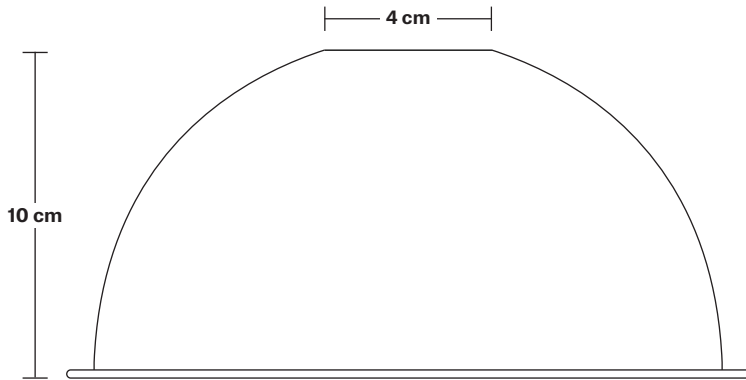

Ceiling Rose Diameter: 12 cm / 4.9"

Ceiling Rose Height: 2 cm / 0.8"

INDUSTVILLE

Brooklyn Flush Mount Holder

Product Code: BR-FM

H: 17.5 cm x W: 12 cm x D: 12 cm

SPECIFICATIONS

We meet all UK and EU lighting and safety regulations.

INFORMATION

Finishes: Brass, Pewter and Copper.

Ready to be installed, installation required.

Wall mount screws not included.

Ceiling rose: Pewter.

DIMENSIONS

Holder Diameter: 12 cm / 4.7"

Holder Height: 17.5 cm / 6.9"

Ceiling Rose Diameter: 12 cm / 4.7"

Ceiling Rose Depth: 2 cm / 0.8"

INDUSTVILLE

Dome - 8 Inch - Shade Only

Product Code: D8-SO

H: 10 cm x W: 20 cm x D: 20 cm

SPECIFICATIONS

We meet all UK and EU lighting and safety regulations.

INFORMATION

Finishes: Brass, Pewter, Copper, Copper & Pewter, Brass & Pewter.

Ready to be installed, installation required.

Wall mount screws not included.

DIMENSIONS

Shade Diameter: 20 cm / 8"

Shade Height: 10 cm / 4"