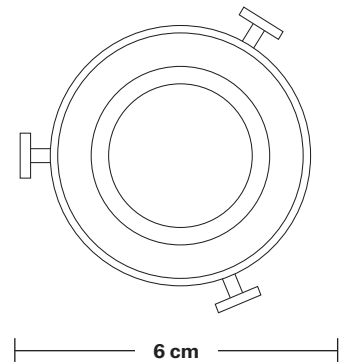

Brooklyn Dome Flush Mount - 8 Inch

Product Code: BR-DFM8

H: 26.5 cm x W: 20 cm x D: 20 cm

SPECIFICATIONS

We meet all UK and EU lighting and safety regulations.

Our products are hand finished to ensure an authentic vintage look and therefore they may vary slightly from those shown in the images.

Wall mount screws not included.

Holders available: Brass, Pewter and Copper.

DIMENSIONS

Shade Diameter: 20 cm / 8"

Shade Height (no holder): 10 cm / 4"

Holder Diameter: 6 cm / 2.5"

Holder Height: 18 cm / 7.1"

Ceiling Rose Diameter: 12 cm / 4.9"

Ceiling Rose Height: 2 cm / 0.8"

INDUSTVILLE

Brooklyn Flush Mount Holder

Product Code: BR-FM

H: 17.5 cm x W: 12 cm x D: 12 cm

SPECIFICATIONS

We meet all UK and EU lighting and safety regulations.

INFORMATION

Finishes: Brass, Pewter and Copper.

Ready to be installed, installation required.

Wall mount screws not included.

Ceiling rose: Pewter.

DIMENSIONS

Holder Diameter: 12 cm / 4.7"

Holder Height: 17.5 cm / 6.9"