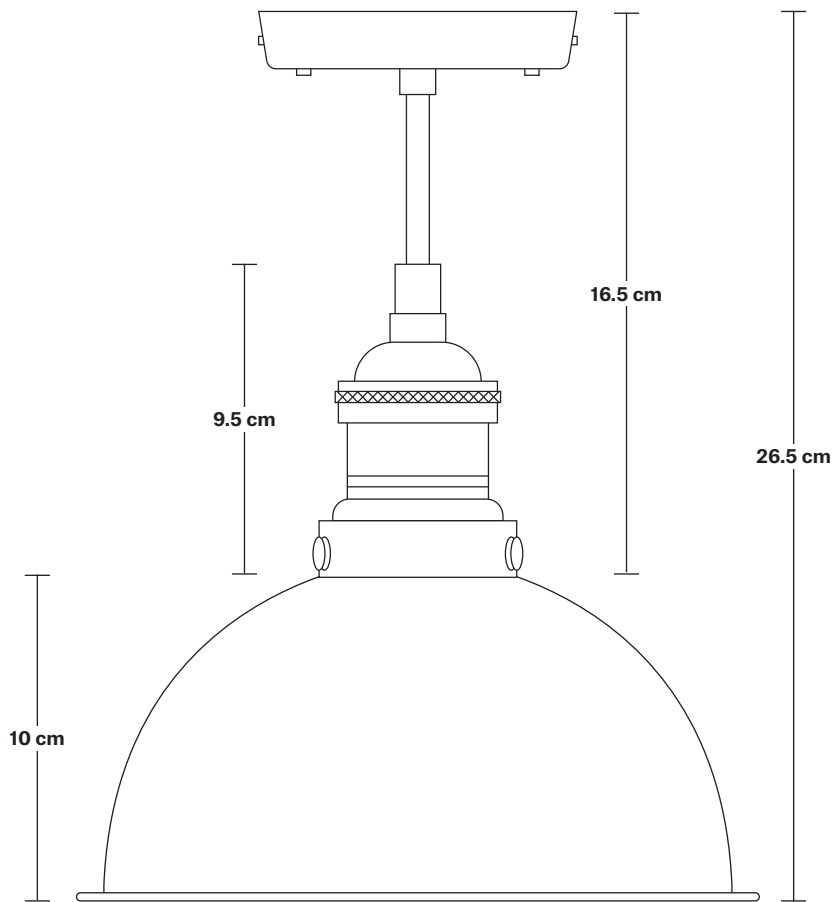

Brooklyn Dome Flush Mount - 8 Inch

Product Code: BR-DFM8

H: 26.5 cm x W: 20 cm x D: 20 cm

SPECIFICATIONS

We meet all UK and EU lighting and safety regulations.

Our products are hand finished to ensure an authentic vintage look and therefore they may vary slightly from those shown in the images.

Wall mount screws not included.

Holders available: Brass, Pewter and Copper.

DIMENSIONS

Shade Diameter: 20 cm / 8"

Shade Height (no holder): 10 cm / 4"

Holder Diameter: 6 cm / 2.5"

Holder Height: 18 cm / 7.1"

Ceiling Rose Diameter: 12 cm / 4.9"

Ceiling Rose Height: 2 cm / 0.8"

INDUSTVILLE

Brooklyn Flush Mount Holder

Product Code: BR-FM

H: 17.5 cm x W: 12 cm x D: 12 cm

SPECIFICATIONS

We meet all UK and EU lighting and safety regulations.

Ceiling Rose Diameter: 12 cm / 4.7"

Ceiling Rose Depth: 2 cm / 0.8"

INDUSTVILLE

Dome - 8 Inch - Shade Only

Product Code: D8-SO

H: 10 cm x W: 20 cm x D: 20 cm

SPECIFICATIONS

We meet all UK and EU lighting and safety regulations.