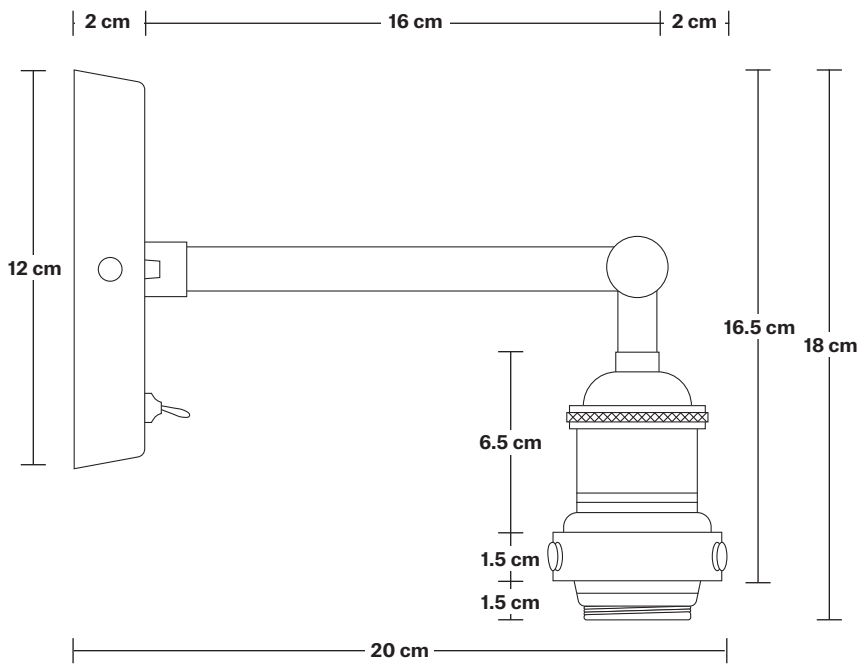

Brooklyn Glass Funnel Wall Light - 7 Inch

Product Code: BR-GLFWL7

H: 29.5 cm x W: 18 cm x D: 27 cm

SPECIFICATIONS

We meet all UK and EU lighting and safety regulations.

Our products are hand finished to ensure an authentic vintage look and therefore they may vary slightly from those shown in the images.

Holder Diameter: 6 cm / 2.5"

Holder Height: 18 cm / 7.1"

Wall Rose Diameter: 12 cm / 4.9"

Wall Rose Height: 2 cm / 0.8"

INDUSTVILLE

Brooklyn Wall Light Holder

Product Code: BR-WL

H: 18 cm x W: 12 cm x D: 20 cm

DIMENSIONS

Holder Diameter: 6 cm / 2.5"

Holder Height: 18 cm / 7.1"

Projection: 20 cm / 7.9"

Ceiling Rose Diameter: 12 cm / 4.9"

Ceiling Rose Depth: 2 cm / 0.8"

Glass Funnel - 7 Inch - Shade Only

Product Code: GLF7-SO

H: 13 cm x W: 18 cm x D: 18 cm

18 cm

SPECIFICATIONS

We meet all UK and EU lighting and safety regulations.

Our products are hand finished to ensure an authentic vintage look and therefore they may vary slightly from those shown in the images.