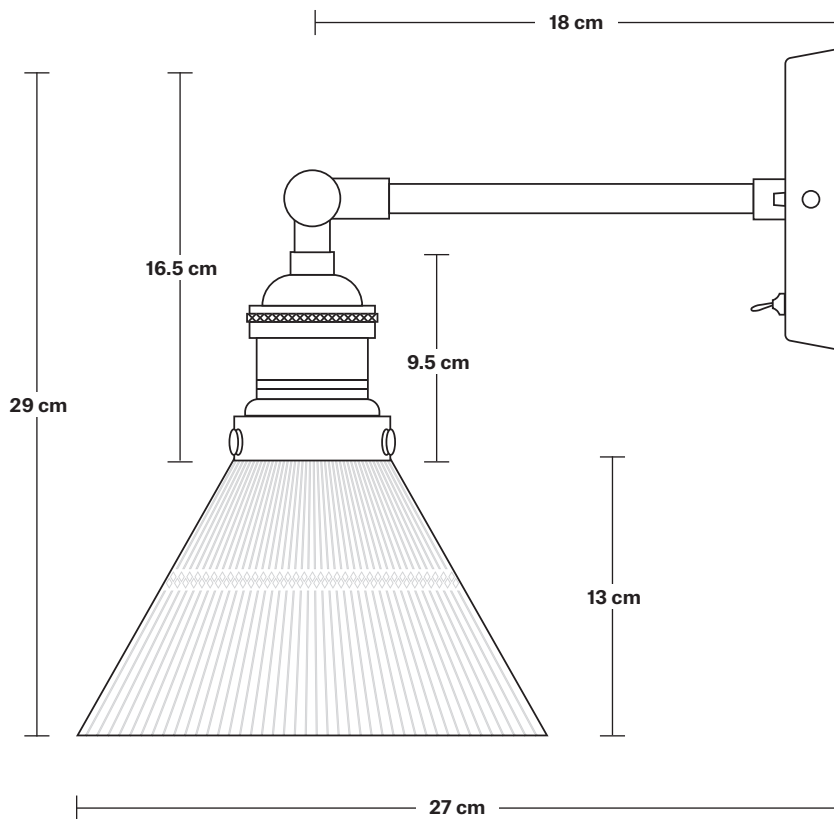

Brooklyn Glass Funnel Wall Light - 7 Inch

Product Code: BR-GLFWL7

H: 29.5 cm x W: 18 cm x D: 27 cm

SPECIFICATIONS

We meet all UK and EU lighting and safety regulations.

Our products are hand finished to ensure an authentic vintage look and therefore they may vary slightly from those shown in the images.

Bulb required: Standard screw (E27) fitting, max 40W.

Shade weight: 0.6 kg | **Holder weight:** 0.5 kg

Maximum weight: 1.1 kg

INFORMATION

Finishes: Glass.

Ready to be installed, installation required.

Wall mount screws not included.

The lights can be operated by both the flick switch or the main switch.

Holders available: Brass, Pewter and Copper.

Wall mount: Pewter.

DIMENSIONS

Shade Diameter: 18 cm / 7"

Shade Height (no holder): 13 cm / 5.3"

Holder Diameter: 6 cm / 2.5"

Holder Height: 18 cm / 7.1"

Wall Rose Diameter: 12 cm / 4.9"

Wall Rose Height: 2 cm / 0.8"

INDUSTVILLE

Brooklyn Wall Light Holder

Product Code: BR-WL

H: 18 cm x W: 12 cm x D: 20 cm