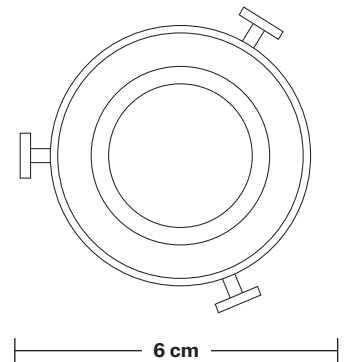

Brooklyn Glass Funnel Wall Light - 7 Inch

Product Code: BR-GLFWL7

H: 29.5 cm x W: 18 cm x D: 27 cm

SPECIFICATIONS

We meet all UK and EU lighting and safety regulations.

Our products are hand finished to ensure an authentic vintage look and therefore they may vary slightly from those shown in the images.

Holder Diameter: 6 cm / 2.5"

Holder Height: 18 cm / 7.1"

Wall Rose Diameter: 12 cm / 4.9"

Wall Rose Height: 2 cm / 0.8"

INDUSTVILLE

Brooklyn Wall Light Holder

Product Code: BR-WL

H: 18 cm x W: 12 cm x D: 20 cm

DIMENSIONS

Holder Diameter: 6 cm / 2.5"

Holder Height: 18 cm / 7.1"

Projection: 20 cm / 7.9"

Ceiling Rose Diameter: 12 cm / 4.9"

Ceiling Rose Depth: 2 cm / 0.8"

Glass Funnel - 7 Inch - Shade Only

Product Code: GLF7-SO

H: 13 cm x W: 18 cm x D: 18 cm

18 cm

SPECIFICATIONS

We meet all UK and EU lighting and safety regulations.

Our products are hand finished to ensure an authentic vintage look and therefore they may vary slightly from those shown in the images.