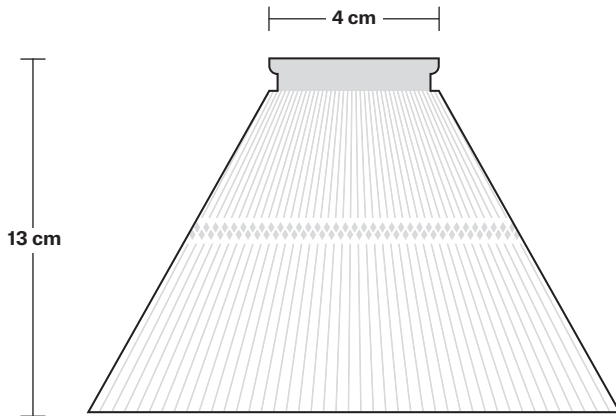

Brooklyn Glass Funnel Wall Light - 7 Inch

Product Code: BR-GLFWL7

H: 29.5 cm x W: 18 cm x D: 27 cm

SPECIFICATIONS

We meet all UK and EU lighting and safety regulations.

Our products are hand finished to ensure an authentic vintage look and therefore they may vary slightly from those shown in the images.

DIMENSIONS

Holder Diameter: 6 cm / 2.5"

Holder Height: 18 cm / 7.1"

Projection: 20 cm / 7.9"

Ceiling Rose Diameter: 12 cm / 4.9"

Ceiling Rose Depth: 2 cm / 0.8"

Glass Funnel - 7 Inch - Shade Only

Product Code: GLF7-SO

H: 13 cm x W: 18 cm x D: 18 cm

18 cm

SPECIFICATIONS

We meet all UK and EU lighting and safety regulations.

Our products are hand finished to ensure an authentic vintage look and therefore they may vary slightly from those shown in the images.

Bulb required: Standard screw (E27) fitting, max 40W.

Shade weight: 0.6 kg

INFORMATION

Finishes: Glass.

Ready to be installed, installation required.

Wall mount screws not included.

DIMENSIONS

Shade Diameter: 18 cm / 7"