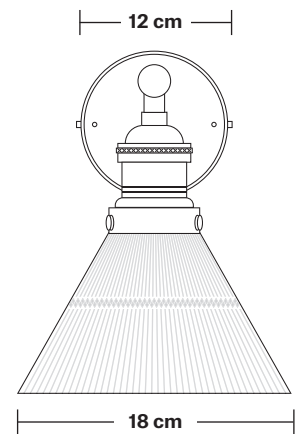

Brooklyn Glass Funnel Wall Light - 7 Inch

Product Code: BR-GLFWL7

H: 29.5 cm x W: 18 cm x D: 27 cm

SPECIFICATIONS

We meet all UK and EU lighting and safety regulations.

Our products are hand finished to ensure an authentic vintage look and therefore they may vary slightly from those shown in the images.

Holder Diameter: 6 cm / 2.5"

Holder Height: 18 cm / 7.1"

Wall Rose Diameter: 12 cm / 4.9"

Wall Rose Height: 2 cm / 0.8"

INDUSTVILLE

Brooklyn Wall Light Holder

Product Code: BR-WL

H: 18 cm x W: 12 cm x D: 20 cm

DIMENSIONS

Holder Diameter: 6 cm / 2.5"

Holder Height: 18 cm / 7.1"

Projection: 20 cm / 7.9"

Ceiling Rose Diameter: 12 cm / 4.9"

Ceiling Rose Depth: 2 cm / 0.8"

Glass Funnel - 7 Inch - Shade Only

Product Code: GLF7-SO

H: 13 cm x W: 18 cm x D: 18 cm

18 cm

SPECIFICATIONS

We meet all UK and EU lighting and safety regulations.

Our products are hand finished to ensure an authentic vintage look and therefore they may vary slightly from those shown in the images.