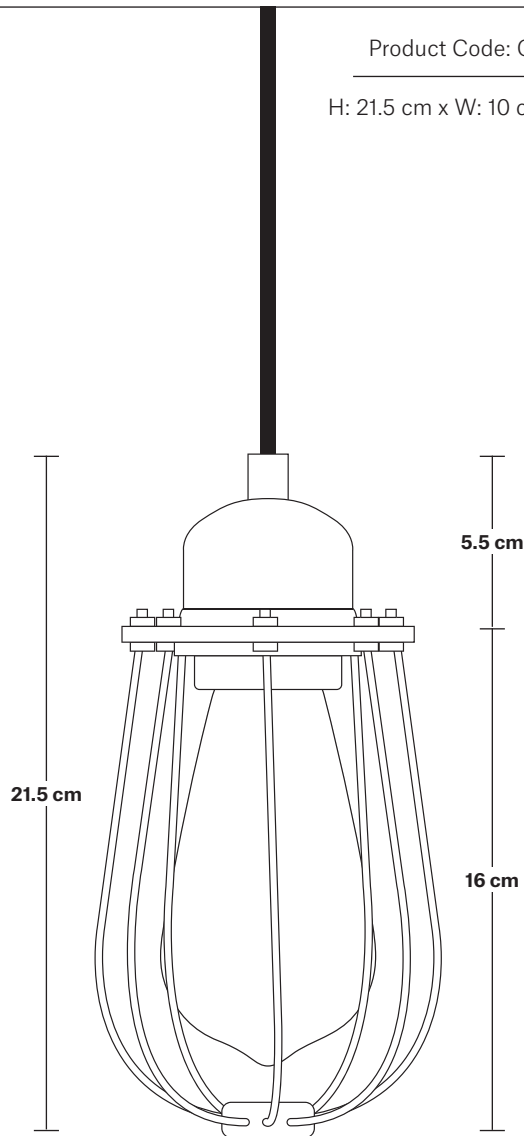

# Orlando Wire Cage Pendant - 4 Inch

Product Code: OR-WCP4

H: 21.5 cm x W: 10 cm x D: 10 cm

**Bulb required:** Standard screw (E27) fitting, max 40W.

**Shade weight:** 0.19 kg | **Holder weight:** 0.3 kg

**Maximum weight:** 0.49 kg

## DIMENSIONS

Shade Diameter: 10 cm / 4"

Shade Height (no holder): 16 cm / 6.3"

Holder Diameter: 7 cm / 2.8"

Holder Height: 6 cm / 2.4"

Ceiling Rose Diameter: 12 cm / 4.9"

Ceiling Rose Height: 4 cm / 1.6"

# Orlando Wire Cage - 4 Inch - Brass

---