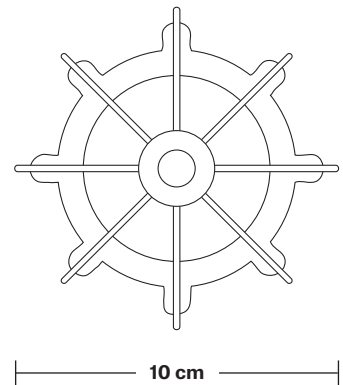

# Orlando Wire Cage Pendant - 4 Inch

Product Code: OR-WCP4

H: 21.5 cm x W: 10 cm x D: 10 cm

## DIMENSIONS

Shade Diameter: 10 cm / 4"

Shade Height (no holder): 16 cm / 6.3"

Holder Diameter: 7 cm / 2.8"

Holder Height: 6 cm / 2.4"

Ceiling Rose Diameter: 12 cm / 4.9"

Ceiling Rose Height: 4 cm / 1.6"