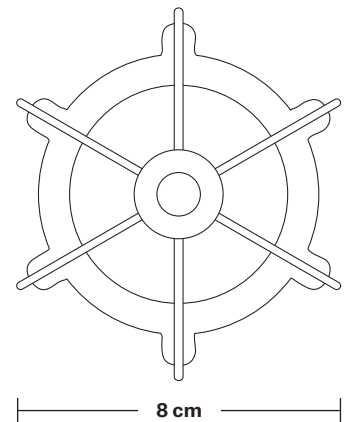

# Orlando Cylinder Pendant - 3 Inch

Product Code: OR-CYP3

H: 32 cm x W: 8 cm x D: 8 cm

**Bulb required:** Standard screw (E27) fitting, max 40W.

**Shade weight:** 0.3 kg | **Holder weight:** 0.2 kg

**Maximum weight:** 0.5 kg

## DIMENSIONS

Shade Diameter: 8 cm / 3.1"

Shade Height (no holder): 26 cm / 10.4"

Holder Diameter: 7 cm / 2.8"

Holder Height: 6 cm / 2.4"

Ceiling Rose Diameter: 12 cm / 4.9"

Ceiling Rose Height: 4 cm / 1.6"