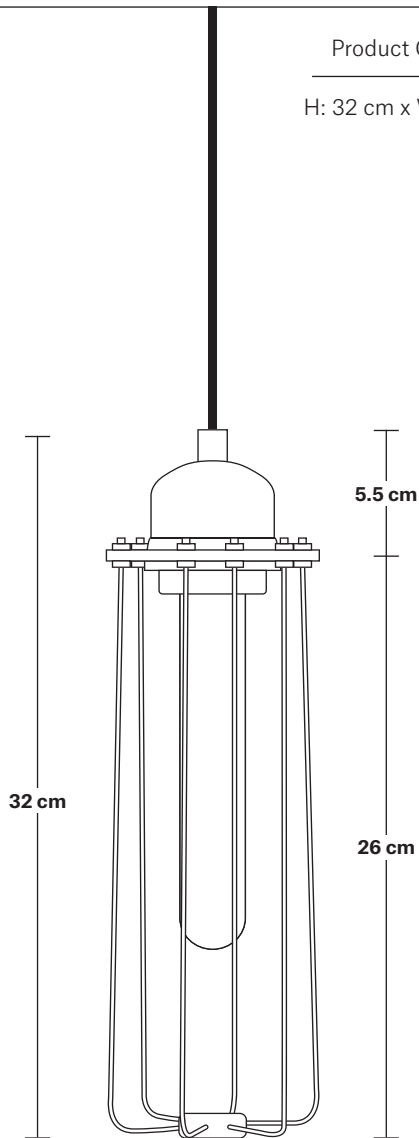

# Orlando Cylinder Pendant - 3 Inch

Product Code: OR-CYP3

H: 32 cm x W: 8 cm x D: 8 cm

**Bulb required:** Standard screw (E27) fitting, max 40W.

**Shade weight:** 0.3 kg | **Holder weight:** 0.2 kg

**Maximum weight:** 0.5 kg

## DIMENSIONS

Shade Diameter: 8 cm / 3.1"

Shade Height (no holder): 26 cm / 10.4"

Holder Diameter: 7 cm / 2.8"

Holder Height: 6 cm / 2.4"

Ceiling Rose Diameter: 12 cm / 4.9"

Ceiling Rose Height: 4 cm / 1.6"