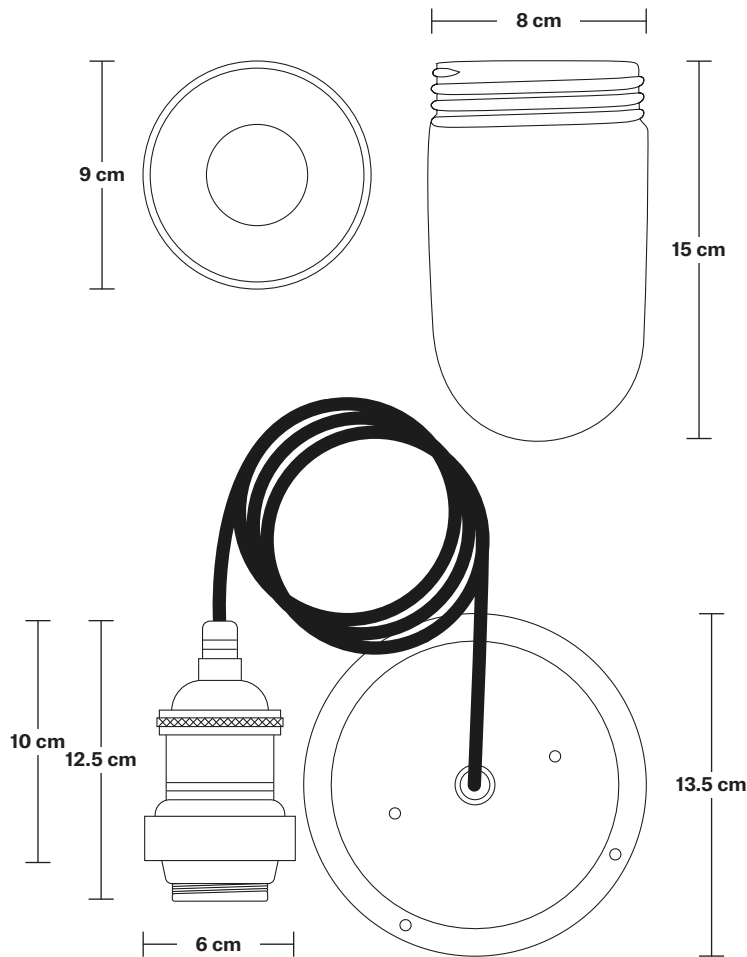

Brooklyn Outdoor & Bathroom Giant Bell Pendant - 20 Inch

Product Code: BR-IP65-GBLP20

H: 40 cm x W: 51 cm x D: 51 cm

51 cm

SPECIFICATIONS

We meet all UK and EU lighting and safety regulations.

Our products are hand finished to ensure an authentic vintage look and therefore they may vary slightly from those shown in the images.

Holder Height: 12.5 cm / 4.3"

Ceiling Rose Diameter: 13.5 cm / 5.3"

Ceiling Rose Height: 3 cm / 1.2"

INDUSTVILLE

Brooklyn Outdoor & Bathroom Cord Set ES E27 Bulb Holder

Product Code: BR-IP65-CS

H: 115.5 cm x W: 13.5 cm x D: 13.5 cm

DIMENSIONS

Bulb Holder Diameter: 6 cm / 2.5"

Bulb Holder Height: 12.5 cm / 4.3"

Ceiling Rose Diameter: 13.5 cm / 5.3"

Ceiling Rose Height: 3 cm / 1.2"

Full Drop: 115.5 cm / 45.5"

Giant Bell - 20 Inch - Shade Only

Product Code: GBL20-SO

H: 30 cm x W: 51 cm x D: 51 cm

SPECIFICATIONS

We meet all UK and EU lighting and safety regulations.

Our products are hand finished to ensure an authentic vintage look and therefore they may vary slightly from those shown in the images.