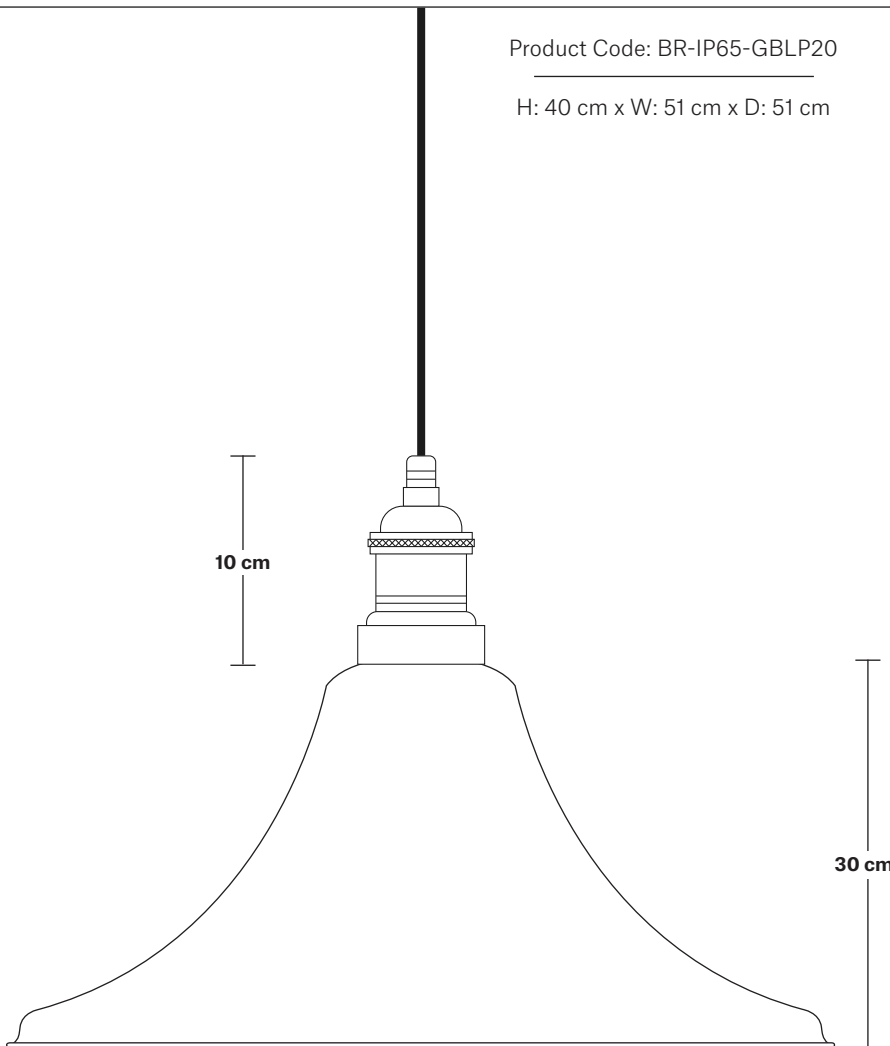

Brooklyn Outdoor & Bathroom Giant Bell Pendant - 20 Inch

Product Code: BR-IP65-GBLP20

H: 40 cm x W: 51 cm x D: 51 cm

51 cm

SPECIFICATIONS

We meet all UK and EU lighting and safety regulations.

Our products are hand finished to ensure an authentic vintage look and therefore they may vary slightly from those shown in the images.

Holders available: Brass, Pewter.

Flex: 1m Black Round Plastic Flex.

Ceiling Rose: Pewter.

IP rating: IP65 with glass

DIMENSIONS

Shade Diameter: 51 cm / 20"

Shade Height (no holder): 30 cm / 11.8"

Holder Diameter: 6 cm / 2.5"

Holder Height: 12.5 cm / 4.3"

Ceiling Rose Diameter: 13.5 cm / 5.3"

Ceiling Rose Height: 3 cm / 1.2"

INDUSTVILLE

Brooklyn Outdoor & Bathroom Cord Set ES E27 Bulb Holder

Product Code: BR-IP65-CS

H: 115.5 cm x W: 13.5 cm x D: 13.5 cm

DIMENSIONS

Bulb Holder Diameter: 6 cm / 2.5"

Bulb Holder Height: 12.5 cm / 4.3"

Ceiling Rose Diameter: 13.5 cm / 5.3"

Ceiling Rose Height: 3 cm / 1.2"

Full Drop: 115.5 cm / 45.5"

Giant Bell - 20 Inch - Shade Only