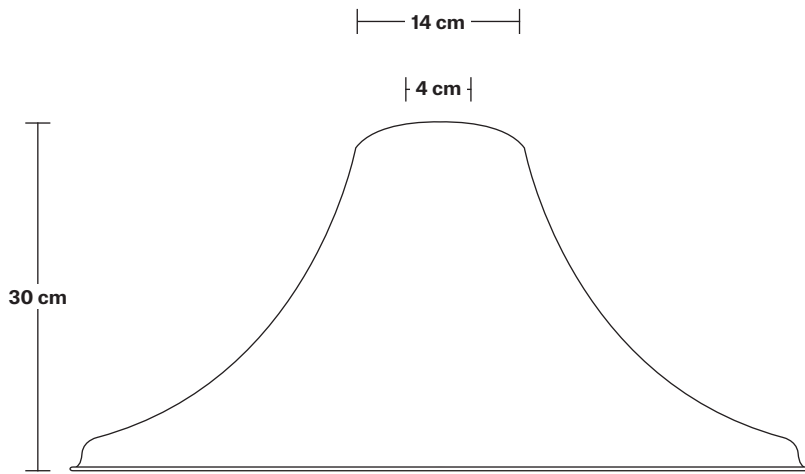

Holder Height: 12.5 cm / 4.3"

Ceiling Rose Diameter: 13.5 cm / 5.3"

Ceiling Rose Height: 3 cm / 1.2"

INDUSTVILLE

Brooklyn Outdoor & Bathroom Cord Set ES E27 Bulb Holder

Product Code: BR-IP65-CS

H: 115.5 cm x W: 13.5 cm x D: 13.5 cm

DIMENSIONS

Bulb Holder Diameter: 6 cm / 2.5"

Bulb Holder Height: 12.5 cm / 4.3"

Ceiling Rose Diameter: 13.5 cm / 5.3"

Ceiling Rose Height: 3 cm / 1.2"

Full Drop: 115.5 cm / 45.5"

Giant Bell - 20 Inch - Shade Only

Product Code: GBL20-SO

H: 30 cm x W: 51 cm x D: 51 cm

SPECIFICATIONS

We meet all UK and EU lighting and safety regulations.

Our products are hand finished to ensure an authentic vintage look and therefore they may vary slightly from those shown in the images.

Shade weight: 1.8kg

INFORMATION

Finishes: Brass, Pewter.

DIMENSIONS

Shade Diameter: 51 cm / 20"

Shade Height (no holder): 30 cm / 11.8"

Brooklyn Outdoor & Bathroom Giant Bell Pendant - 20 Inch

Brooklyn Outdoor & Bathroomr Giant Bell Pendant - 20 Inch - Brass