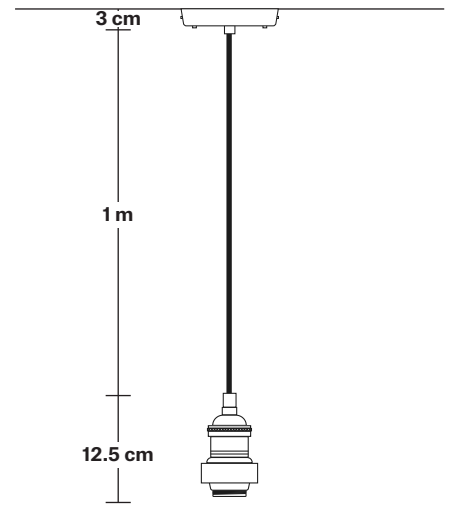

Brooklyn Outdoor & Bathroom Giant Bell Pendant - 20 Inch

Product Code: BR-IP65-GBLP20

H: 40 cm x W: 51 cm x D: 51 cm

51 cm

SPECIFICATIONS

We meet all UK and EU lighting and safety regulations.

Our products are hand finished to ensure an authentic vintage look and therefore they may vary slightly from those shown in the images.

Holders available: Brass, Pewter.

Flex: 1m Black Round Plastic Flex.

Ceiling Rose: Pewter.

IP rating: IP65 with glass

DIMENSIONS

Shade Diameter: 51 cm / 20"

Shade Height (no holder): 30 cm / 11.8"

Holder Diameter: 6 cm / 2.5"

Holder Height: 12.5 cm / 4.3"

Ceiling Rose Diameter: 13.5 cm / 5.3"

Ceiling Rose Height: 3 cm / 1.2"

INDUSTVILLE

Brooklyn Outdoor & Bathroom Cord Set ES E27 Bulb Holder

Product Code: BR-IP65-CS

H: 115.5 cm x W: 13.5 cm x D: 13.5 cm

DIMENSIONS

Bulb Holder Diameter: 6 cm / 2.5"

Bulb Holder Height: 12.5 cm / 4.3"

Ceiling Rose Diameter: 13.5 cm / 5.3"

Ceiling Rose Height: 3 cm / 1.2"

Full Drop: 115.5 cm / 45.5"

Giant Bell - 20 Inch - Shade Only