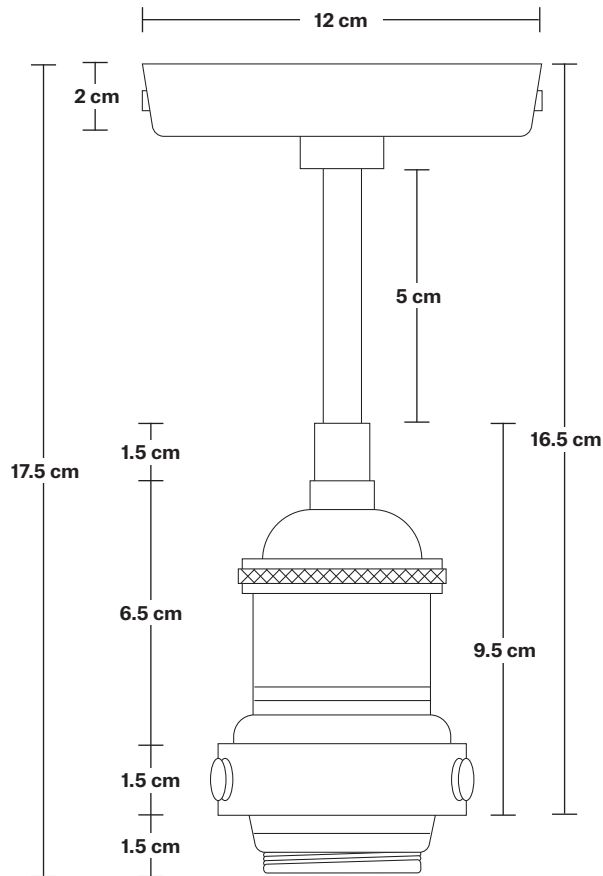

Brooklyn Giant Bell Flush Mount - 20 Inch

Product Code: BR-GBFM20

H: 39.5 cm x W: 51 cm x D: 51 cm

SPECIFICATIONS

We meet all UK and EU lighting and safety regulations.

Our products are hand finished to ensure an authentic vintage look and therefore they may vary slightly from those shown in the images.

Wall mount screws not included.

Holders available: Brass, Pewter, Copper and Pewter Chain Holder.

Holder mount: Pewter.

DIMENSIONS

Shade Diameter: 51 cm / 20"

Shade Height (no holder): 30 cm / 11.8"

Holder Diameter: 6 cm / 2.5"

Holder Height: 18 cm / 7.1"

Ceiling Rose Diameter: 12 cm / 4.9"

Ceiling Rose Height: 2 cm / 0.8"

INDUSTVILLE

Brooklyn Flush Mount Holder

Product Code: BR-FM

H: 17.5 cm x W: 12 cm x D: 12 cm

SPECIFICATIONS

Holder Height: 17.5 cm / 6.9"

Ceiling Rose Diameter: 12 cm / 4.7"

Ceiling Rose Depth: 2 cm / 0.8"

INDUSTVILLE

Giant Bell - 20 Inch - Shade Only

Product Code: GBL20-SO

H: 30 cm x W: 51 cm x D: 51 cm

SPECIFICATIONS