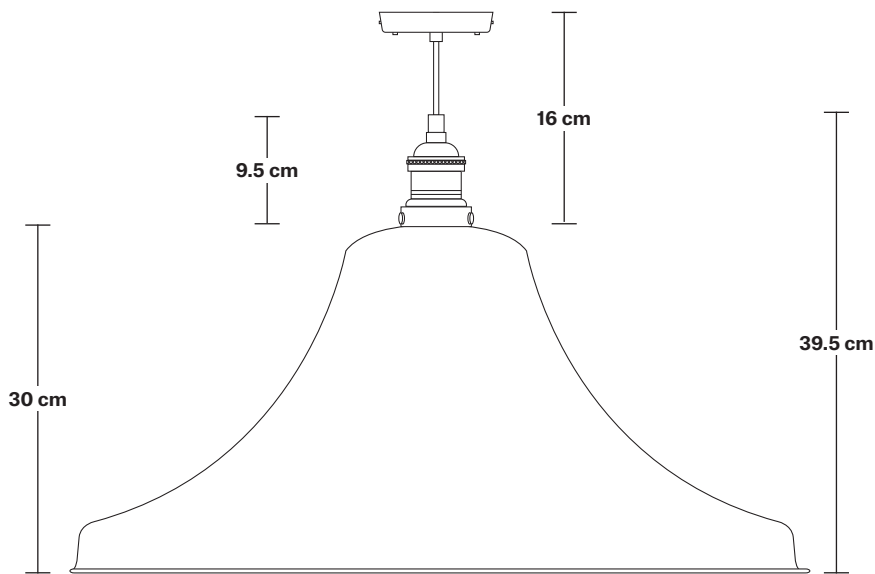

Brooklyn Giant Bell Flush Mount - 20 Inch

Product Code: BR-GBFM20

H: 39.5 cm x W: 51 cm x D: 51 cm

SPECIFICATIONS

We meet all UK and EU lighting and safety regulations.

Our products are hand finished to ensure an authentic vintage look and therefore they may vary slightly from those shown in the images.

Bulb required: Standard screw (E27) fitting, max 40W.

Shade weight: 1.8kg | **Holder weight:** 0.5 kg

Maximum weight: 2.3 kg

INFORMATION

Finishes: Brass and Pewter.

Ready to be installed, installation required.

Wall mount screws not included.

Holders available: Brass, Pewter, Copper and Pewter Chain Holder.

Holder mount: Pewter.

DIMENSIONS

Shade Diameter: 51 cm / 20"

Shade Height (no holder): 30 cm / 11.8"

Holder Diameter: 6 cm / 2.5"

Holder Height: 17.5 cm / 6.9"

Ceiling Rose Diameter: 12 cm / 4.7"

Ceiling Rose Depth: 2 cm / 0.8"

INDUSTVILLE

Giant Bell - 20 Inch - Shade Only

Product Code: GBL20-SO

H: 30 cm x W: 51 cm x D: 51 cm

SPECIFICATIONS