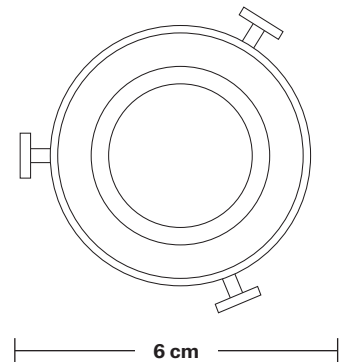

Brooklyn Giant Bell Flush Mount - 20 Inch

Product Code: BR-GBFM20

H: 39.5 cm x W: 51 cm x D: 51 cm

SPECIFICATIONS

We meet all UK and EU lighting and safety regulations.

Our products are hand finished to ensure an authentic vintage look and therefore they may vary slightly from those shown in the images.

Wall mount screws not included.

Holders available: Brass, Pewter, Copper and Pewter Chain Holder.

Holder mount: Pewter.

DIMENSIONS

Shade Diameter: 51 cm / 20"

Shade Height (no holder): 30 cm / 11.8"

Holder Diameter: 6 cm / 2.5"

Holder Height: 18 cm / 7.1"

Ceiling Rose Diameter: 12 cm / 4.9"

Ceiling Rose Height: 2 cm / 0.8"

INDUSTVILLE

Brooklyn Flush Mount Holder

Product Code: BR-FM

H: 17.5 cm x W: 12 cm x D: 12 cm

SPECIFICATIONS

Holder Height: 17.5 cm / 6.9"

Ceiling Rose Diameter: 12 cm / 4.7"

Ceiling Rose Depth: 2 cm / 0.8"

INDUSTVILLE

Giant Bell - 20 Inch - Shade Only

Product Code: GBL20-SO

H: 30 cm x W: 51 cm x D: 51 cm

SPECIFICATIONS