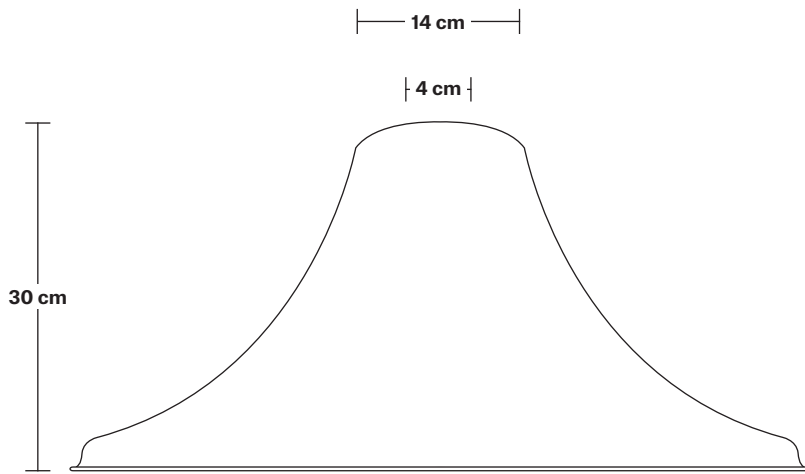

Weight: 0.5 kg

INFORMATION

Finishes: Brass, Pewter and Copper.

Ready to be installed, installation required.

Wall mount screws not included.

Ceiling rose: Pewter.

DIMENSIONS

Holder Diameter: 12 cm / 4.7"

Holder Height: 17.5 cm / 6.9"

Ceiling Rose Diameter: 12 cm / 4.7"

Ceiling Rose Depth: 2 cm / 0.8"

INDUSTVILLE

Giant Bell - 20 Inch - Shade Only

Product Code: GBL20-SO

H: 30 cm x W: 51 cm x D: 51 cm

SPECIFICATIONS