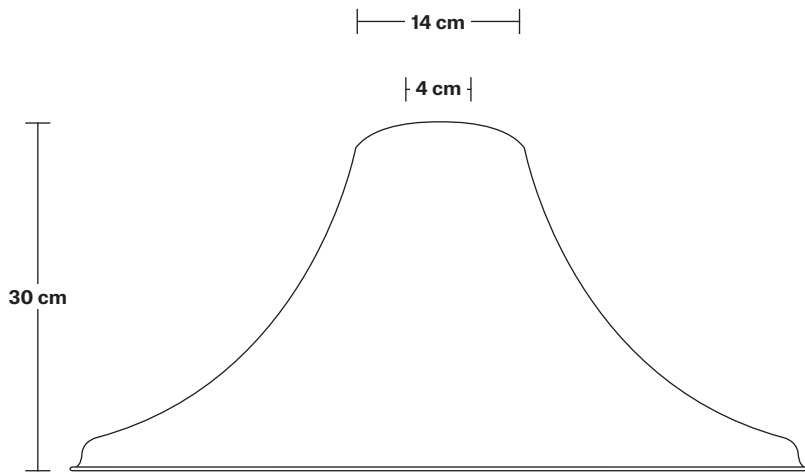

Holders available: Brass, Pewter.

Ceiling rose: Pewter.

IP rating: IP65 with glass

DIMENSIONS

Shade Diameter: 51 cm / 20"

Shade Height (no holder): 30 cm / 11.8"

Holder Diameter: 6 cm / 2.5"

Holder Height: 17 cm / 6.6"

Ceiling Rose Diameter: 13.5 cm / 5.3"

Ceiling Rose Height: 3 cm / 1.2"

INDUSTVILLE

Brooklyn Outdoor & Bathroom Flush Mount Holder

Product Code: BR-IP65-FMH

H: 17 cm x W: 13.5 cm x D: 13.5 cm

SPECIFICATIONS

We meet all UK and EU lighting and safety regulations.

Holder Height: 17 cm / 6.6"

Ceiling Rose Diameter: 13.5 cm / 5.3"

Ceiling Rose Height: 3 cm / 1.2"

Giant Bell - 20 Inch - Shade Only

Product Code: GBL20-SO

H: 30 cm x W: 51 cm x D: 51 cm

SPECIFICATIONS

We meet all UK and EU lighting and safety regulations.

Our products are hand finished to ensure an authentic vintage look and therefore they may vary slightly from those shown in the images.

Shade weight: 1.8kg

INFORMATION

Finishes: Brass, Pewter.

DIMENSIONS

Shade Diameter: 51 cm / 20"