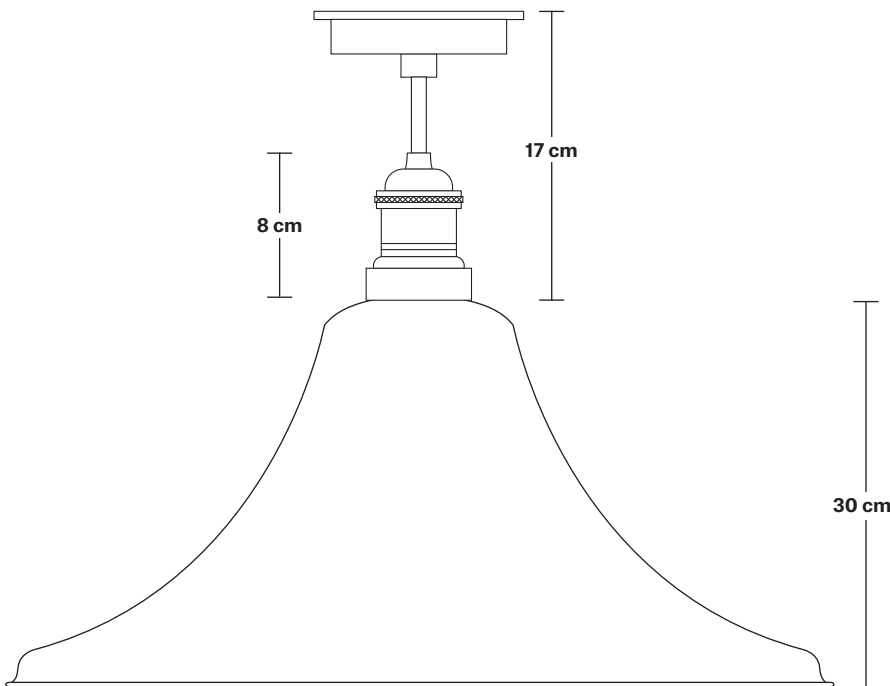

Brooklyn Outdoor & Bathroom Giant Bell Flush Mount - 20 Inch

Product Code: BR-IP65-GBLFM20

H: 47 cm x W: 51 cm x D: 51 cm

SPECIFICATIONS

We meet all UK and EU lighting and safety regulations.

Our products are hand finished to ensure an authentic vintage look and therefore they may vary slightly from those shown in the images.

Holders available: Brass, Pewter.

Ceiling rose: Pewter.

IP rating: IP65 with glass

DIMENSIONS

Shade Diameter: 51 cm / 20"

Shade Height (no holder): 30 cm / 11.8"

Holder Diameter: 6 cm / 2.5"

Holder Height: 17 cm / 6.6"

Ceiling Rose Diameter: 13.5 cm / 5.3"

Ceiling Rose Height: 3 cm / 1.2"

INDUSTVILLE

Brooklyn Outdoor & Bathroom Flush Mount Holder

Product Code: BR-IP65-FMH

H: 17 cm x W: 13.5 cm x D: 13.5 cm

SPECIFICATIONS

We meet all UK and EU lighting and safety regulations.

Holder Height: 17 cm / 6.6"

Ceiling Rose Diameter: 13.5 cm / 5.3"

Ceiling Rose Height: 3 cm / 1.2"

Giant Bell - 20 Inch - Shade Only

Product Code: GBL20-SO

H: 30 cm x W: 51 cm x D: 51 cm

SPECIFICATIONS

We meet all UK and EU lighting and safety regulations.