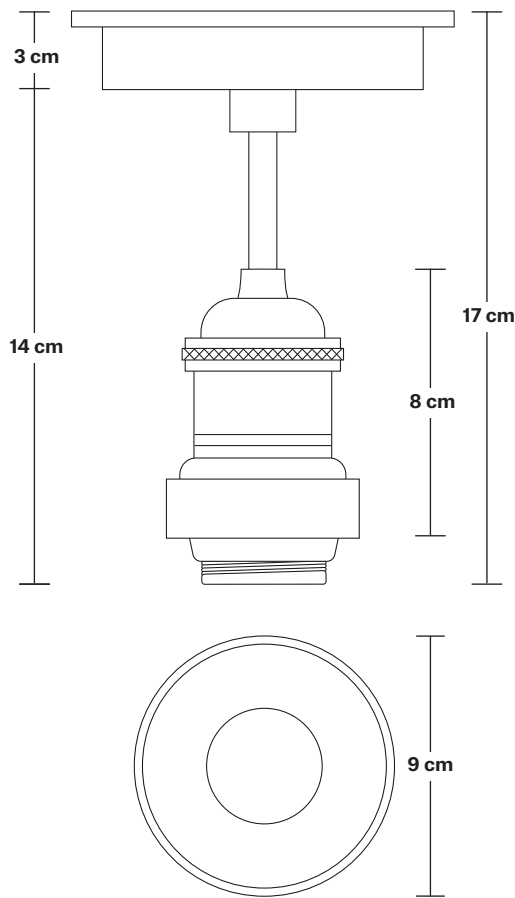

Holders available: Brass, Pewter.

Ceiling rose: Pewter.

IP rating: IP65 with glass

DIMENSIONS

Shade Diameter: 51 cm / 20"

Shade Height (no holder): 30 cm / 11.8"

Holder Diameter: 6 cm / 2.5"

Holder Height: 17 cm / 6.6"

Ceiling Rose Diameter: 13.5 cm / 5.3"

Ceiling Rose Height: 3 cm / 1.2"

INDUSTVILLE

Brooklyn Outdoor & Bathroom Flush Mount Holder

Product Code: BR-IP65-FMH

H: 17 cm x W: 13.5 cm x D: 13.5 cm

SPECIFICATIONS

We meet all UK and EU lighting and safety regulations.

Holder Height: 17 cm / 6.6"

Ceiling Rose Diameter: 13.5 cm / 5.3"

Ceiling Rose Height: 3 cm / 1.2"

Giant Bell - 20 Inch - Shade Only

Product Code: GBL20-SO

H: 30 cm x W: 51 cm x D: 51 cm

SPECIFICATIONS

We meet all UK and EU lighting and safety regulations.

Our products are hand finished to ensure an authentic vintage look and therefore they may vary slightly from those shown in the images.

Shade weight: 1.8kg

INFORMATION

Finishes: Brass, Pewter.

DIMENSIONS

Shade Diameter: 51 cm / 20"