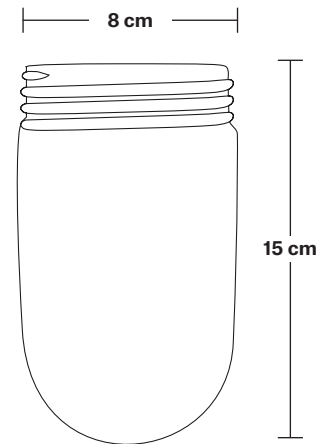

Holders available: Brass, Pewter.

Ceiling rose: Pewter.

IP rating: IP65 with glass

DIMENSIONS

Shade Diameter: 51 cm / 20"

Shade Height (no holder): 30 cm / 11.8"

Holder Diameter: 6 cm / 2.5"

Holder Height: 17 cm / 6.6"

Ceiling Rose Diameter: 13.5 cm / 5.3"

Ceiling Rose Height: 3 cm / 1.2"

INDUSTVILLE

Brooklyn Outdoor & Bathroom Flush Mount Holder

Product Code: BR-IP65-FMH

H: 17 cm x W: 13.5 cm x D: 13.5 cm

SPECIFICATIONS

We meet all UK and EU lighting and safety regulations.

Holder Height: 17 cm / 6.6"

Ceiling Rose Diameter: 13.5 cm / 5.3"

Ceiling Rose Height: 3 cm / 1.2"

Giant Bell - 20 Inch - Shade Only

Product Code: GBL20-SO

H: 30 cm x W: 51 cm x D: 51 cm

SPECIFICATIONS

We meet all UK and EU lighting and safety regulations.

Our products are hand finished to ensure an authentic vintage look and therefore they may vary slightly from those shown in the images.

Shade weight: 1.8kg

INFORMATION

Finishes: Brass, Pewter.

DIMENSIONS

Shade Diameter: 51 cm / 20"