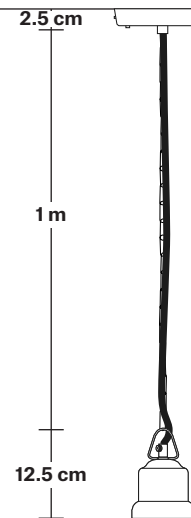

## DIMENSIONS

Shade Diameter: 51 cm / 20"

Shade Height (no holder): 30 cm / 11.8"

Holder Diameter: 6 cm / 2.5"

Holder Height: 11 cm / 4.3"

Ceiling Rose Diameter: 12 cm / 4.9"

Ceiling Rose Height: 2 cm / 0.8"

## DIMENSIONS

Bulb Holder Diameter: 6 cm / 2.5"

Bulb Holder Height: 11 cm / 4.3"

Ceiling Rose height: 12 cm / 4.9"

Full Drop: 113 cm / 44.5"

# Brooklyn Chain Cord Set ES E27 Bulb Holder

Product Code: BR-CS

H: 115 cm x W: 12 cm x D: 12 cm

## DIMENSIONS

Bulb Holder Diameter: 9 cm / 3.5"

Bulb Holder Height: 10 cm / 3.9"

Ceiling Rose Diameter: 12 cm / 4.7"

Ceiling Rose Height: 2.5 cm / 1"

Full Drop: 115 cm / 45.3"

INDUSTVILLE