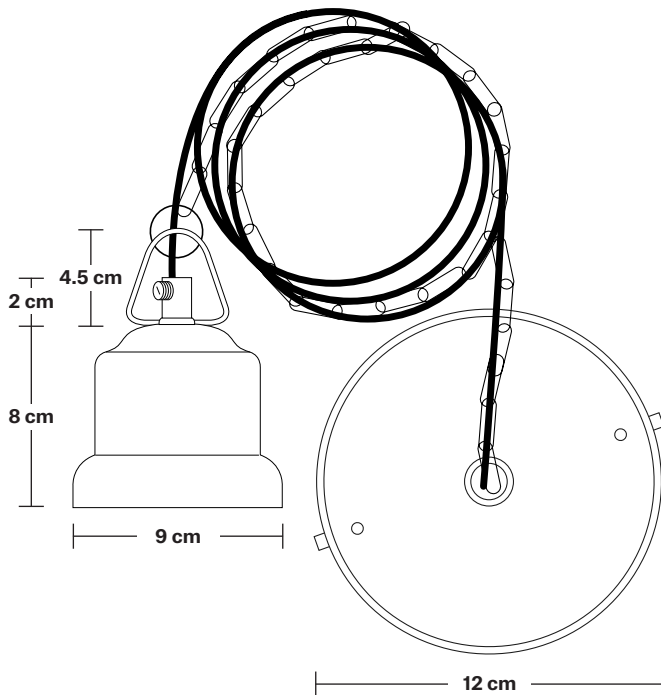

## DIMENSIONS

Shade Diameter: 51 cm / 20"

Shade Height (no holder): 30 cm / 11.8"

Holder Diameter: 6 cm / 2.5"

Holder Height: 11 cm / 4.3"

Ceiling Rose Diameter: 12 cm / 4.9"

Ceiling Rose Height: 2 cm / 0.8"

## DIMENSIONS

Bulb Holder Diameter: 6 cm / 2.5"

Bulb Holder Height: 11 cm / 4.3"

Ceiling Rose height: 12 cm / 4.9"

Full Drop: 113 cm / 44.5"

# Brooklyn Chain Cord Set ES E27 Bulb Holder

Product Code: BR-CS

H: 115 cm x W: 12 cm x D: 12 cm

## DIMENSIONS

Bulb Holder Diameter: 9 cm / 3.5"

Bulb Holder Height: 10 cm / 3.9"

Ceiling Rose Diameter: 12 cm / 4.7"

Ceiling Rose Height: 2.5 cm / 1"

Full Drop: 115 cm / 45.3"

INDUSTVILLE