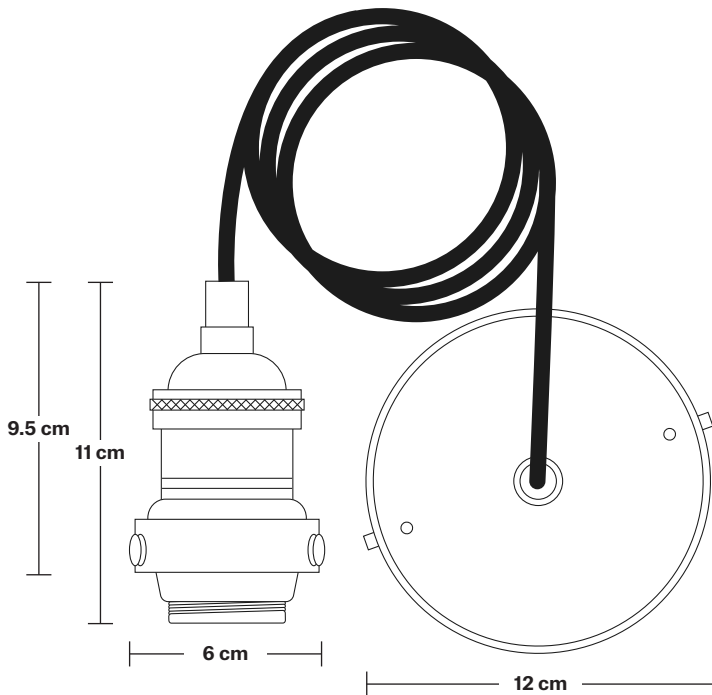

# Brooklyn Giant Bell Pendant - 20 Inch

Product Code: BR-GBLP20

H: 39.5 cm x W: 51 cm x D: 51 cm

## DIMENSIONS

Shade Diameter: 51 cm / 20"

Shade Height (no holder): 30 cm / 11.8"

Holder Diameter: 6 cm / 2.5"

Holder Height: 11 cm / 4.3"

Ceiling Rose Diameter: 12 cm / 4.9"

Ceiling Rose Height: 2 cm / 0.8"

# Brooklyn Cord Set ES E27 Bulb Holder

Product Code: BR-CS

H: 113 cm x W: 12 cm x D: 12 cm

## DIMENSIONS

Bulb Holder Diameter: 6 cm / 2.5"

Bulb Holder Height: 11 cm / 4.3"

Ceiling Rose height: 12 cm / 4.9"

Full Drop: 113 cm / 44.5"