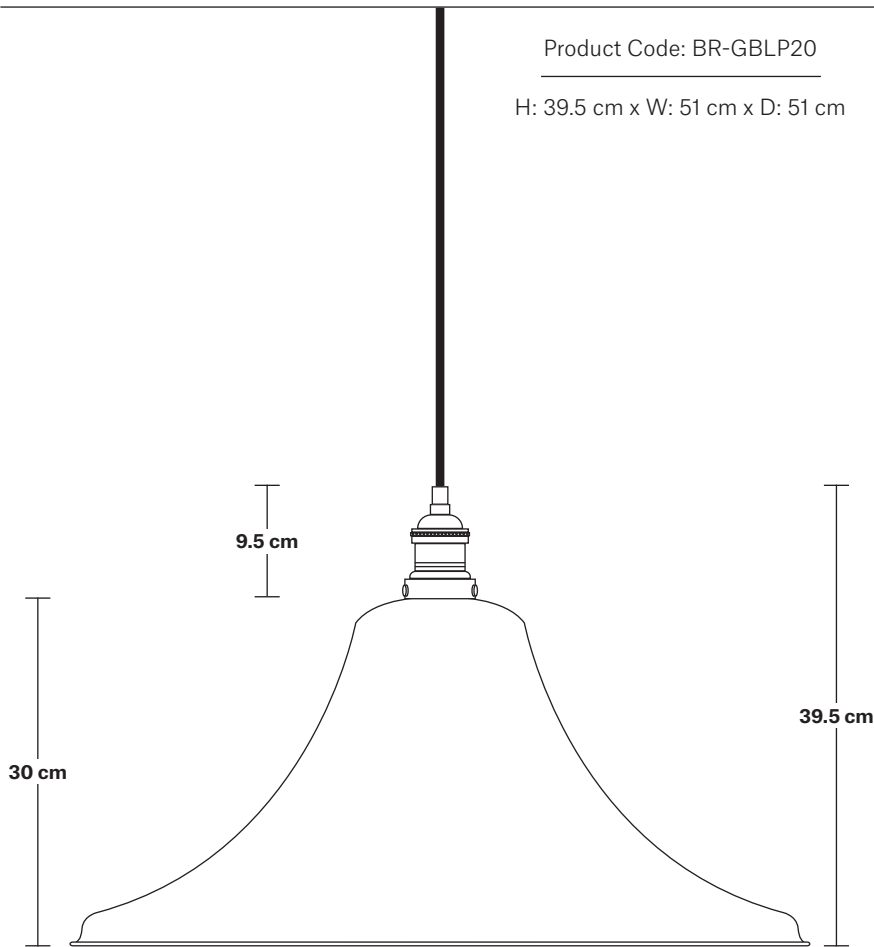

# Brooklyn Giant Bell Pendant - 20 Inch

Product Code: BR-GBLP20

H: 39.5 cm x W: 51 cm x D: 51 cm

**Bulb required:** Standard screw (E27) fitting, max 40W.

**Shade weight:** 1.8kg | **Holder weight:** 0.5 kg

**Maximum weight:** 2.3 kg

## DIMENSIONS

Shade Diameter: 51 cm / 20"

Shade Height (no holder): 30 cm / 11.8"

Holder Diameter: 6 cm / 2.5"

Holder Height: 11 cm / 4.3"

Ceiling Rose Diameter: 12 cm / 4.9"

Ceiling Rose Height: 2 cm / 0.8"

## DIMENSIONS

Bulb Holder Diameter: 6 cm / 2.5"

Bulb Holder Height: 11 cm / 4.3"

Ceiling Rose height: 12 cm / 4.9"

Full Drop: 113 cm / 44.5"