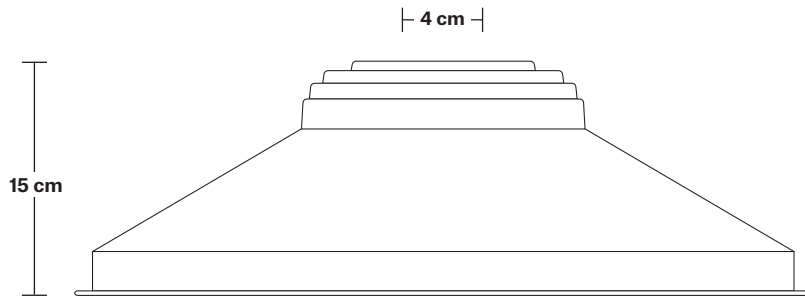

Holders available: Brass, Pewter.

Ceiling rose: Pewter.

IP rating: IP65 with glass

DIMENSIONS

Shade Diameter: 46 cm / 18"

Shade Height (no holder): 15 cm / 6"

Holder Diameter: 6 cm / 2.5"

Holder Height: 17 cm / 6.6"

Ceiling Rose Diameter: 13.5 cm / 5.3"

Ceiling Rose Height: 3 cm / 1.2"

INDUSTVILLE

Brooklyn Outdoor & Bathroom Flush Mount Holder

Product Code: BR-IP65-FMH

H: 17 cm x W: 13.5 cm x D: 13.5 cm

SPECIFICATIONS

We meet all UK and EU lighting and safety regulations.

Holder Height: 17 cm / 6.6"

Ceiling Rose Diameter: 13.5 cm / 5.3"

Ceiling Rose Height: 3 cm / 1.2"

Giant Step - 18 Inch - Shade Only

Product Code: GS18-SO

H: 15 cm x W: 46 cm x D: 46 cm

SPECIFICATIONS

We meet all UK and EU lighting and safety regulations.

Our products are hand finished to ensure an authentic vintage look and therefore they may vary slightly from those shown in the images.

Shade weight: 1.4 kg

INFORMATION

Finishes: Brass, Pewter.

DIMENSIONS