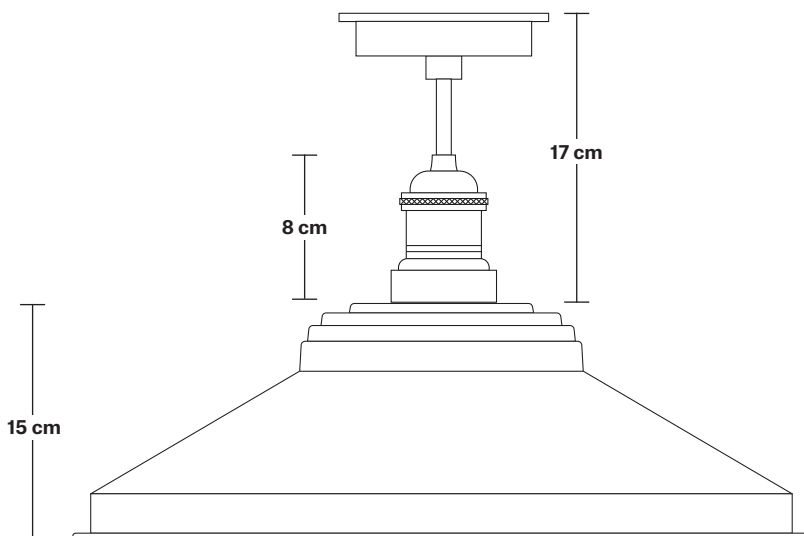

Brooklyn Outdoor & Bathroom Giant Step Flush Mount - 18 Inch

Product Code: BR-IP65-GSFM18

H: 32 cm x W: 46 cm x D: 46 cm

SPECIFICATIONS

We meet all UK and EU lighting and safety regulations.

Our products are hand finished to ensure an authentic vintage look and therefore they may vary slightly from those shown in the images.

Bulb required: Standard screw (E27) fitting, max 40W.

Shade weight: 1.4 kg | **Holder weight:** 0.9 kg

Maximum weight: 2.3 kg

INFORMATION

Finishes: Brass.

Ready to be installed, installation required.

Wall mount screws not included.

Holders available: Brass, Pewter.

Ceiling rose: Pewter.

IP rating: IP65 with glass

DIMENSIONS

Shade Diameter: 46 cm / 18"

Shade Height (no holder): 15 cm / 6"

Holder Diameter: 6 cm / 2.5"

Holder Height: 17 cm / 6.6"

Ceiling Rose Diameter: 13.5 cm / 5.3"

Ceiling Rose Height: 3 cm / 1.2"

INDUSTVILLE

Brooklyn Outdoor & Bathroom Flush Mount Holder

Product Code: BR-IP65-FMH

H: 17 cm x W: 13.5 cm x D: 13.5 cm

SPECIFICATIONS

We meet all UK and EU lighting and safety regulations.