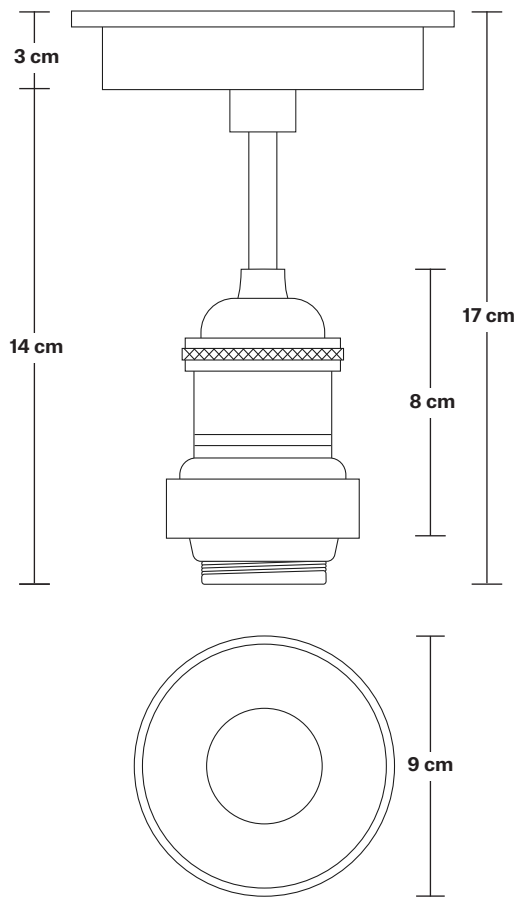

Holders available: Brass, Pewter.

Ceiling rose: Pewter.

IP rating: IP65 with glass

DIMENSIONS

Shade Diameter: 46 cm / 18"

Shade Height (no holder): 15 cm / 6"

Holder Diameter: 6 cm / 2.5"

Holder Height: 17 cm / 6.6"

Ceiling Rose Diameter: 13.5 cm / 5.3"

Ceiling Rose Height: 3 cm / 1.2"

INDUSTVILLE

Brooklyn Outdoor & Bathroom Flush Mount Holder

Product Code: BR-IP65-FMH

H: 17 cm x W: 13.5 cm x D: 13.5 cm

SPECIFICATIONS

We meet all UK and EU lighting and safety regulations.

INFORMATION

Finishes: Brass, Pewter, Copper.

Ready to be installed, installation required.

Wall mount screws not included.

Ceiling rose: Pewter.

IP rating: IP65 with glass.

DIMENSIONS

Holder Diameter: 6 cm / 2.5"

Holder Height: 17 cm / 6.6"

Ceiling Rose Diameter: 13.5 cm / 5.3"

Ceiling Rose Height: 3 cm / 1.2"

Giant Step - 18 Inch - Shade Only

Product Code: GS18-SO

H: 15 cm x W: 46 cm x D: 46 cm

SPECIFICATIONS

We meet all UK and EU lighting and safety regulations.