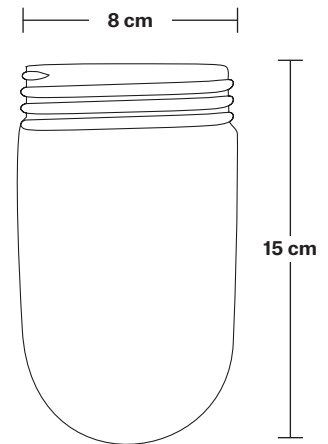

Holders available: Brass, Pewter.

Ceiling rose: Pewter.

IP rating: IP65 with glass

DIMENSIONS

Shade Diameter: 46 cm / 18"

Shade Height (no holder): 15 cm / 6"

Holder Diameter: 6 cm / 2.5"

Holder Height: 17 cm / 6.6"

Ceiling Rose Diameter: 13.5 cm / 5.3"

Ceiling Rose Height: 3 cm / 1.2"

INDUSTVILLE

Brooklyn Outdoor & Bathroom Flush Mount Holder

Product Code: BR-IP65-FMH

H: 17 cm x W: 13.5 cm x D: 13.5 cm

SPECIFICATIONS

We meet all UK and EU lighting and safety regulations.

INFORMATION

Finishes: Brass, Pewter, Copper.

Ready to be installed, installation required.

Wall mount screws not included.

Ceiling rose: Pewter.

IP rating: IP65 with glass.

DIMENSIONS

Holder Diameter: 6 cm / 2.5"

Holder Height: 17 cm / 6.6"

Ceiling Rose Diameter: 13.5 cm / 5.3"

Ceiling Rose Height: 3 cm / 1.2"

Giant Step - 18 Inch - Shade Only

Product Code: GS18-SO

H: 15 cm x W: 46 cm x D: 46 cm

SPECIFICATIONS

We meet all UK and EU lighting and safety regulations.