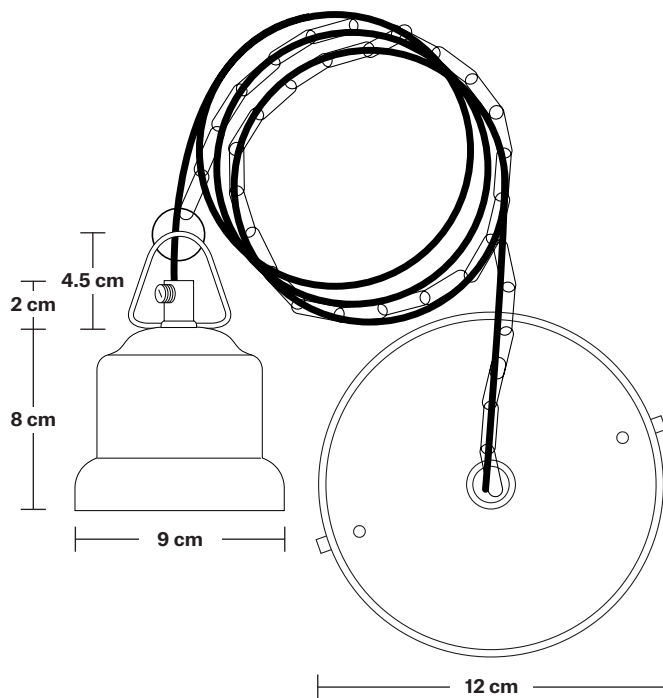

Brooklyn Dome Pendant - 17 Inch

Product Code: BR-DP17

H: 34 cm x W: 44 cm x D: 44 cm

SPECIFICATIONS

We meet all UK and EU lighting and safety regulations.

Our products are hand finished to ensure an authentic vintage look and therefore they may vary slightly from those shown in the images.

Ceiling rose: Pewter.

DIMENSIONS

Bulb Holder Diameter: 6 cm / 2.5"

Bulb Holder Height: 11 cm / 4.3"

Ceiling Rose height: 12 cm / 4.9"

Full Drop: 113 cm / 44.5"

Brooklyn Chain Cord Set ES E27 Bulb Holder

Product Code: BR-CS

H: 115 cm x W: 12 cm x D: 12 cm

SPECIFICATIONS

We meet all UK and EU lighting and safety regulations.

Our products are hand finished to ensure an authentic vintage look and therefore they may vary slightly from those shown in the images.

Dome - 17 Inch - Shade Only

Product Code: D17-SO

H: 24.5 cm x W: 44 cm x D: 44 cm

SPECIFICATIONS

We meet all UK and EU lighting and safety regulations.

Our products are hand finished to ensure an authentic vintage look and therefore they may vary slightly from those shown in the images.