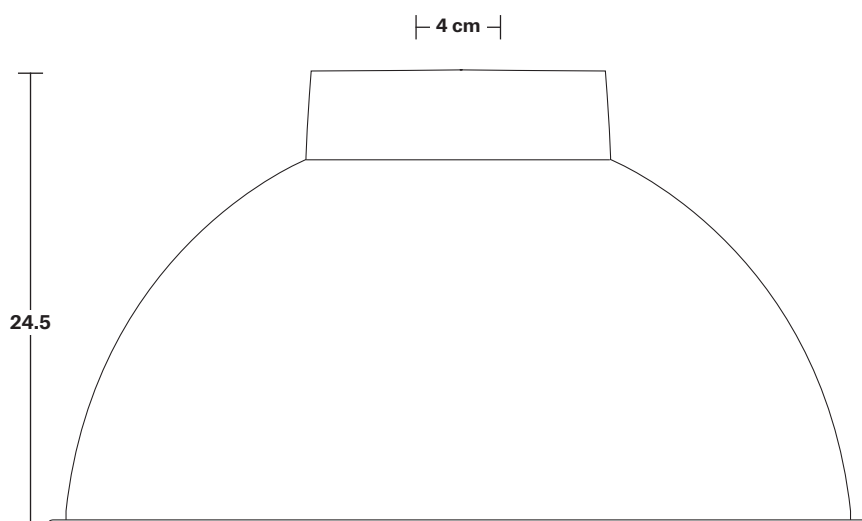

H: 115 cm x W: 12 cm x D: 12 cm

SPECIFICATIONS

We meet all UK and EU lighting and safety regulations.

Our products are hand finished to ensure an authentic vintage look and therefore they may vary slightly from those shown in the images.

Ceiling rose: Pewter.

DIMENSIONS

Bulb Holder Diameter: 9 cm / 3.5"

Bulb Holder Height: 10 cm / 3.9"

Ceiling Rose Diameter: 12 cm / 4.7"

Ceiling Rose Height: 2.5 cm / 1"

Full Drop: 115 cm / 45.3"

INDUSTVILLE

Dome - 17 Inch - Shade Only

Product Code: D17-SO

H: 24.5 cm x W: 44 cm x D: 44 cm

SPECIFICATIONS

We meet all UK and EU lighting and safety regulations.

Our products are hand finished to ensure an authentic vintage look and therefore they may vary slightly from those shown in the images.

Shade weight: 1.3kg

INFORMATION

Finishes: Brass, Pewter, Copper & Pewter, Brass & Pewter.

DIMENSIONS

Shade Diameter: 44 cm / 17.3"

Shade Height (no holder): 24.5 cm / 9.6"

Dome - 17 Inch - Brass

Shade Only