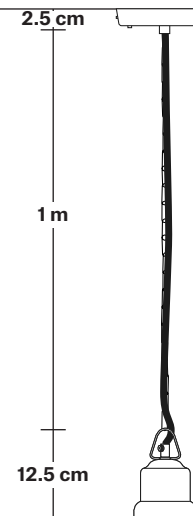

Brooklyn Dome Pendant - 17 Inch

Product Code: BR-DP17

H: 34 cm x W: 44 cm x D: 44 cm

SPECIFICATIONS

We meet all UK and EU lighting and safety regulations.

Our products are hand finished to ensure an authentic vintage look and therefore they may vary slightly from those shown in the images.

Ceiling rose: Pewter.

DIMENSIONS

Bulb Holder Diameter: 6 cm / 2.5"

Bulb Holder Height: 11 cm / 4.3"

Ceiling Rose height: 12 cm / 4.9"

Full Drop: 113 cm / 44.5"

Brooklyn Chain Cord Set ES E27 Bulb Holder

Product Code: BR-CS

H: 115 cm x W: 12 cm x D: 12 cm

SPECIFICATIONS

We meet all UK and EU lighting and safety regulations.

Our products are hand finished to ensure an authentic vintage look and therefore they may vary slightly from those shown in the images.

Dome - 17 Inch - Shade Only

Product Code: D17-SO

H: 24.5 cm x W: 44 cm x D: 44 cm

SPECIFICATIONS

We meet all UK and EU lighting and safety regulations.

Our products are hand finished to ensure an authentic vintage look and therefore they may vary slightly from those shown in the images.