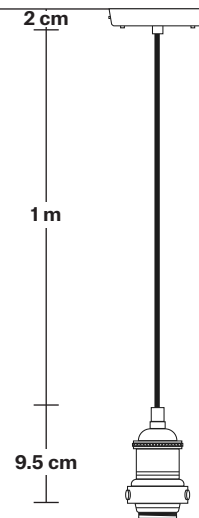

Brooklyn Dome Pendant - 17 Inch

Product Code: BR-DP17

H: 34 cm x W: 44 cm x D: 44 cm

SPECIFICATIONS

We meet all UK and EU lighting and safety regulations.

Our products are hand finished to ensure an authentic vintage look and therefore they may vary slightly from those shown in the images.

Holder Diameter: 6 cm / 2.5"

Holder Height: 11 cm / 4.3"

Ceiling Rose Diameter: 12 cm / 4.9"

Ceiling Rose Height: 2 cm / 0.8"

Brooklyn Cord Set ES E27 Bulb Holder

Product Code: BR-CS

H: 113 cm x W: 12 cm x D: 12 cm

Ceiling rose: Pewter.

DIMENSIONS

Bulb Holder Diameter: 6 cm / 2.5"

Bulb Holder Height: 11 cm / 4.3"

Ceiling Rose height: 12 cm / 4.9"

Full Drop: 113 cm / 44.5"

Brooklyn Chain Cord Set ES E27 Bulb Holder

Product Code: BR-CS

Dome - 17 Inch - Shade Only

Product Code: D17-SO

H: 24.5 cm x W: 44 cm x D: 44 cm

SPECIFICATIONS

We meet all UK and EU lighting and safety regulations.

Our products are hand finished to ensure an authentic vintage look and therefore they may vary slightly from those shown in the images.