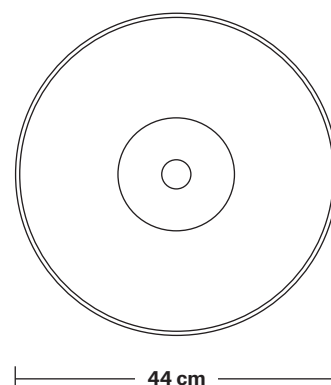

H: 115 cm x W: 12 cm x D: 12 cm

SPECIFICATIONS

We meet all UK and EU lighting and safety regulations.

Our products are hand finished to ensure an authentic vintage look and therefore they may vary slightly from those shown in the images.

Ceiling rose: Pewter.

DIMENSIONS

Bulb Holder Diameter: 9 cm / 3.5"

Bulb Holder Height: 10 cm / 3.9"

Ceiling Rose Diameter: 12 cm / 4.7"

Ceiling Rose Height: 2.5 cm / 1"

Full Drop: 115 cm / 45.3"

INDUSTVILLE

Dome - 17 Inch - Shade Only

Product Code: D17-SO

H: 24.5 cm x W: 44 cm x D: 44 cm

SPECIFICATIONS

We meet all UK and EU lighting and safety regulations.

Our products are hand finished to ensure an authentic vintage look and therefore they may vary slightly from those shown in the images.

Shade weight: 1.3kg

INFORMATION

Finishes: Brass, Pewter, Copper & Pewter, Brass & Pewter.

DIMENSIONS

Shade Diameter: 44 cm / 17.3"

Shade Height (no holder): 24.5 cm / 9.6"

Dome - 17 Inch - Brass

Shade Only