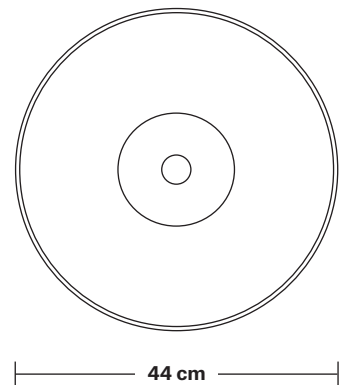

Brooklyn Dome Pendant - 17 Inch

Product Code: BR-DP17

H: 34 cm x W: 44 cm x D: 44 cm

SPECIFICATIONS

We meet all UK and EU lighting and safety regulations.

Our products are hand finished to ensure an authentic vintage look and therefore they may vary slightly from those shown in the images.

Holder Diameter: 6 cm / 2.5"

Holder Height: 11 cm / 4.3"

Ceiling Rose Diameter: 12 cm / 4.9"

Ceiling Rose Height: 2 cm / 0.8"

Brooklyn Cord Set ES E27 Bulb Holder

Product Code: BR-CS

H: 113 cm x W: 12 cm x D: 12 cm

H: 115 cm x W: 12 cm x D: 12 cm

SPECIFICATIONS

We meet all UK and EU lighting and safety regulations.

Our products are hand finished to ensure an authentic vintage look and therefore they may vary slightly from those shown in the images.

Dome - 17 Inch - Shade Only

Product Code: D17-SO

H: 24.5 cm x W: 44 cm x D: 44 cm

SPECIFICATIONS

We meet all UK and EU lighting and safety regulations.

Our products are hand finished to ensure an authentic vintage look and therefore they may vary slightly from those shown in the images.