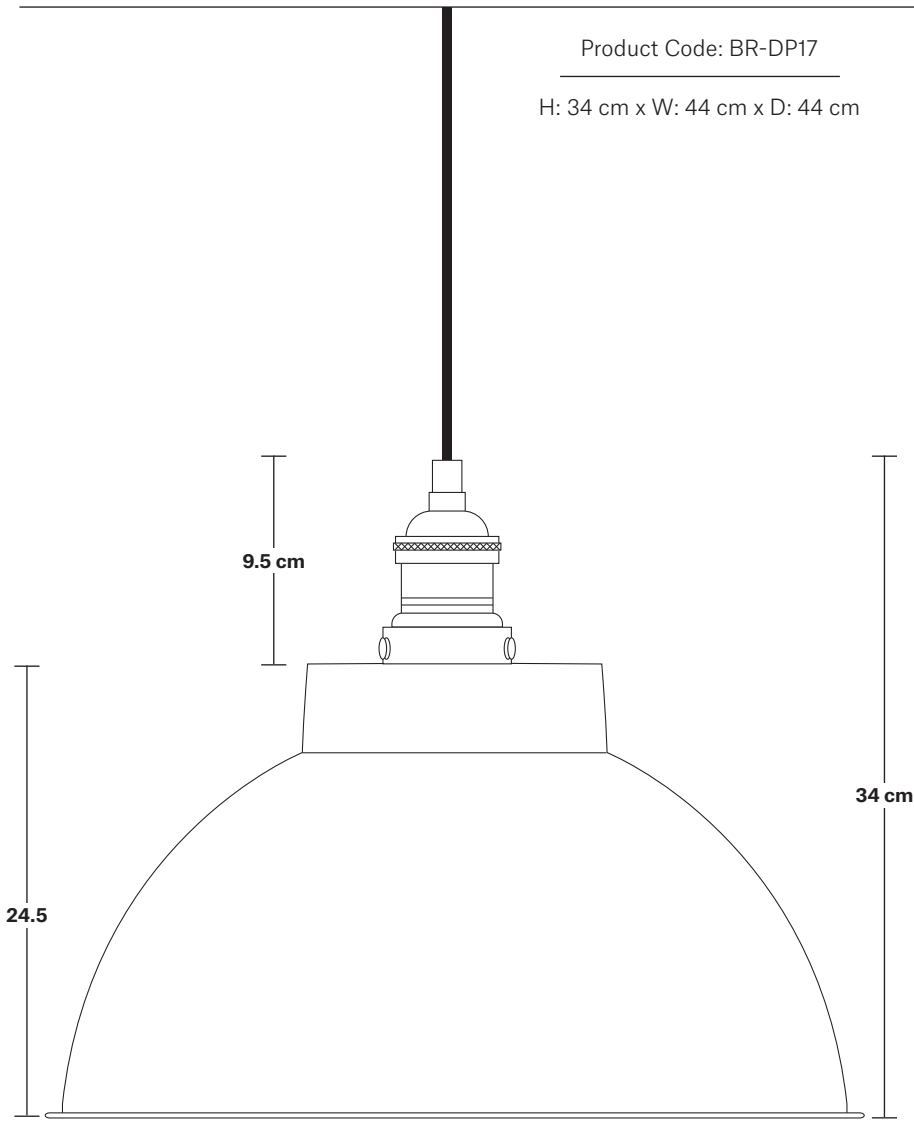

Brooklyn Dome Pendant - 17 Inch

Product Code: BR-DP17

H: 34 cm x W: 44 cm x D: 44 cm

SPECIFICATIONS

We meet all UK and EU lighting and safety regulations.

Our products are hand finished to ensure an authentic vintage look and therefore they may vary slightly from those shown in the images.

Wall mount screws not included.

Holders available: Brass, Pewter, Copper, Pewter Chain Holder.

Flex: 1m Black Round Fabric Flex.

Ceiling Rose: Pewter.

DIMENSIONS

Shade Diameter: 44 cm / 17.3"

Shade Height (no holder): 24.5 cm / 9.6"

Holder Diameter: 6 cm / 2.5"

Holder Height: 11 cm / 4.3"

Ceiling Rose Diameter: 12 cm / 4.9"

Ceiling Rose Height: 2 cm / 0.8"

Brooklyn Cord Set ES E27 Bulb Holder

Product Code: BR-CS

H: 113 cm x W: 12 cm x D: 12 cm

Dome - 17 Inch - Shade Only

Product Code: D17-SO

H: 24.5 cm x W: 44 cm x D: 44 cm

SPECIFICATIONS

We meet all UK and EU lighting and safety regulations.

Our products are hand finished to ensure an authentic vintage look and therefore they may vary slightly from those shown in the images.