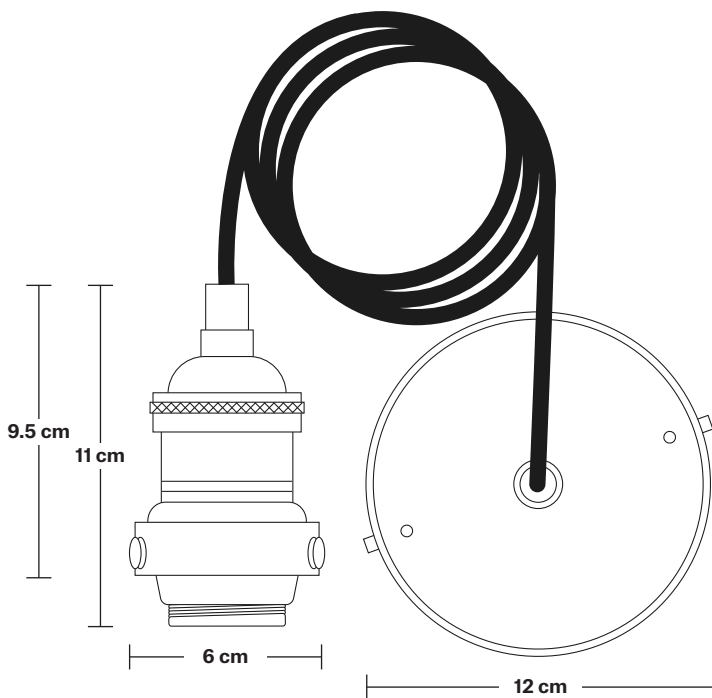

Brooklyn Dome Pendant - 17 Inch

Product Code: BR-DP17

H: 34 cm x W: 44 cm x D: 44 cm

SPECIFICATIONS

We meet all UK and EU lighting and safety regulations.

Our products are hand finished to ensure an authentic vintage look and therefore they may vary slightly from those shown in the images.

Holder Diameter: 6 cm / 2.5"

Holder Height: 11 cm / 4.3"

Ceiling Rose Diameter: 12 cm / 4.9"

Ceiling Rose Height: 2 cm / 0.8"

Brooklyn Cord Set ES E27 Bulb Holder

Product Code: BR-CS

H: 113 cm x W: 12 cm x D: 12 cm

Ceiling rose: Pewter.

DIMENSIONS

Bulb Holder Diameter: 6 cm / 2.5"

Bulb Holder Height: 11 cm / 4.3"

Ceiling Rose height: 12 cm / 4.9"

Full Drop: 113 cm / 44.5"

Brooklyn Chain Cord Set ES E27 Bulb Holder

Product Code: BR-CS

Dome - 17 Inch - Shade Only

Product Code: D17-SO

H: 24.5 cm x W: 44 cm x D: 44 cm

SPECIFICATIONS

We meet all UK and EU lighting and safety regulations.

Our products are hand finished to ensure an authentic vintage look and therefore they may vary slightly from those shown in the images.