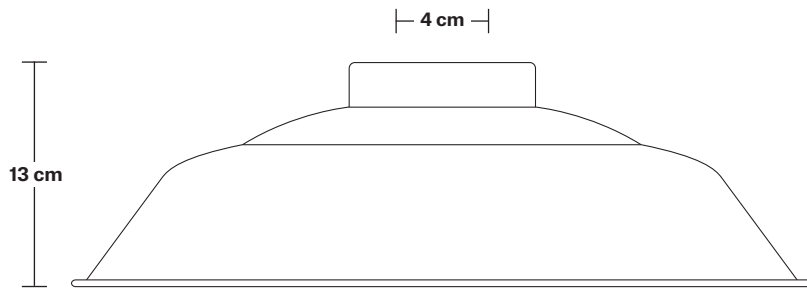

INFORMATION

Finishes: Pewter.

Ready to be installed, installation required.

Wall mount screws not included.

Wall mount rose: Pewter.

DIMENSIONS

Holder Diameter: 6 cm / 2.3"

Holder Height: 25 cm / 9.8"

Wall Plate Height: 19.5 cm / 7.6"

Wall Plate Width: 10 cm / 3.9"

Wall Plate Depth: 2.5 cm / 0.9"

Step - 16 Inch - Shade Only

Product Code: S16-SO

H: 13 cm x W: 41 cm x D: 41 cm

SPECIFICATIONS

We meet all UK and EU lighting and safety regulations.

DIMENSIONS

Shade Diameter: 41 cm / 16"

Shade Height (no holder): 13 cm / 5.1"

Step - 16 Inch - Cage Only

Product Code: S16-CG

H: 7.5 cm x W: 42.5 cm x D: 42.5 cm

SPECIFICATIONS

We meet all UK and EU lighting and safety regulations.