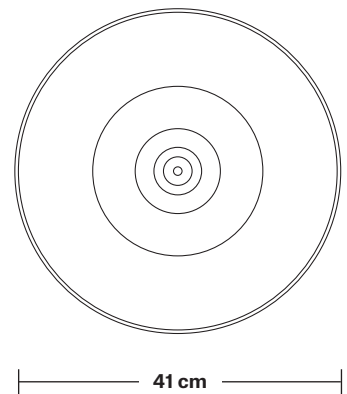

Wall mount screws not included.

Wall mount rose: Pewter.

DIMENSIONS

Shade Diameter: 41 cm / 16"

Shade Height (no holder): 13 cm / 5.1"

Holder Diameter: 6 cm / 2.3"

Holder Height: 25 cm / 9.8"

Wall Plate Height: 19.5 cm / 7.6"

INFORMATION

Finishes: Pewter.

Ready to be installed, installation required.

Wall mount screws not included.

Wall mount rose: Pewter.

DIMENSIONS

Holder Diameter: 6 cm / 2.3"

Holder Height: 25 cm / 9.8"

Wall Plate Height: 19.5 cm / 7.6"

Wall Plate Width: 10 cm / 3.9"

Wall Plate Depth: 2.5 cm / 0.9"

Step - 16 Inch - Shade Only

Product Code: S16-SO

H: 13 cm x W: 41 cm x D: 41 cm

SPECIFICATIONS

We meet all UK and EU lighting and safety regulations.

DIMENSIONS

Shade Diameter: 41 cm / 16"

Shade Height (no holder): 13 cm / 5.1"

Step - 16 Inch - Cage Only

Product Code: S16-CG

H: 7.5 cm x W: 42.5 cm x D: 42.5 cm

SPECIFICATIONS

We meet all UK and EU lighting and safety regulations.