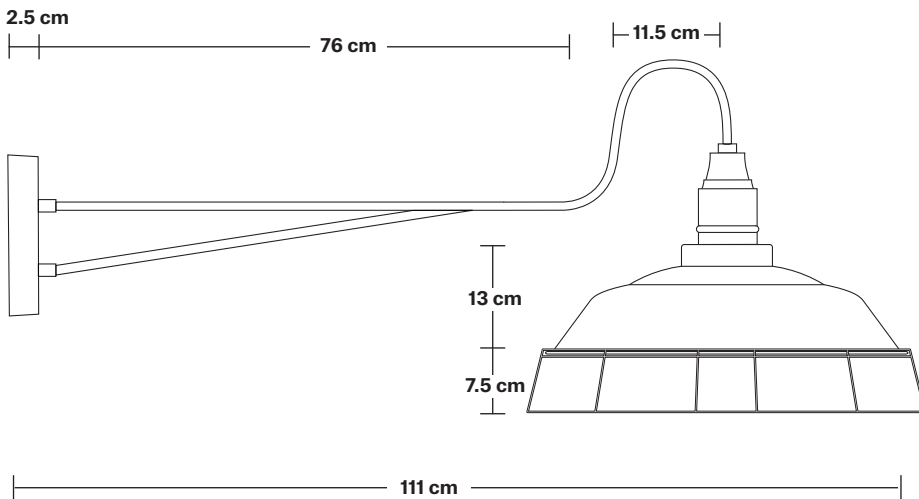

Long Arm Step Wall Light - 16 Inch

Product Code: LA-SWL16

H: 44 cm x W: 41 cm x D: 111 cm

SPECIFICATIONS

We meet all UK and EU lighting and safety regulations.

Our products are hand finished to ensure an authentic vintage look and therefore they may vary slightly from those shown in the images.

Wall mount screws not included.

Wall mount rose: Pewter.

DIMENSIONS

Shade Diameter: 41 cm / 16"

Shade Height (no holder): 13 cm / 5.1"

Holder Diameter: 6 cm / 2.3"

Holder Height: 25 cm / 9.8"

Wall Plate Height: 19.5 cm / 7.6"

Wall Plate Width: 10 cm / 3.9"

Wall Plate Depth: 2.5 cm / 0.9"

INDUSTVILLE

Long Arm Wall Holder

Product Code: LA-WL-P

H: 25 cm x W: 10 cm x D: 94 cm

SPECIFICATIONS

We meet all UK and EU lighting and safety regulations.

INFORMATION

Finishes: Pewter.

Ready to be installed, installation required.

Wall mount screws not included.

Wall mount rose: Pewter.

DIMENSIONS

Holder Diameter: 6 cm / 2.3"

Holder Height: 25 cm / 9.8"