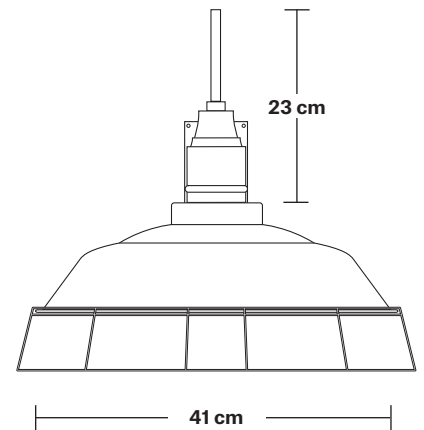

Long Arm Step Wall Light - 16 Inch

Product Code: LA-SWL16

H: 44 cm x W: 41 cm x D: 111 cm

SPECIFICATIONS

We meet all UK and EU lighting and safety regulations.

Our products are hand finished to ensure an authentic vintage look and therefore they may vary slightly from those shown in the images.

Wall mount screws not included.

Wall mount rose: Pewter.

DIMENSIONS

Shade Diameter: 41 cm / 16"

Shade Height (no holder): 13 cm / 5.1"

Holder Diameter: 6 cm / 2.3"

Holder Height: 25 cm / 9.8"

Wall Plate Height: 19.5 cm / 7.6"

Wall Plate Width: 10 cm / 3.9"

Wall Plate Depth: 2.5 cm / 0.9"

INDUSTVILLE

Long Arm Wall Holder

Product Code: LA-WL-P

H: 25 cm x W: 10 cm x D: 94 cm

SPECIFICATIONS

We meet all UK and EU lighting and safety regulations.

INFORMATION

Finishes: Pewter.

Ready to be installed, installation required.

Wall mount screws not included.

Wall mount rose: Pewter.

DIMENSIONS

Holder Diameter: 6 cm / 2.3"

Holder Height: 25 cm / 9.8"