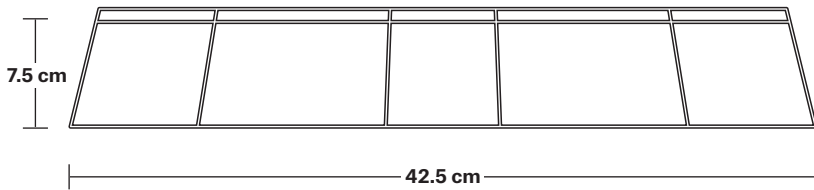

Wall mount screws not included.

Wall mount rose: Pewter.

DIMENSIONS

Shade Diameter: 41 cm / 16"

Shade Height (no holder): 13 cm / 5.1"

Holder Diameter: 6 cm / 2.3"

Holder Height: 25 cm / 9.8"

Wall Plate Height: 19.5 cm / 7.6"

Wall Plate Height: 19.5 cm / 7.6"

Wall Plate Width: 10 cm / 3.9"

Wall Plate Depth: 2.5 cm / 0.9"

Step - 16 Inch - Shade Only

Product Code: S16-SO

H: 13 cm x W: 41 cm x D: 41 cm

SPECIFICATIONS

We meet all UK and EU lighting and safety regulations.

DIMENSIONS

Shade Diameter: 41 cm / 16"

Shade Height (no holder): 13 cm / 5.1"

Step - 16 Inch - Cage Only

Product Code: S16-CG

H: 7.5 cm x W: 42.5 cm x D: 42.5 cm

SPECIFICATIONS

We meet all UK and EU lighting and safety regulations.

Our products are hand finished to ensure an authentic vintage look and therefore they may vary slightly from those shown in the images.

Cage weight: 0.4 kg

INFORMATION

Finishes: Aluminium.

DIMENSIONS

Cage Diameter: 42.5 cm / 16.8"