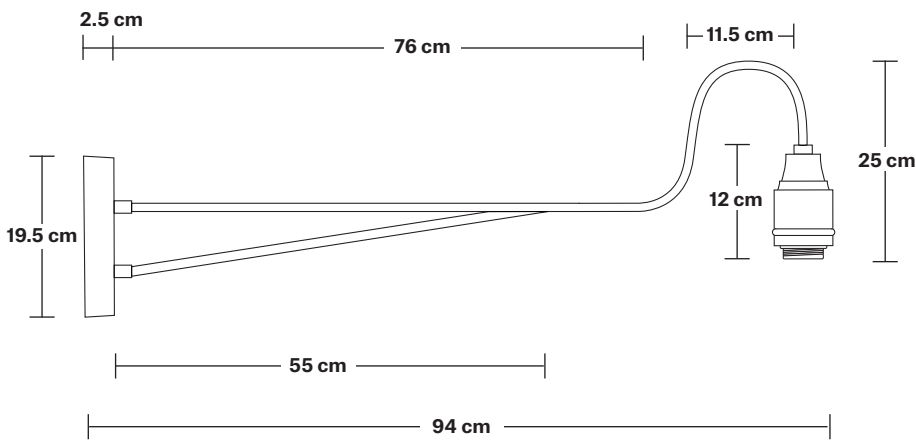

Wall mount screws not included.

Wall mount rose: Pewter.

DIMENSIONS

Shade Diameter: 41 cm / 16"

Shade Height (no holder): 13 cm / 5.1"

Holder Diameter: 6 cm / 2.3"

Holder Height: 25 cm / 9.8"

Wall Plate Height: 19.5 cm / 7.6"

Wall Plate Width: 10 cm / 3.9"

Wall Plate Depth: 2.5 cm / 0.9"

INDUSTVILLE

Long Arm Wall Holder

Product Code: LA-WL-P

H: 25 cm x W: 10 cm x D: 94 cm

SPECIFICATIONS

We meet all UK and EU lighting and safety regulations.

INFORMATION

Finishes: Pewter.

Ready to be installed, installation required.

Wall mount screws not included.

Wall mount rose: Pewter.

DIMENSIONS

Holder Diameter: 6 cm / 2.3"

Holder Height: 25 cm / 9.8"

Wall Plate Height: 19.5 cm / 7.6"

Wall Plate Width: 10 cm / 3.9"

Wall Plate Depth: 2.5 cm / 0.9"

Step - 16 Inch - Shade Only

Product Code: S16-SO

H: 13 cm x W: 41 cm x D: 41 cm

SPECIFICATIONS

We meet all UK and EU lighting and safety regulations.