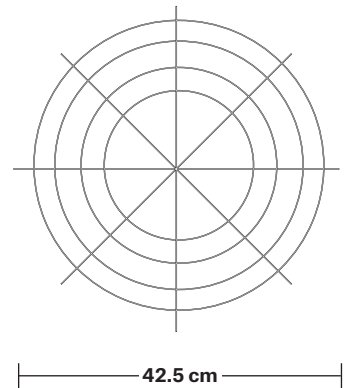

Step - 16 Inch - Cage Only

Product Code: S16-CG

H: 7.5 cm x W: 42.5 cm x D: 42.5 cm

SPECIFICATIONS

We meet all UK and EU lighting and safety regulations.

Our products are hand finished to ensure an authentic vintage look and therefore they may vary slightly from those shown in the images.

Bulb required: Standard screw (E27) fitting, max 40W.

Cage weight: 0.4 kg

INFORMATION

Finishes: Aluminium.

DIMENSIONS

Cage Diameter: 42.5 cm / 16.8"

Cage Height: 7.5 cm / 3"