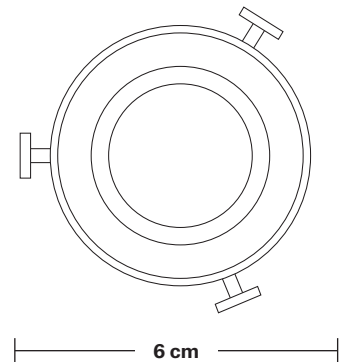

## DIMENSIONS

Shade Diameter: 41 cm / 16"

Shade Height (no holder): 13 cm / 5.1"

Holder Diameter: 6 cm / 2.5"

Holder Height: 18 cm / 7.1"

Ceiling Rose Diameter: 12 cm / 4.9"

Ceiling Rose Height: 2 cm / 0.8"

Cage Diameter: 42.5 cm / 16.8"

Cage Height: 7.5 cm / 3"

INDUSTVILLE

# Brooklyn Flush Mount Holder

Product Code: BR-FM

H: 17.5 cm x W: 12 cm x D: 12 cm

## DIMENSIONS

Holder Diameter: 12 cm / 4.7"

Holder Height: 17.5 cm / 6.9"

Ceiling Rose Diameter: 12 cm / 4.7"

Ceiling Rose Depth: 2 cm / 0.8"