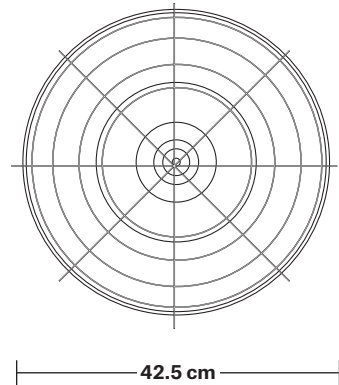

# Brooklyn Step Flush Mount - 16 Inch

Product Code: BR-SFM16

H: 36.5 cm x W: 41 cm x D: 41 cm

## DIMENSIONS

Shade Diameter: 41 cm / 16"

Shade Height (no holder): 13 cm / 5.1"

Holder Diameter: 6 cm / 2.5"

Holder Height: 18 cm / 7.1"

Ceiling Rose Diameter: 12 cm / 4.9"

Ceiling Rose Height: 2 cm / 0.8"

## DIMENSIONS

Holder Diameter: 12 cm / 4.7"

Holder Height: 17.5 cm / 6.9"

Ceiling Rose Diameter: 12 cm / 4.7"

Ceiling Rose Depth: 2 cm / 0.8"