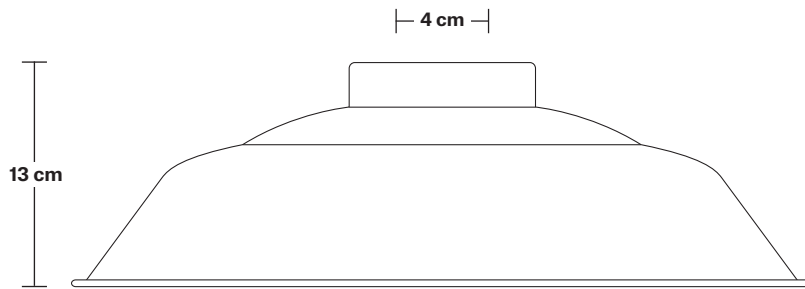

Step - 16 Inch - Shade Only

Product Code: S16-SO

H: 13 cm x W: 41 cm x D: 41 cm

SPECIFICATIONS

We meet all UK and EU lighting and safety regulations.

Our products are hand finished to ensure an authentic vintage look and therefore they may vary slightly from those shown in the images.

Bulb required: Standard screw (E27) fitting, max 40W.

Shade weight: 1.2 kg

INFORMATION

Finishes: Brass, Pewter, Copper and Light Pewter.

Ready to be installed, installation required.

Wall mount screws not included.

DIMENSIONS

Shade Diameter: 41 cm / 16"

Shade Height (no holder): 13 cm / 5.1"