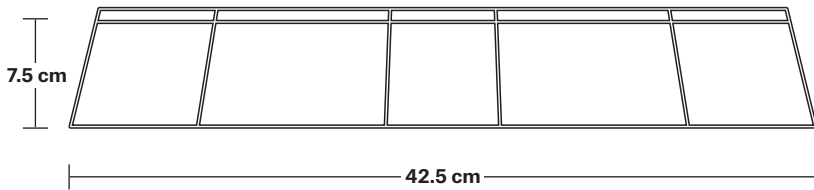

Step - 16 Inch - Cage Only

Product Code: S16-CG

H: 7.5 cm x W: 42.5 cm x D: 42.5 cm

SPECIFICATIONS

We meet all UK and EU lighting and safety regulations.

Our products are hand finished to ensure an authentic vintage look and therefore they may vary slightly from those shown in the images.

Bulb required: Standard screw (E27) fitting, max 40W.

Cage weight: 0.4 kg

INFORMATION

Finishes: Aluminium.

DIMENSIONS

Cage Diameter: 42.5 cm / 16.8"

Cage Height: 7.5 cm / 3"