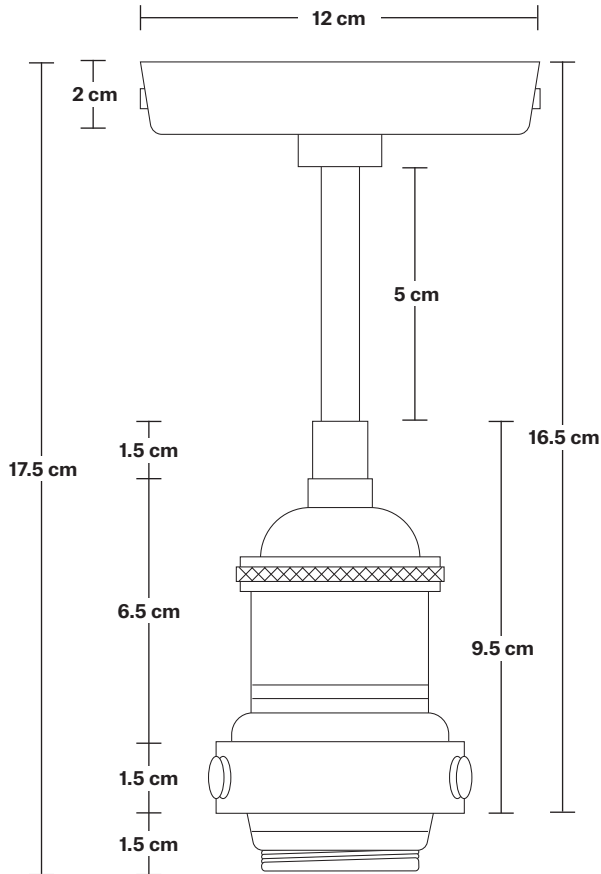

Brooklyn Flush Mount Holder

Product Code: BR-FM

H: 17.5 cm x W: 12 cm x D: 12 cm

SPECIFICATIONS

We meet all UK and EU lighting and safety regulations.

Our products are hand finished to ensure an authentic vintage look and therefore they may vary slightly from those shown in the images.

Bulb required: Standard screw (E27) fitting, max 40W.

Weight: 0.5 kg

INFORMATION

Finishes: Brass, Pewter and Copper.

Ready to be installed, installation required.

Wall mount screws not included.

Ceiling rose: Pewter.

DIMENSIONS

Holder Diameter: 12 cm / 4.7"

Holder Height: 17.5 cm / 6.9"

Ceiling Rose Diameter: 12 cm / 4.7"

Ceiling Rose Depth: 2 cm / 0.8"