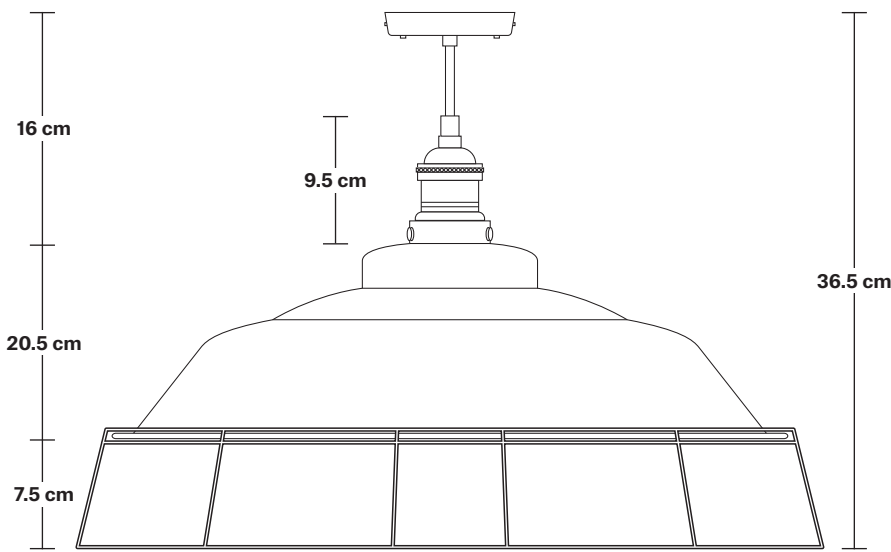

# Brooklyn Step Flush Mount - 16 Inch

Product Code: BR-SFM16

H: 36.5 cm x W: 41 cm x D: 41 cm

## DIMENSIONS

Shade Diameter: 41 cm / 16"

Shade Height (no holder): 13 cm / 5.1"

Holder Diameter: 6 cm / 2.5"

Holder Height: 18 cm / 7.1"

Ceiling Rose Diameter: 12 cm / 4.9"

Ceiling Rose Height: 2 cm / 0.8"

## DIMENSIONS

Shade Diameter: 41 cm / 16"

Shade Height (no holder): 13 cm / 5.1"