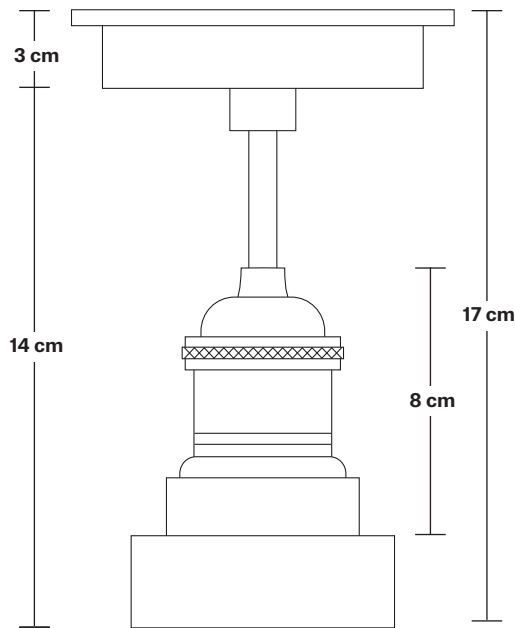

Holders available: Brass, Pewter.

Ceiling rose: Pewter.

IP rating: IP65 with glass

DIMENSIONS

Shade Diameter: 41 cm / 16"

Shade Height (no holder): 13 cm / 5.1"

Holder Diameter: 6 cm / 2.5"

Holder Height: 17 cm / 6.6"

Ceiling Rose Diameter: 13.5 cm / 5.3"

Ceiling Rose Height: 3 cm / 1.2"

INDUSTVILLE

Brooklyn Outdoor & Bathroom Flush Mount Holder

Product Code: BR-IP65-FMH

H: 17 cm x W: 13.5 cm x D: 13.5 cm

SPECIFICATIONS

We meet all UK and EU lighting and safety regulations.

INFORMATION

Finishes: Brass, Pewter, Copper.

Ready to be installed, installation required.

Wall mount screws not included.

Ceiling rose: Pewter.

IP rating: IP65 with glass

DIMENSIONS

Holder Diameter: 6 cm / 2.5"

Holder Height: 17 cm / 6.6"

Ceiling Rose Diameter: 13.5 cm / 5.3"

Ceiling Rose Height: 3 cm / 1.2"

Step - 16 Inch - Shade Only

Product Code: S16-SO

H: 13 cm x W: 41 cm x D: 41 cm

SPECIFICATIONS

We meet all UK and EU lighting and safety regulations.