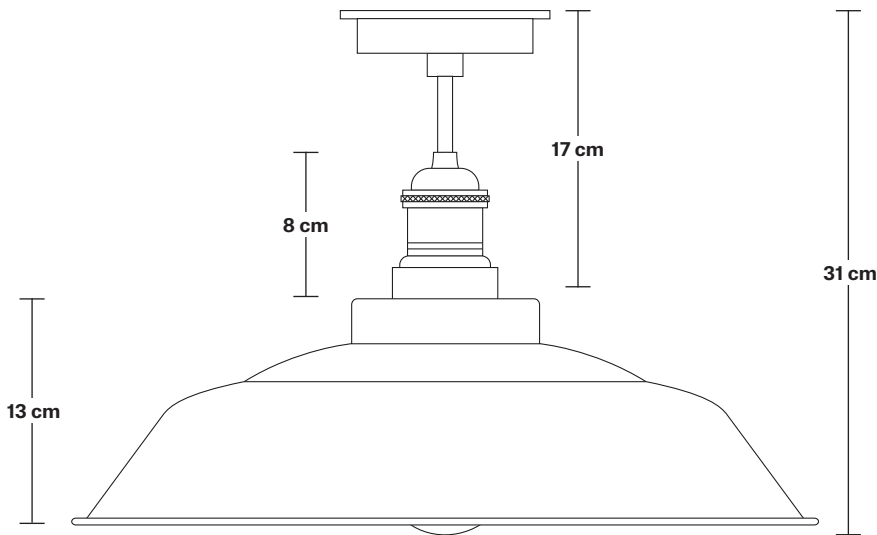

Brooklyn Outdoor & Bathroom Step Flush Mount - 16 Inch

Product Code: BR-IP65-SFM16

H: 31 cm x W: 41 cm x D: 41 cm

SPECIFICATIONS

We meet all UK and EU lighting and safety regulations.

Our products are hand finished to ensure an authentic vintage look and therefore they may vary slightly from those shown in the images.

Bulb required: Standard screw (E27) fitting, max 40W.

Shade weight: 1.2 kg | **Holder weight:** 0.9 kg

Maximum weight: 2.1 kg

INFORMATION

Finishes: Brass.

Ready to be installed, installation required.

Wall mount screws not included.

Holders available: Brass, Pewter.

Ceiling rose: Pewter.

IP rating: IP65 with glass

DIMENSIONS

Shade Diameter: 41 cm / 16"

Shade Height (no holder): 13 cm / 5.1"

Holder Diameter: 6 cm / 2.5"

Holder Height: 17 cm / 6.6"

Ceiling Rose Diameter: 13.5 cm / 5.3"

Ceiling Rose Height: 3 cm / 1.2"

INDUSTVILLE

Brooklyn Outdoor & Bathroom Flush Mount Holder

Product Code: BR-IP65-FMH

H: 17 cm x W: 13.5 cm x D: 13.5 cm

SPECIFICATIONS

We meet all UK and EU lighting and safety regulations.