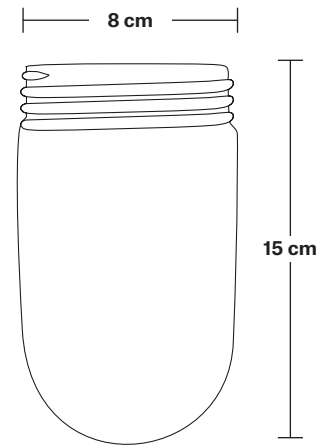

Holders available: Brass, Pewter.

Ceiling rose: Pewter.

IP rating: IP65 with glass

DIMENSIONS

Shade Diameter: 41 cm / 16"

Shade Height (no holder): 13 cm / 5.1"

Holder Diameter: 6 cm / 2.5"

Holder Height: 17 cm / 6.6"

Ceiling Rose Diameter: 13.5 cm / 5.3"

Ceiling Rose Height: 3 cm / 1.2"

INDUSTVILLE

Brooklyn Outdoor & Bathroom Flush Mount Holder

Product Code: BR-IP65-FMH

H: 17 cm x W: 13.5 cm x D: 13.5 cm

SPECIFICATIONS

We meet all UK and EU lighting and safety regulations.

INFORMATION

Finishes: Brass, Pewter, Copper.

Ready to be installed, installation required.

Wall mount screws not included.

Ceiling rose: Pewter.

IP rating: IP65 with glass

DIMENSIONS

Holder Diameter: 6 cm / 2.5"

Holder Height: 17 cm / 6.6"

Ceiling Rose Diameter: 13.5 cm / 5.3"

Ceiling Rose Height: 3 cm / 1.2"

Step - 16 Inch - Shade Only

Product Code: S16-SO

H: 13 cm x W: 41 cm x D: 41 cm

SPECIFICATIONS

We meet all UK and EU lighting and safety regulations.