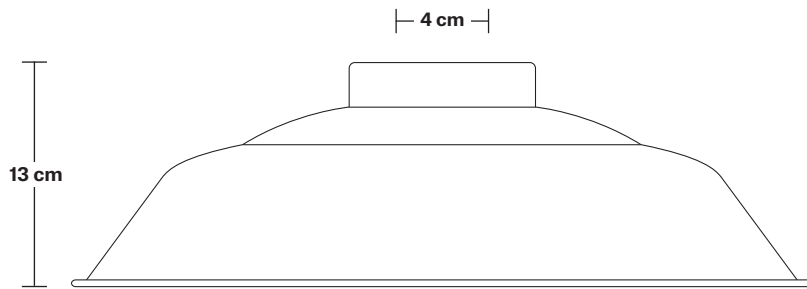

Ceiling Rose Diameter: 13.5 cm / 5.3"

Ceiling Rose Height: 3 cm / 1.2"

INDUSTVILLE

Brooklyn Outdoor & Bathroom Flush Mount Holder

Product Code: BR-IP65-FMH

H: 17 cm x W: 13.5 cm x D: 13.5 cm

SPECIFICATIONS

We meet all UK and EU lighting and safety regulations.

INFORMATION

Finishes: Brass, Pewter, Copper.

Ready to be installed, installation required.

Wall mount screws not included.

Ceiling rose: Pewter.

IP rating: IP65 with glass

DIMENSIONS

Holder Diameter: 6 cm / 2.5"

Holder Height: 17 cm / 6.6"

Ceiling Rose Diameter: 13.5 cm / 5.3"

Ceiling Rose Height: 3 cm / 1.2"

Step - 16 Inch - Shade Only

Product Code: S16-SO

H: 13 cm x W: 41 cm x D: 41 cm

SPECIFICATIONS

We meet all UK and EU lighting and safety regulations.

DIMENSIONS

Shade Diameter: 41 cm / 16"

Shade Height (no holder): 13 cm / 5.1"

Brooklyn Outdoor & Bathroom Step Flush Mount - 16 Inch - Brass

Brooklyn Outdoor & Bathroom Step Flush Mount - 16 Inch - Brass

Brooklyn Outdoor & Bathroom Step Flush Mount - 16 Inch - Brass - Brass Holder