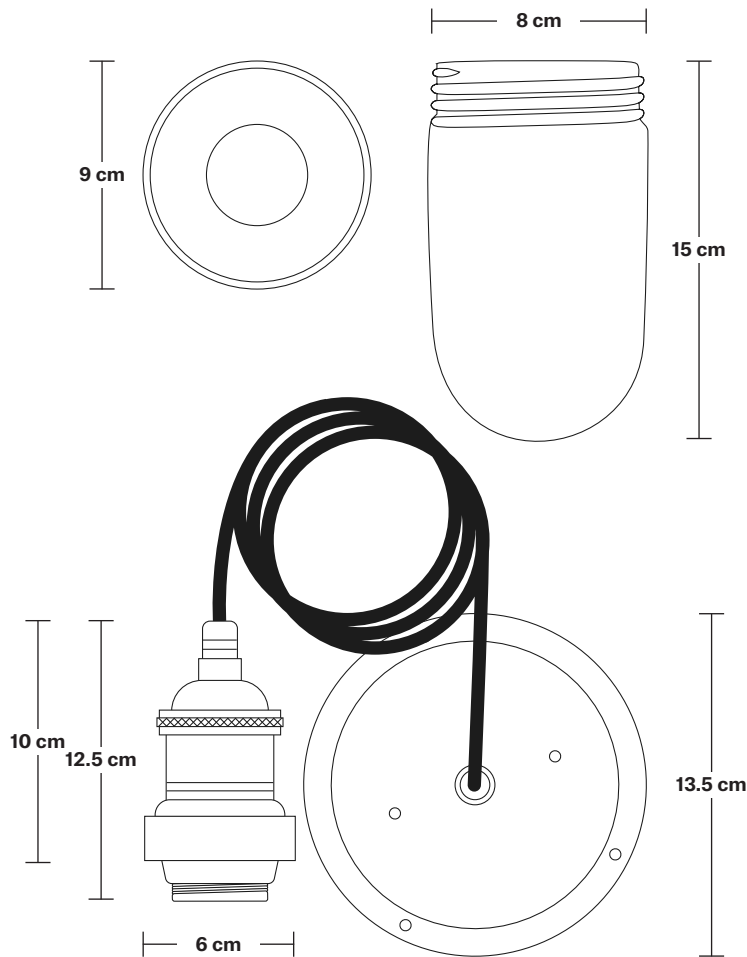

## DIMENSIONS

Shade Diameter: 41 cm / 16"

Shade Height (no holder): 13 cm / 5.1"

Holder Diameter: 6 cm / 2.5"

Holder Height: 12.5 cm / 4.3"

Ceiling Rose Diameter: 13.5 cm / 5.3"

Ceiling Rose Height: 3 cm / 1.2"

# Brooklyn Outdoor & Bathroom Cord Set ES E27 Bulb Holder

Product Code: BR-IP65-CS

H: 115.5 cm x W: 13.5 cm x D: 13.5 cm

## DIMENSIONS

Bulb Holder Diameter: 6 cm / 2.5"

Bulb Holder Height: 12.5 cm / 4.3"

Ceiling Rose Diameter: 13.5 cm / 5.3"

Ceiling Rose Height: 3 cm / 1.2"

Full Drop: 115.5 cm / 45.5"

## DIMENSIONS

Shade Diameter: 41 cm / 16"

Shade Height (no holder): 13 cm / 5.1"