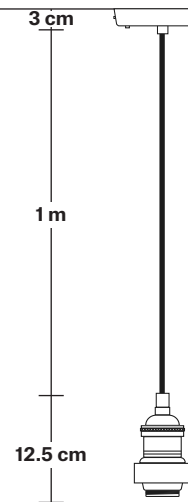

Brooklyn Outdoor & Bathroom Cord Set ES E27 Bulb Holder

Product Code: BR-IP65-CS

H: 115.5 cm x W: 13.5 cm x D: 13.5 cm

SPECIFICATIONS

We meet all UK and EU lighting and safety regulations.

Our products are hand finished to ensure an authentic vintage look and therefore they may vary slightly from those shown in the images.

Bulb required: Standard screw (E27) fitting, max 40W.

Weight: 0.8 kg

INFORMATION

Finishes: Brass, Pewter, Copper.

Ready to be installed, installation required.

Wall mount screws not included.

IP rating: IP65 with glass

DIMENSIONS

Bulb Holder Diameter: 6 cm / 2.5"

Bulb Holder Height: 12.5 cm / 4.3"

Ceiling Rose Diameter: 13.5 cm / 5.3"

Ceiling Rose Height: 3 cm / 1.2"

Full Drop: 115.5 cm / 45.5"