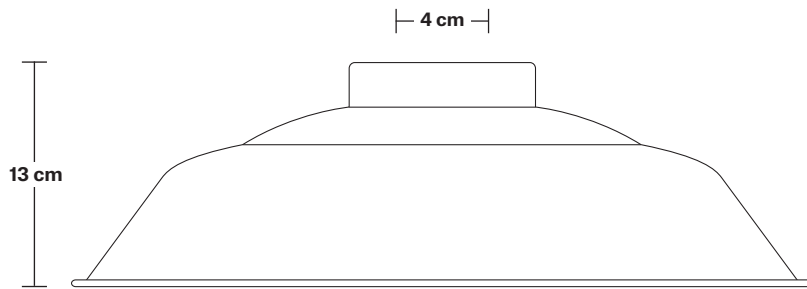

Step - 16 Inch - Shade Only

Product Code: S16-SO

H: 13 cm x W: 41 cm x D: 41 cm

SPECIFICATIONS

We meet all UK and EU lighting and safety regulations.

Our products are hand finished to ensure an authentic vintage look and therefore they may vary slightly from those shown in the images.

Shade weight: 1.2 kg

INFORMATION

Finishes: Brass, Pewter, Light Pewter.

DIMENSIONS

Shade Diameter: 41 cm / 16"

Shade Height (no holder): 13 cm / 5.1"