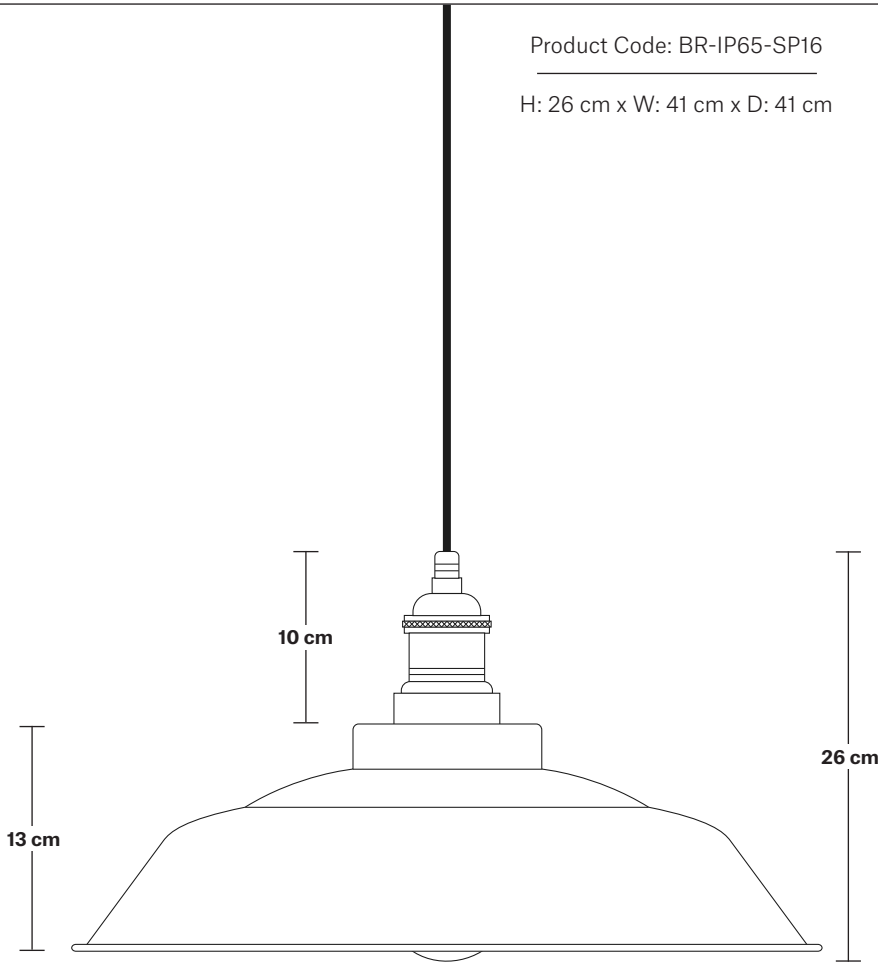

# Brooklyn Outdoor & Bathroom Step Pendant - 16 Inch

Product Code: BR-IP65-SP16

H: 26 cm x W: 41 cm x D: 41 cm

**Bulb required:** Standard screw (E27) fitting, max 40W.

**Shade weight:** 1.2 kg | **Holder weight:** 0.8 kg

**Maximum weight:** 2 kg

## DIMENSIONS

Shade Diameter: 41 cm / 16"

Shade Height (no holder): 13 cm / 5.1"

Holder Diameter: 6 cm / 2.5"

Holder Height: 12.5 cm / 4.3"

Ceiling Rose Diameter: 13.5 cm / 5.3"

Ceiling Rose Height: 3 cm / 1.2"

## DIMENSIONS

Bulb Holder Diameter: 6 cm / 2.5"

Bulb Holder Height: 12.5 cm / 4.3"

Ceiling Rose Diameter: 13.5 cm / 5.3"

Ceiling Rose Height: 3 cm / 1.2"

Full Drop: 115.5 cm / 45.5"