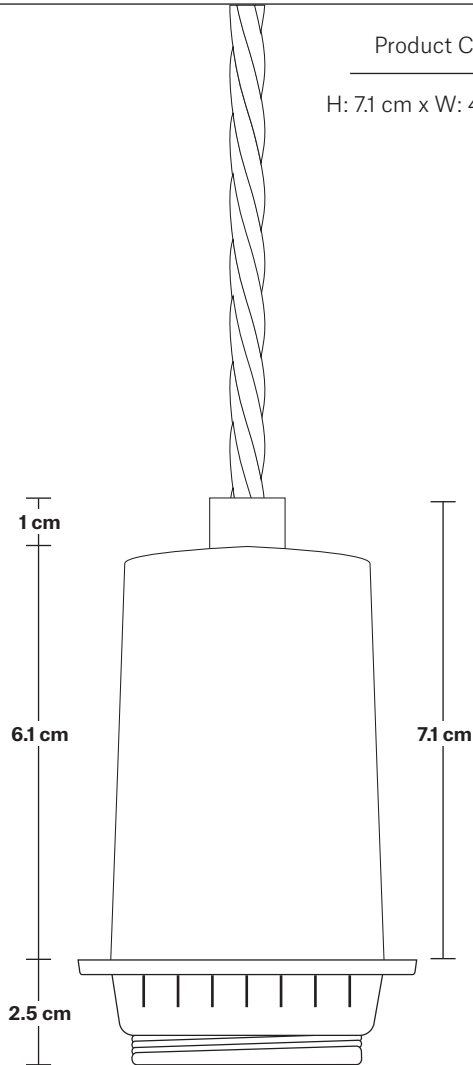

## DIMENSIONS

Shade Diameter: 38 cm / 15"

Shade Height (no holder): 7 cm / 2.8"

Holder Diameter: 4 cm / 1.6"

Holder Height: 10 cm / 4.1"

Ceiling Rose Diameter: 8 cm / 3"

Ceiling Rose Height: 2 cm / 0.8"

INDUSTVILLE

# Sleek Edison ES E27 Bulb Holder

Product Code: SL-EBH

H: 7.1 cm x W: 4.5 cm x D: 4.5 cm

## DIMENSIONS

Bulb Holder Height: 9.6 cm / 3.8"

Bulb Holder Depth: 4.5 cm / 1.8"

INDUSTVILLE