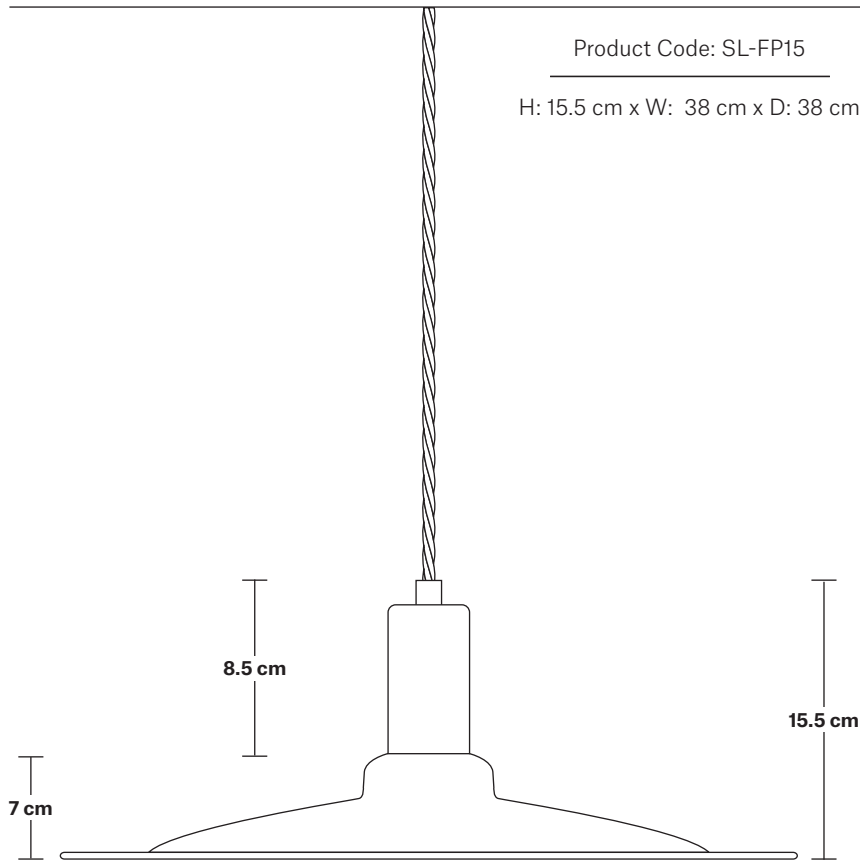

# Sleek Flat Pendant - 15 Inch

Product Code: SL-FP15

H: 15.5 cm x W: 38 cm x D: 38 cm

**Bulb required:** Standard screw (E27) fitting, max 40W.

**Shade weight:** 0.9 kg | **Holder weight:** 0.2 kg

**Maximum weight:** 1.1 kg

## DIMENSIONS

Shade Diameter: 38 cm / 15"

Shade Height (no holder): 7 cm / 2.8"

Holder Diameter: 4 cm / 1.6"

Holder Height: 10 cm / 4.1"

Ceiling Rose Diameter: 8 cm / 3"

Ceiling Rose Height: 2 cm / 0.8"

INDUSTVILLE

## DIMENSIONS

Shade Diameter: 38 cm / 15"

Shade Height (no holder): 7 cm / 2.8"

INDUSTVILLE