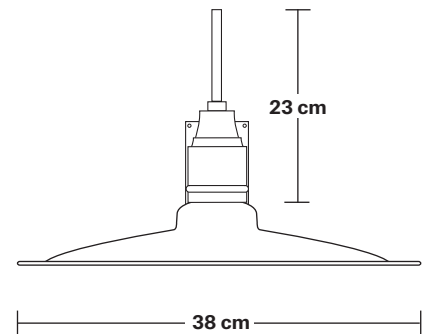

Long Arm Flat Wall Light – 15 Inch

Product Code: LA-FWL15

H: 34 cm x W: 38 cm x D: 110 cm

SPECIFICATIONS

We meet all UK and EU lighting and safety regulations.

Our products are hand finished to ensure an authentic vintage look and therefore they may vary slightly from those shown in the images.

Wall mount screws not included.

Wall mount rose: Pewter.

DIMENSIONS

Shade Diameter: 38 cm / 15"

Shade Height (no holder): 7 cm / 2.8"

Holder Diameter: 94 cm / 37"

Holder Height: 25 cm / 9.8"

Wall Plate Height: 19.5 cm / 7.6"

Wall Plate Width: 10 cm / 3.9"

Wall Plate Depth: 2.5 cm / 0.9"

INDUSTVILLE

Flat- 15 Inch - Shade Only

Product Code: F15-SO

H: 7 cm x W: 38 cm x D: 38 cm

SPECIFICATIONS

We meet all UK and EU lighting and safety regulations.

DIMENSIONS

Shade Diameter: 38 cm / 15"

Shade Height (no holder): 7 cm / 2.8"

Long Arm Wall Holder

Product Code: LA-WL-P

H: 25 cm x W: 10 cm x D: 94 cm

SPECIFICATIONS

We meet all UK and EU lighting and safety regulations.