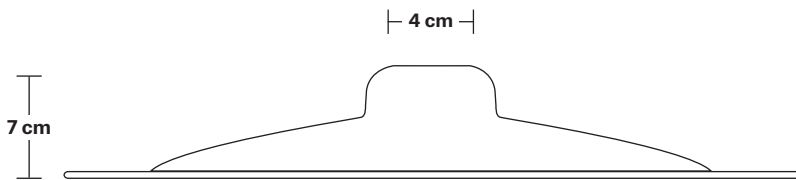

Bulb required: Standard screw (E27) fitting, max 40W.

Shade weight: 0.9 kg | **Holder weight:** 1.5 kg

Maximum weight: 2.4 kg

INFORMATION

Finishes: Pewter, Brass.

Ready to be installed, installation required.

Wall mount screws not included.

Wall mount rose: Pewter.

DIMENSIONS

Shade Diameter: 38 cm / 15"

Shade Height (no holder): 7 cm / 2.8"

Holder Diameter: 94 cm / 37"

Holder Height: 25 cm / 9.8"

Wall Plate Height: 19.5 cm / 7.6"

Wall Plate Width: 10 cm / 3.9"

Wall Plate Depth: 2.5 cm / 0.9"

INDUSTVILLE

Flat- 15 Inch - Shade Only

Product Code: F15-SO

H: 7 cm x W: 38 cm x D: 38 cm

SPECIFICATIONS

We meet all UK and EU lighting and safety regulations.

DIMENSIONS

Shade Diameter: 38 cm / 15"

Shade Height (no holder): 7 cm / 2.8"

Long Arm Wall Holder

Product Code: LA-WL-P

H: 25 cm x W: 10 cm x D: 94 cm

SPECIFICATIONS

We meet all UK and EU lighting and safety regulations.