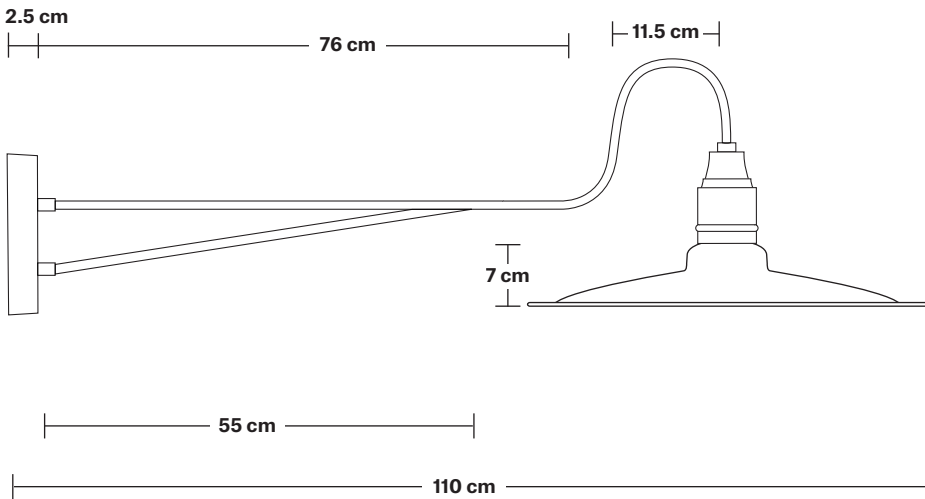

Long Arm Flat Wall Light – 15 Inch

Product Code: LA-FWL15

H: 34 cm x W: 38 cm x D: 110 cm

SPECIFICATIONS

We meet all UK and EU lighting and safety regulations.

Our products are hand finished to ensure an authentic vintage look and therefore they may vary slightly from those shown in the images.

Wall mount screws not included.

Wall mount rose: Pewter.

DIMENSIONS

Shade Diameter: 38 cm / 15"

Shade Height (no holder): 7 cm / 2.8"

Holder Diameter: 94 cm / 37"

Holder Height: 25 cm / 9.8"

Wall Plate Height: 19.5 cm / 7.6"

Wall Plate Width: 10 cm / 3.9"

Wall Plate Depth: 2.5 cm / 0.9"

INDUSTVILLE

Flat- 15 Inch - Shade Only

Product Code: F15-SO

H: 7 cm x W: 38 cm x D: 38 cm

SPECIFICATIONS

We meet all UK and EU lighting and safety regulations.

DIMENSIONS

Shade Diameter: 38 cm / 15"

Shade Height (no holder): 7 cm / 2.8"

Long Arm Wall Holder

Product Code: LA-WL-P

H: 25 cm x W: 10 cm x D: 94 cm

SPECIFICATIONS

We meet all UK and EU lighting and safety regulations.