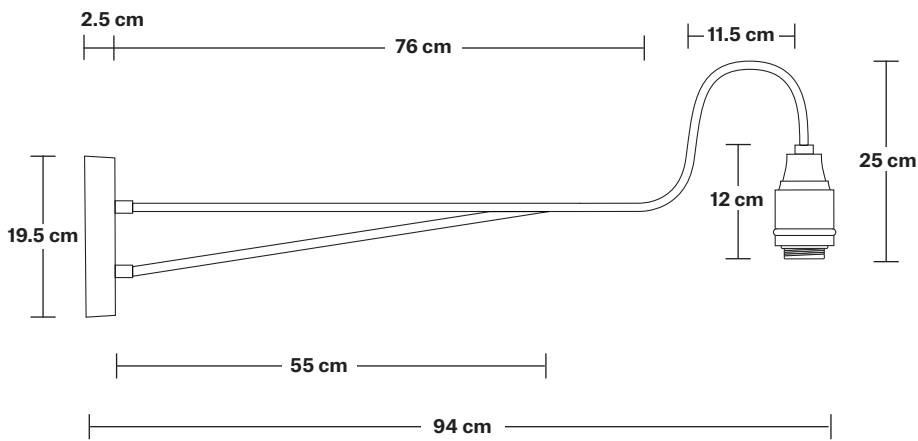

Wall mount screws not included.

Wall mount rose: Pewter.

DIMENSIONS

Shade Diameter: 38 cm / 15"

Shade Height (no holder): 7 cm / 2.8"

Holder Diameter: 94 cm / 37"

Holder Height: 25 cm / 9.8"

Wall Plate Height: 19.5 cm / 7.6"

Wall Plate Width: 10 cm / 3.9"

Wall Plate Depth: 2.5 cm / 0.9"

INDUSTVILLE

Flat- 15 Inch - Shade Only

Product Code: F15-SO

H: 7 cm x W: 38 cm x D: 38 cm

SPECIFICATIONS

We meet all UK and EU lighting and safety regulations.

DIMENSIONS

Shade Diameter: 38 cm / 15"

Shade Height (no holder): 7 cm / 2.8"

Long Arm Wall Holder

Product Code: LA-WL-P

H: 25 cm x W: 10 cm x D: 94 cm

SPECIFICATIONS

We meet all UK and EU lighting and safety regulations.

INFORMATION

Finishes: Pewter.

Ready to be installed, installation required.

Wall mount screws not included.

Wall mount rose: Pewter.

DIMENSIONS

Holder Diameter: 94 cm / 37"

Holder Height: 25 cm / 9.8"