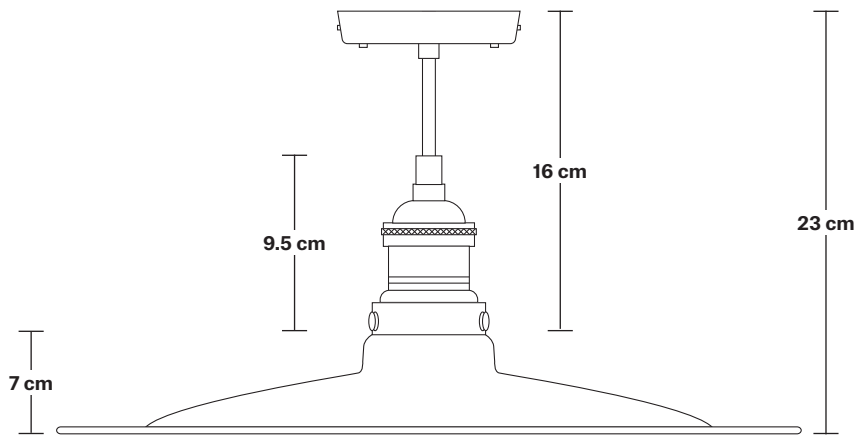

Brooklyn Flat Flush Mount - 15 Inch

Product Code: BR-FFM15

H: 23 cm x W: 38 cm x D: 38 cm

SPECIFICATIONS

We meet all UK and EU lighting and safety regulations.

Our products are hand finished to ensure an authentic vintage look and therefore they may vary slightly from those shown in the images.

Bulb required: Standard screw (E27) fitting, max 40W.

Shade weight: 0.9 kg | **Holder weight:** 0.5 kg

Maximum weight: 1.4 kg

INFORMATION

Finishes: Brass, Pewter and Copper.

Ready to be installed, installation required.

Wall mount screws not included.

Holders available: Brass, Pewter and Copper.

DIMENSIONS

Shade Diameter: 38 cm / 15"

Shade Height (no holder): 7 cm / 2.8"

Holder Diameter: 6 cm / 2.5"

Holder Height: 18 cm / 7.1"

Ceiling Rose Diameter: 12 cm / 4.9"

Ceiling Rose Height: 2 cm / 0.8"

INDUSTVILLE

Brooklyn Flush Mount Holder

Product Code: BR-FM

H: 17.5 cm x W: 12 cm x D: 12 cm

SPECIFICATIONS

We meet all UK and EU lighting and safety regulations.