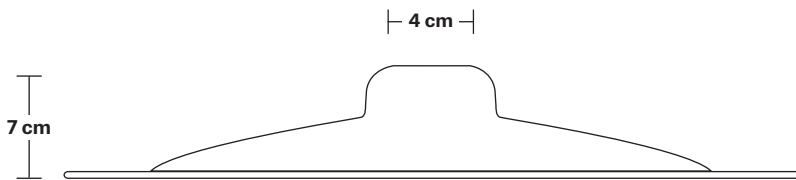

Wall mount screws not included.

Holders available: Brass, Pewter and Copper.

DIMENSIONS

Shade Diameter: 38 cm / 15"

Shade Height (no holder): 7 cm / 2.8"

Holder Diameter: 6 cm / 2.5"

Holder Height: 18 cm / 7.1"

Ceiling Rose Diameter: 12 cm / 4.9"

Ceiling Rose Height: 2 cm / 0.8"

INDUSTVILLE

Brooklyn Flush Mount Holder

Product Code: BR-FM

H: 17.5 cm x W: 12 cm x D: 12 cm

SPECIFICATIONS

We meet all UK and EU lighting and safety regulations.

INFORMATION

Finishes: Brass, Pewter and Copper.

Ready to be installed, installation required.

Wall mount screws not included.

Ceiling rose: Pewter.

DIMENSIONS

Holder Diameter: 12 cm / 4.7"

Holder Height: 17.5 cm / 6.9"

Ceiling Rose Diameter: 12 cm / 4.7"

Ceiling Rose Depth: 2 cm / 0.8"

Flat- 15 Inch - Shade Only

Product Code: F15-SO

H: 7 cm x W: 38 cm x D: 38 cm

SPECIFICATIONS

We meet all UK and EU lighting and safety regulations.