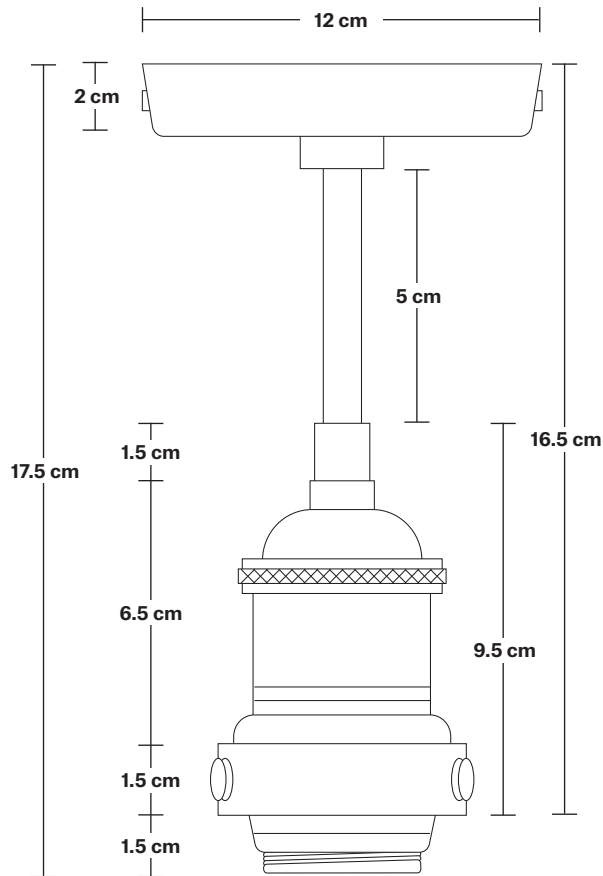

Wall mount screws not included.

Holders available: Brass, Pewter and Copper.

DIMENSIONS

Shade Diameter: 38 cm / 15"

Shade Height (no holder): 7 cm / 2.8"

Holder Diameter: 6 cm / 2.5"

Holder Height: 18 cm / 7.1"

Ceiling Rose Diameter: 12 cm / 4.9"

Ceiling Rose Height: 2 cm / 0.8"

INDUSTVILLE

Brooklyn Flush Mount Holder

Product Code: BR-FM

H: 17.5 cm x W: 12 cm x D: 12 cm

SPECIFICATIONS

We meet all UK and EU lighting and safety regulations.

INFORMATION

Finishes: Brass, Pewter and Copper.

Ready to be installed, installation required.

Wall mount screws not included.

Ceiling rose: Pewter.

DIMENSIONS

Holder Diameter: 12 cm / 4.7"

Holder Height: 17.5 cm / 6.9"

Ceiling Rose Diameter: 12 cm / 4.7"

Ceiling Rose Depth: 2 cm / 0.8"

Flat- 15 Inch - Shade Only

Product Code: F15-SO

H: 7 cm x W: 38 cm x D: 38 cm

SPECIFICATIONS

We meet all UK and EU lighting and safety regulations.