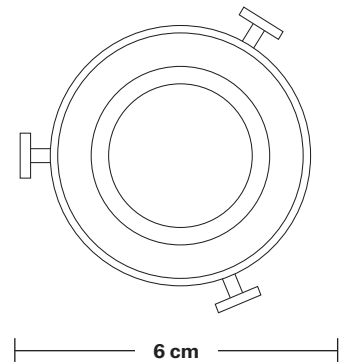

Wall mount screws not included.

Holders available: Brass, Pewter and Copper.

DIMENSIONS

Shade Diameter: 38 cm / 15"

Shade Height (no holder): 7 cm / 2.8"

Holder Diameter: 6 cm / 2.5"

Holder Height: 18 cm / 7.1"

Ceiling Rose Diameter: 12 cm / 4.9"

Ceiling Rose Height: 2 cm / 0.8"

INDUSTVILLE

Brooklyn Flush Mount Holder

Product Code: BR-FM

H: 17.5 cm x W: 12 cm x D: 12 cm

SPECIFICATIONS

We meet all UK and EU lighting and safety regulations.

INFORMATION

Finishes: Brass, Pewter and Copper.

Ready to be installed, installation required.

Wall mount screws not included.

Ceiling rose: Pewter.

DIMENSIONS

Holder Diameter: 12 cm / 4.7"

Holder Height: 17.5 cm / 6.9"

Ceiling Rose Diameter: 12 cm / 4.7"

Ceiling Rose Depth: 2 cm / 0.8"

Flat- 15 Inch - Shade Only

Product Code: F15-SO

H: 7 cm x W: 38 cm x D: 38 cm

SPECIFICATIONS

We meet all UK and EU lighting and safety regulations.