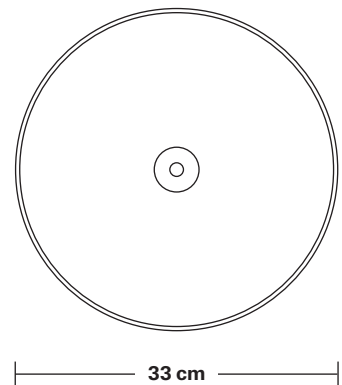

Sleek Dome Pendant - 13 Inch

Product Code: SL-DP13

H: 29.5 cm x W: 33 cm x D: 33 cm

SPECIFICATIONS

We meet all UK and EU lighting and safety regulations.

Our products are hand finished to ensure an authentic vintage look and therefore they may vary slightly from those shown in the images.

Bulb required: Standard screw (E27) fitting, max 40W.

Shade weight: 1.1 kg | **Holder weight:** 0.2 kg

Maximum weight: 1.3 kg

INFORMATION

Finishes: Brass, Pewter, Copper, Copper & Pewter, Brass & Pewter.

Ready to be installed, installation required.

Wall mount screws not included.

Holders available: Brass, Pewter and Copper.

Flex: 1m Black Twisted Fabric Flex.

Ceiling rose: Brass, Pewter and Copper.

DIMENSIONS

Shade Diameter: 33 cm / 13"

Shade Height (no holder): 21 cm / 8.3"

Holder Diameter: 4 cm / 1.6"

Holder Height: 10 cm / 4.1"

Ceiling Rose Diameter: 8 cm / 3"

Ceiling Rose Height: 2 cm / 0.8"

INDUSTVILLE

Dome - 13 Inch - Shade Only

Product Code: D13-SO

H: 21 cm x W: 33 cm x D: 33 cm