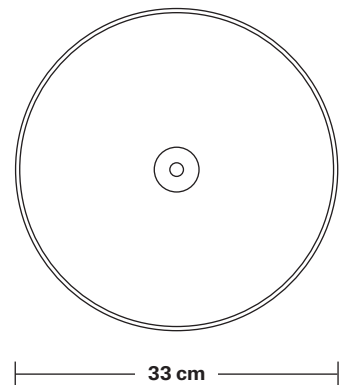

## DIMENSIONS

Shade Diameter: 33 cm / 13"

Shade Height (no holder): 21 cm / 8.3"

Holder Diameter: 6 cm / 2.5"

Holder Height: 12.5 cm / 4.3"

Ceiling Rose Diameter: 13.5 cm / 5.3"

Ceiling Rose Height: 3 cm / 1.2"

## DIMENSIONS

Bulb Holder Diameter: 6 cm / 2.5"

Bulb Holder Height: 12.5 cm / 4.3"

Ceiling Rose Diameter: 13.5 cm / 5.3"

Ceiling Rose Height: 3 cm / 1.2"

Full Drop: 115.5 cm / 45.5"

# Dome - 13 Inch - Shade Only

Product Code: D13-SO

H: 21 cm x W: 33 cm x D: 33 cm

## DIMENSIONS

Shade Diameter: 33 cm / 13"

Shade Height (no holder): 21 cm / 8.3"