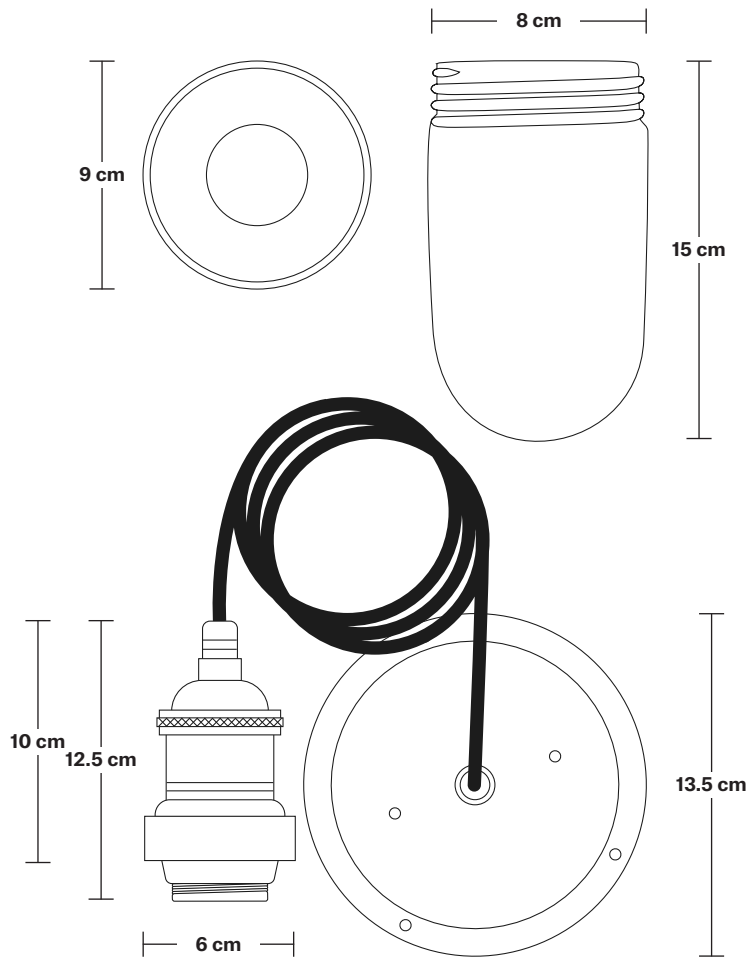

# Brooklyn Outdoor & Bathroom Dome Pendant - 13 Inch

Product Code: BR-IP65-DP13

H: 31 cm x W: 33 cm x D: 33 cm

## DIMENSIONS

Shade Diameter: 33 cm / 13"

Shade Height (no holder): 21 cm / 8.3"

Holder Diameter: 6 cm / 2.5"

Holder Height: 12.5 cm / 4.3"

Ceiling Rose Diameter: 13.5 cm / 5.3"

Ceiling Rose Height: 3 cm / 1.2"

# Brooklyn Outdoor & Bathroom Cord Set ES E27 Bulb Holder

Product Code: BR-IP65-CS

H: 115.5 cm x W: 13.5 cm x D: 13.5 cm

## DIMENSIONS

Bulb Holder Diameter: 6 cm / 2.5"

Bulb Holder Height: 12.5 cm / 4.3"

Ceiling Rose Diameter: 13.5 cm / 5.3"

Ceiling Rose Height: 3 cm / 1.2"

Full Drop: 115.5 cm / 45.5"