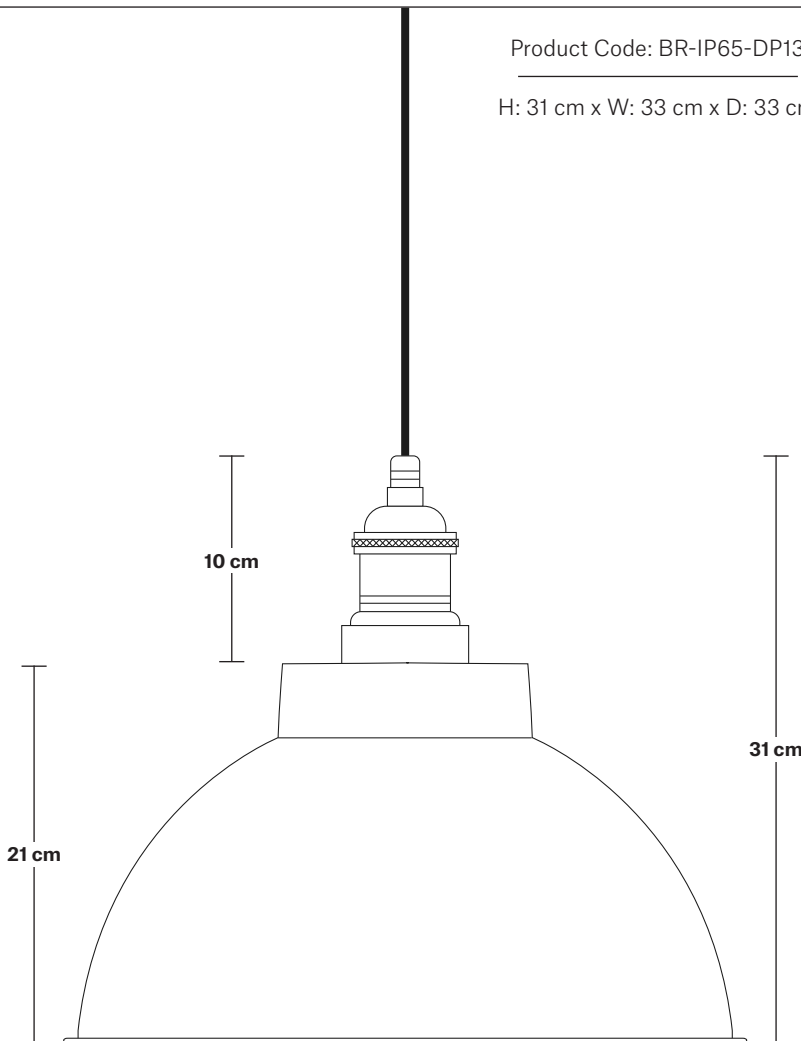

# Brooklyn Outdoor & Bathroom Dome Pendant - 13 Inch

Product Code: BR-IP65-DP13

H: 31 cm x W: 33 cm x D: 33 cm

## DIMENSIONS

Shade Diameter: 33 cm / 13"

Shade Height (no holder): 21 cm / 8.3"

Holder Diameter: 6 cm / 2.5"

Holder Height: 12.5 cm / 4.3"

Ceiling Rose Diameter: 13.5 cm / 5.3"

Ceiling Rose Height: 3 cm / 1.2"

## DIMENSIONS

Bulb Holder Diameter: 6 cm / 2.5"

Bulb Holder Height: 12.5 cm / 4.3"

Ceiling Rose Diameter: 13.5 cm / 5.3"

Ceiling Rose Height: 3 cm / 1.2"

Full Drop: 115.5 cm / 45.5"

# Dome - 13 Inch - Shade Only

Product Code: D13-SO

H: 21 cm x W: 33 cm x D: 33 cm