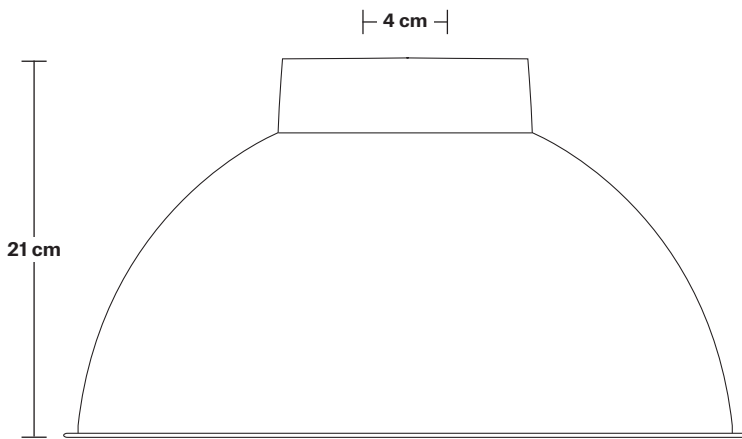

## DIMENSIONS

Shade Diameter: 33 cm / 13"

Shade Height (no holder): 21 cm / 8.3"

Holder Diameter: 6 cm / 2.5"

Holder Height: 12.5 cm / 4.3"

Ceiling Rose Diameter: 13.5 cm / 5.3"

Ceiling Rose Height: 3 cm / 1.2"

## DIMENSIONS

Bulb Holder Diameter: 6 cm / 2.5"

Bulb Holder Height: 12.5 cm / 4.3"

Ceiling Rose Diameter: 13.5 cm / 5.3"

Ceiling Rose Height: 3 cm / 1.2"

Full Drop: 115.5 cm / 45.5"

# Dome - 13 Inch - Shade Only

Product Code: D13-SO

H: 21 cm x W: 33 cm x D: 33 cm

## DIMENSIONS

Shade Diameter: 33 cm / 13"

Shade Height (no holder): 21 cm / 8.3"