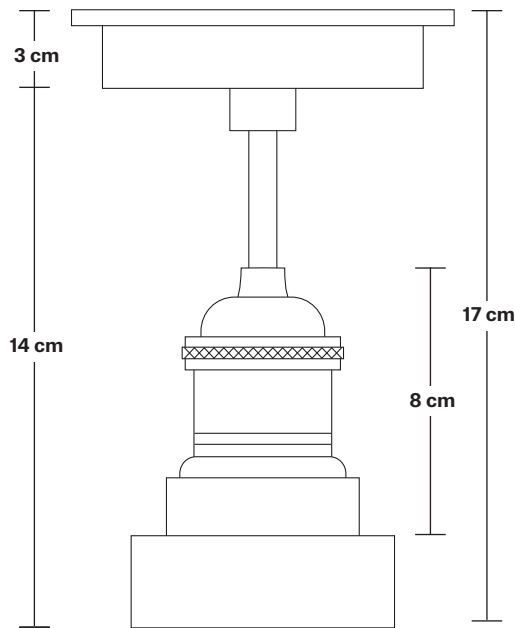

## DIMENSIONS

Shade Diameter: 33 cm / 13"

Shade Height (no holder): 21 cm / 8.3"

Holder Diameter: 6 cm / 2.5"

Holder Height: 17 cm / 6.6"

Ceiling Rose Diameter: 13.5 cm / 5.3"

Ceiling Rose Height: 3 cm / 1.2"

# Brooklyn Outdoor & Bathroom Flush Mount Holder

Product Code: BR-IP65-FMH

H: 17 cm x W: 13.5 cm x D: 13.5 cm

## DIMENSIONS

Holder Diameter: 6 cm / 2.5"

Holder Height: 17 cm / 6.6"

Ceiling Rose Diameter: 13.5 cm / 5.3"

Ceiling Rose Height: 3 cm / 1.2"

## DIMENSIONS

Shade Diameter: 33 cm / 13"

Shade Height (no holder): 21 cm / 8.3"