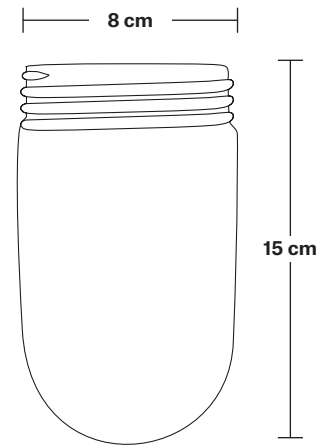

## DIMENSIONS

Shade Diameter: 33 cm / 13"

Shade Height (no holder): 21 cm / 8.3"

Holder Diameter: 6 cm / 2.5"

Holder Height: 17 cm / 6.6"

Ceiling Rose Diameter: 13.5 cm / 5.3"

Ceiling Rose Height: 3 cm / 1.2"

# Brooklyn Outdoor & Bathroom Flush Mount Holder

Product Code: BR-IP65-FMH

H: 17 cm x W: 13.5 cm x D: 13.5 cm

## DIMENSIONS

Holder Diameter: 6 cm / 2.5"

Holder Height: 17 cm / 6.6"

Ceiling Rose Diameter: 13.5 cm / 5.3"

Ceiling Rose Height: 3 cm / 1.2"

## DIMENSIONS

Shade Diameter: 33 cm / 13"

Shade Height (no holder): 21 cm / 8.3"