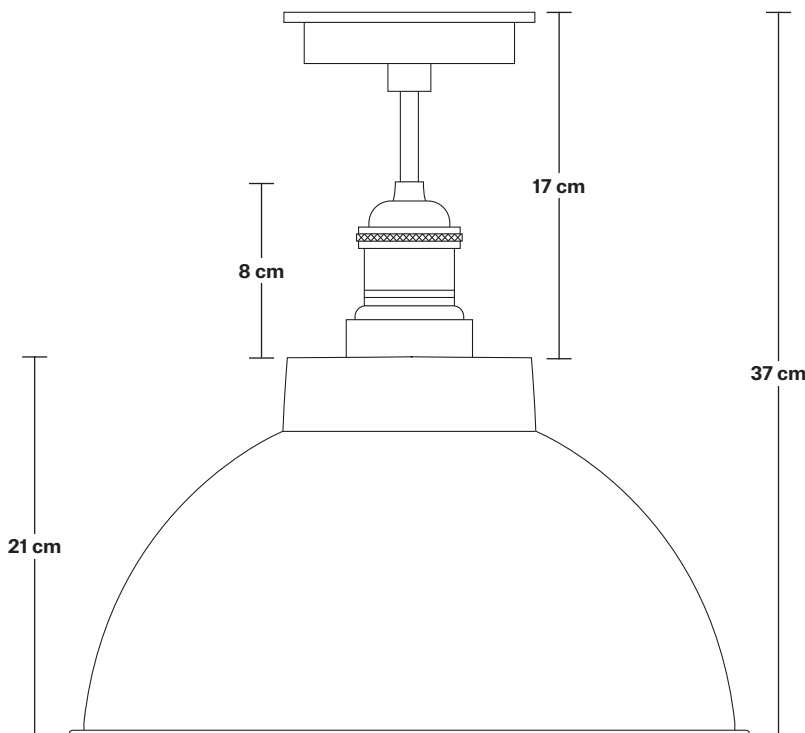

# Brooklyn Outdoor & Bathroom Dome Flush Mount - 13 Inch

Product Code: BR-IP65-DFM13

H: 37 cm x W: 33 cm x D: 33 cm

## DIMENSIONS

Shade Diameter: 33 cm / 13"

Shade Height (no holder): 21 cm / 8.3"

Holder Diameter: 6 cm / 2.5"

Holder Height: 17 cm / 6.6"

Ceiling Rose Diameter: 13.5 cm / 5.3"

Ceiling Rose Height: 3 cm / 1.2"

## DIMENSIONS

Holder Diameter: 6 cm / 2.5"

Holder Height: 17 cm / 6.6"

Ceiling Rose Diameter: 13.5 cm / 5.3"

Ceiling Rose Height: 3 cm / 1.2"

## DIMENSIONS

Shade Diameter: 33 cm / 13"

Shade Height (no holder): 21 cm / 8.3"