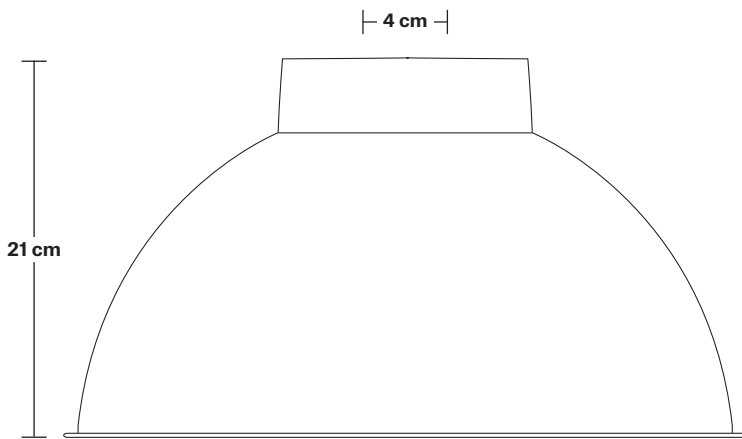

## DIMENSIONS

Shade Diameter: 33 cm / 13"

Shade Height (no holder): 21 cm / 8.3"

Holder Diameter: 6 cm / 2.5"

Holder Height: 17 cm / 6.6"

Ceiling Rose Diameter: 13.5 cm / 5.3"

Ceiling Rose Height: 3 cm / 1.2"

## DIMENSIONS

Holder Diameter: 6 cm / 2.5"

Holder Height: 17 cm / 6.6"

Ceiling Rose Diameter: 13.5 cm / 5.3"

Ceiling Rose Height: 3 cm / 1.2"

# Dome - 13 Inch - Shade Only

Product Code: D13-SO

H: 21 cm x W: 33 cm x D: 33 cm

## DIMENSIONS

Shade Diameter: 33 cm / 13"

Shade Height (no holder): 21 cm / 8.3"