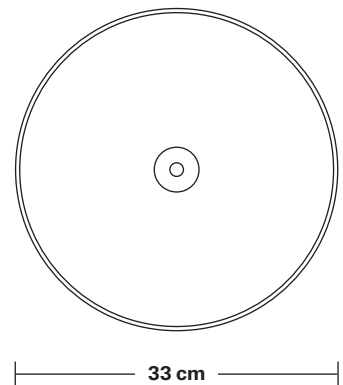

## DIMENSIONS

Shade Diameter: 33 cm / 13"

Shade Height (no holder): 21 cm / 8.3"

Holder Diameter: 6 cm / 2.5"

Holder Height: 17 cm / 6.6"

Ceiling Rose Diameter: 13.5 cm / 5.3"

Ceiling Rose Height: 3 cm / 1.2"

## DIMENSIONS

Holder Diameter: 6 cm / 2.5"

Holder Height: 17 cm / 6.6"

Ceiling Rose Diameter: 13.5 cm / 5.3"

Ceiling Rose Height: 3 cm / 1.2"

# Dome - 13 Inch - Shade Only

Product Code: D13-SO

H: 21 cm x W: 33 cm x D: 33 cm

## DIMENSIONS

Shade Diameter: 33 cm / 13"

Shade Height (no holder): 21 cm / 8.3"