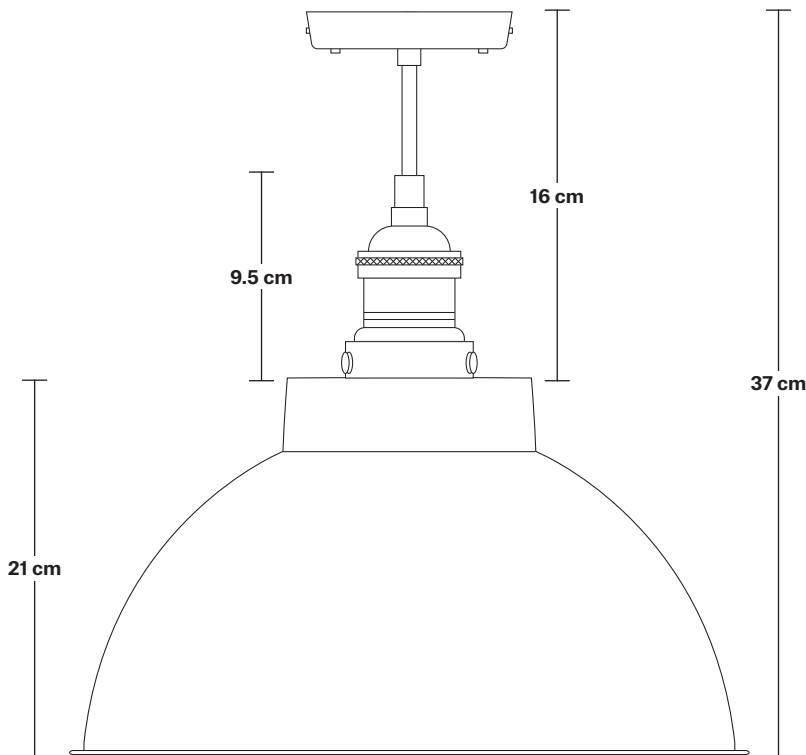

Brooklyn Dome Flush Mount - 13 Inch

Product Code: BR-DFM13

H: 37 cm x W: 33 cm x D: 33 cm

SPECIFICATIONS

We meet all UK and EU lighting and safety regulations.

Our products are hand finished to ensure an authentic vintage look and therefore they may vary slightly from those shown in the images.

Wall mount screws not included.

Holders available: Brass, Pewter and Copper.

DIMENSIONS

Shade Diameter: 33 cm / 13"

Shade Height (no holder): 21 cm / 8.3"

Holder Diameter: 6 cm / 2.5"

Holder Height: 18 cm / 7.1"

Ceiling Rose Diameter: 12 cm / 4.9"

Ceiling Rose Height: 2 cm / 0.8"

Brooklyn Flush Mount Holder

Product Code: BR-FM

H: 17.5 cm x W: 12 cm x D: 12 cm

SPECIFICATIONS

We meet all UK and EU lighting and safety regulations.

Ceiling Rose Diameter: 12 cm / 4.7"

Ceiling Rose Depth: 2 cm / 0.8"

Dome - 13 Inch - Shade Only

Product Code: D13-SO

H: 21 cm x W: 33 cm x D: 33 cm

SPECIFICATIONS

We meet all UK and EU lighting and safety regulations.