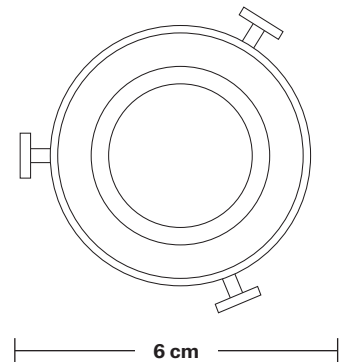

Brooklyn Dome Flush Mount - 13 Inch

Product Code: BR-DFM13

H: 37 cm x W: 33 cm x D: 33 cm

SPECIFICATIONS

We meet all UK and EU lighting and safety regulations.

Our products are hand finished to ensure an authentic vintage look and therefore they may vary slightly from those shown in the images.

Wall mount screws not included.

Holders available: Brass, Pewter and Copper.

DIMENSIONS

Shade Diameter: 33 cm / 13"

Shade Height (no holder): 21 cm / 8.3"

Holder Diameter: 6 cm / 2.5"

Holder Height: 18 cm / 7.1"

Ceiling Rose Diameter: 12 cm / 4.9"

Ceiling Rose Height: 2 cm / 0.8"

Brooklyn Flush Mount Holder

Product Code: BR-FM

H: 17.5 cm x W: 12 cm x D: 12 cm

SPECIFICATIONS

We meet all UK and EU lighting and safety regulations.

Ceiling Rose Diameter: 12 cm / 4.7"

Ceiling Rose Depth: 2 cm / 0.8"

Dome - 13 Inch - Shade Only

Product Code: D13-SO

H: 21 cm x W: 33 cm x D: 33 cm

SPECIFICATIONS

We meet all UK and EU lighting and safety regulations.