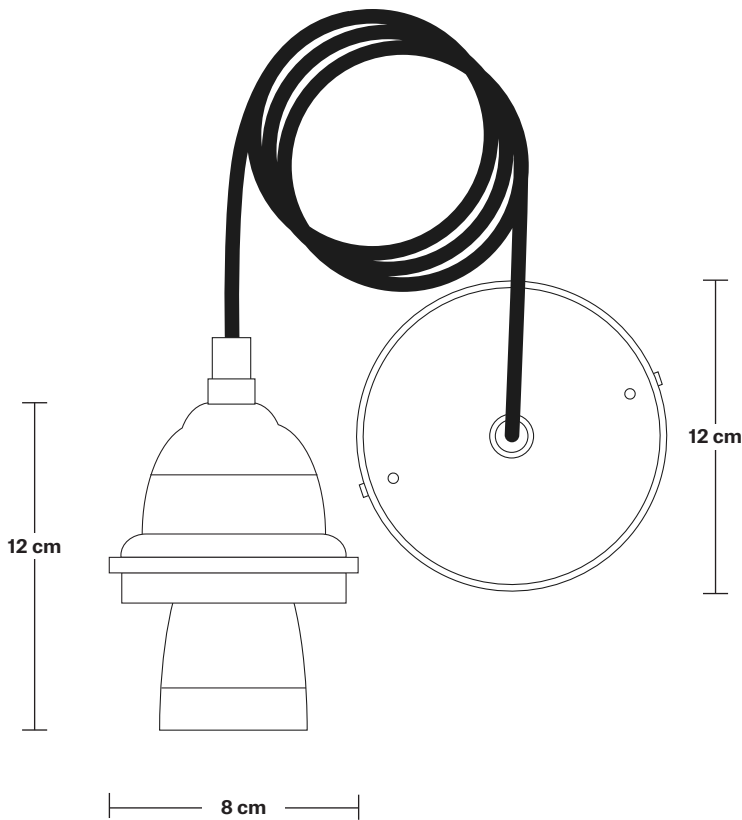

Ready to be installed, installation required.

Wall mount screws not included.

Holders available: Aluminium.

Flex: 1m Black Round Plastic Flex.

Ceiling rose: Aluminium.

DIMENSIONS

Shade Diameter: 30.4 cm / 12"

Shade Height (no holder): 15.5 cm / 6"

Holder Diameter: 8 cm / 3.1"

Holder Height: 8 cm / 3.1"

Ceiling Rose Diameter: 12 cm / 4.7"

Ceiling Rose Height: 7 cm / 2.8"

INDUSTVILLE

Old Factory Heat Cord Set ES E27 Bulb Holder

Product Code: OF-HCS-BK-LP

H: 114 cm x W: 12 cm x D: 12 cm

SPECIFICATIONS

We meet all UK and EU lighting and safety regulations.

Our products are hand finished to ensure an authentic vintage look and therefore they may vary slightly from those shown in the images.

DIMENSIONS

Bulb Holder Diameter: 8 cm / 3.1"

Bulb Holder Height: 12 cm / 4.7"

Ceiling Rose Diameter: 12 cm / 4.7"

Ceiling Rose Height: 2 cm / 0.8"

Full Drop: 114 cm / 44.8"

Old Factory - 12 Inch - Pewter

Shade Only