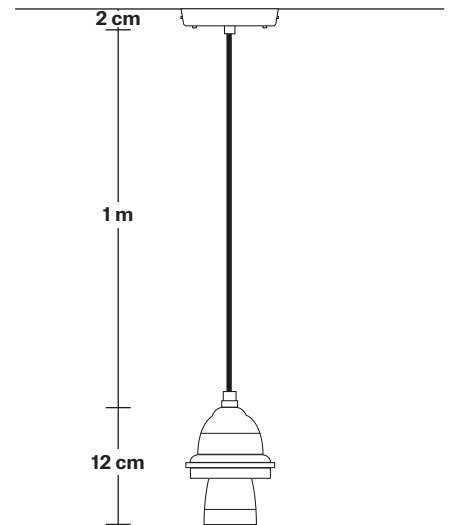

Ready to be installed, installation required.

Wall mount screws not included.

Holders available: Aluminium.

Flex: 1m Black Round Plastic Flex.

Ceiling rose: Aluminium.

DIMENSIONS

Shade Diameter: 30.4 cm / 12"

Shade Height (no holder): 15.5 cm / 6"

Holder Diameter: 8 cm / 3.1"

Holder Height: 8 cm / 3.1"

Ceiling Rose Diameter: 12 cm / 4.7"

Ceiling Rose Height: 7 cm / 2.8"

INDUSTVILLE

Old Factory Heat Cord Set ES E27 Bulb Holder

Product Code: OF-HCS-BK-LP

H: 114 cm x W: 12 cm x D: 12 cm

SPECIFICATIONS

We meet all UK and EU lighting and safety regulations.

Our products are hand finished to ensure an authentic vintage look and therefore they may vary slightly from those shown in the images.

DIMENSIONS

Bulb Holder Diameter: 8 cm / 3.1"

Bulb Holder Height: 12 cm / 4.7"

Ceiling Rose Diameter: 12 cm / 4.7"

Ceiling Rose Height: 2 cm / 0.8"

Full Drop: 114 cm / 44.8"

Old Factory - 12 Inch - Pewter

Shade Only