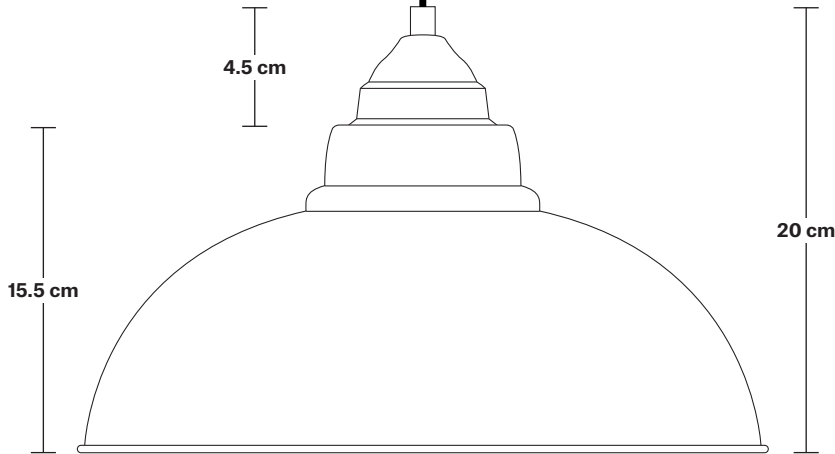

Old Factory Heat Pendant - 12 Inch

Product Code: OF-HLP12

H: 20 cm x W: 30.4 cm x D: 30.4 cm

SPECIFICATIONS

We meet all UK and EU lighting and safety regulations.

Our products are hand finished to ensure an authentic vintage look and therefore they may vary slightly from those shown in the images.

Ready to be installed, installation required.

Wall mount screws not included.

Holders available: Aluminium.

Flex: 1m Black Round Plastic Flex.

Ceiling rose: Aluminium.

DIMENSIONS

Shade Diameter: 30.4 cm / 12"

Product Code: OF-HCS-BK-LP

H: 114 cm x W: 12 cm x D: 12 cm

SPECIFICATIONS

We meet all UK and EU lighting and safety regulations.

Our products are hand finished to ensure an authentic vintage look and therefore they may vary slightly from those shown in the images.

DIMENSIONS

Bulb Holder Diameter: 8 cm / 3.1"

Bulb Holder Height: 12 cm / 4.7"

Ceiling Rose Diameter: 12 cm / 4.7"

Ceiling Rose Height: 2 cm / 0.8"

Full Drop: 114 cm / 44.8"

Old Factory - 12 Inch - Pewter

Shade Only