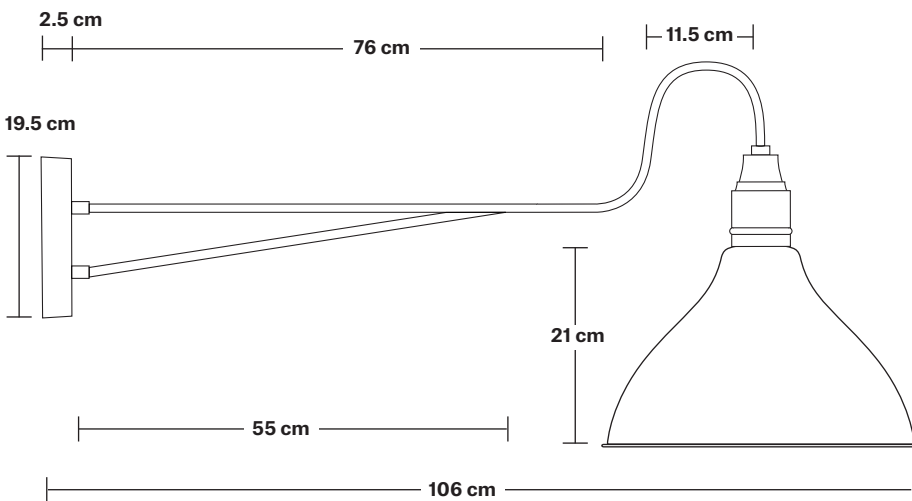

# Long Arm Cone Wall Light – 12 Inch

Product Code: LA-CWL12

H: 33 cm x W: 30 cm x D: 106 cm

## DIMENSIONS

Shade Diameter: 33 cm / 13"

Shade Height (no holder): 21 cm / 8.3"

Holder Diameter: 94 cm / 37"

Holder Height: 25 cm / 9.8"

Wall Plate Height: 19.5 cm / 7.6"

Wall Plate Width: 10 cm / 3.9"

Wall Plate Depth: 2.5 cm / 0.9"

# Long Arm Wall Holder

Product Code: LA-WL-P

H: 25 cm x W: 10 cm x D: 94 cm

## DIMENSIONS

Holder Diameter: 94 cm / 37"

Holder Height: 25 cm / 9.8"

Holder Width: 6 cm / 2.3"

Wall Plate Height: 19.5 cm / 7.6"

Wall Plate Width: 10 cm / 3.9"

Wall Plate Depth: 2.5 cm / 0.9"

INDUSTVILLE