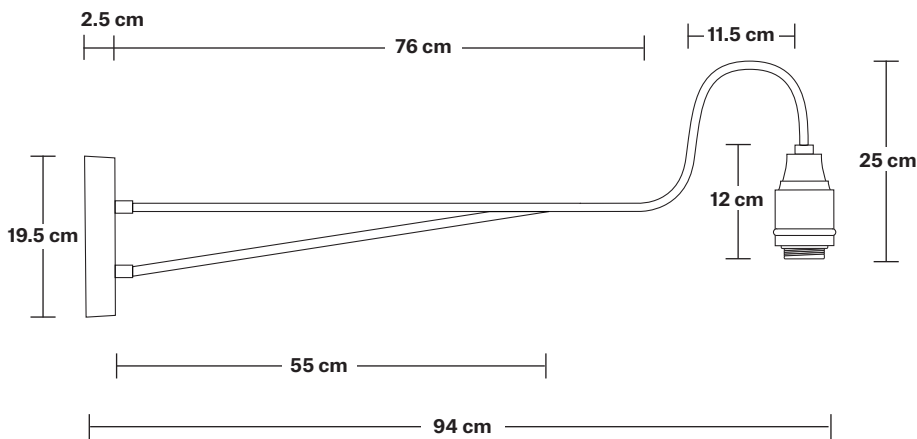

# Long Arm Cone Wall Light – 12 Inch

Product Code: LA-CWL12

H: 33 cm x W: 30 cm x D: 106 cm

## DIMENSIONS

Shade Diameter: 33 cm / 13"

Shade Height (no holder): 21 cm / 8.3"

Holder Diameter: 94 cm / 37"

Holder Height: 25 cm / 9.8"

Wall Plate Height: 19.5 cm / 7.6"

Wall Plate Width: 10 cm / 3.9"

Wall Plate Depth: 2.5 cm / 0.9"

# Long Arm Wall Holder

Product Code: LA-WL-P

H: 25 cm x W: 10 cm x D: 94 cm

## DIMENSIONS

Holder Diameter: 94 cm / 37"

Holder Height: 25 cm / 9.8"

Holder Width: 6 cm / 2.3"

Wall Plate Height: 19.5 cm / 7.6"

Wall Plate Width: 10 cm / 3.9"

Wall Plate Depth: 2.5 cm / 0.9"

INDUSTVILLE