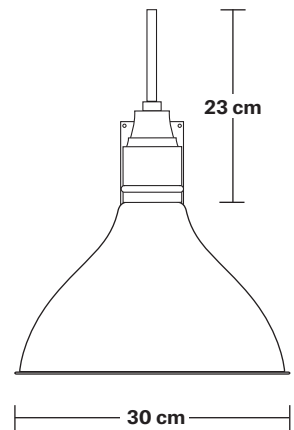

# Long Arm Cone Wall Light – 12 Inch

Product Code: LA-CWL12

H: 33 cm x W: 30 cm x D: 106 cm

## DIMENSIONS

Shade Diameter: 33 cm / 13"

Shade Height (no holder): 21 cm / 8.3"

Holder Diameter: 94 cm / 37"

Holder Height: 25 cm / 9.8"

Wall Plate Height: 19.5 cm / 7.6"

Wall Plate Width: 10 cm / 3.9"

Wall Plate Depth: 2.5 cm / 0.9"

# Long Arm Wall Holder

Product Code: LA-WL-P

H: 25 cm x W: 10 cm x D: 94 cm

## DIMENSIONS

Holder Diameter: 94 cm / 37"

Holder Height: 25 cm / 9.8"

Holder Width: 6 cm / 2.3"

Wall Plate Height: 19.5 cm / 7.6"

Wall Plate Width: 10 cm / 3.9"

Wall Plate Depth: 2.5 cm / 0.9"

INDUSTVILLE