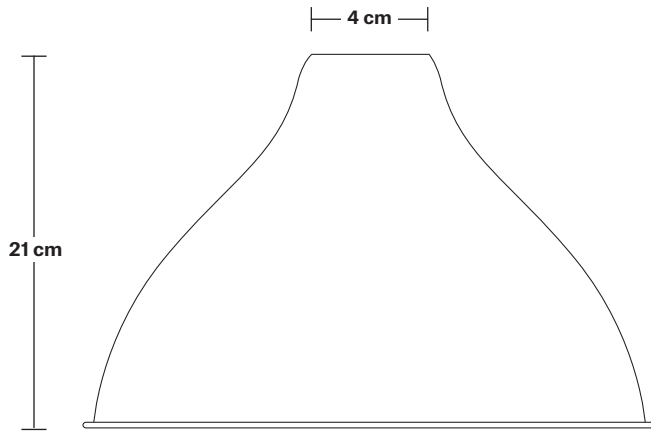

## DIMENSIONS

Shade Diameter: 33 cm / 13"

Shade Height (no holder): 21 cm / 8.3"

Holder Diameter: 94 cm / 37"

Holder Height: 25 cm / 9.8"

Wall Plate Height: 19.5 cm / 7.6"

Wall Plate Width: 10 cm / 3.9"

Wall Plate Depth: 2.5 cm / 0.9"

## DIMENSIONS

Holder Diameter: 94 cm / 37"

Holder Height: 25 cm / 9.8"

Holder Width: 6 cm / 2.3"

Wall Plate Height: 19.5 cm / 7.6"

Wall Plate Width: 10 cm / 3.9"

Wall Plate Depth: 2.5 cm / 0.9"

INDUSTVILLE

# Cone - 12 Inch - Shade Only

Product Code: C12-SO

H: 21 cm x W: 30 cm x D: 30 cm

## DIMENSIONS

Shade Diameter: 30 cm / 12"

Shade Height (no holder): 21 cm / 8.3"