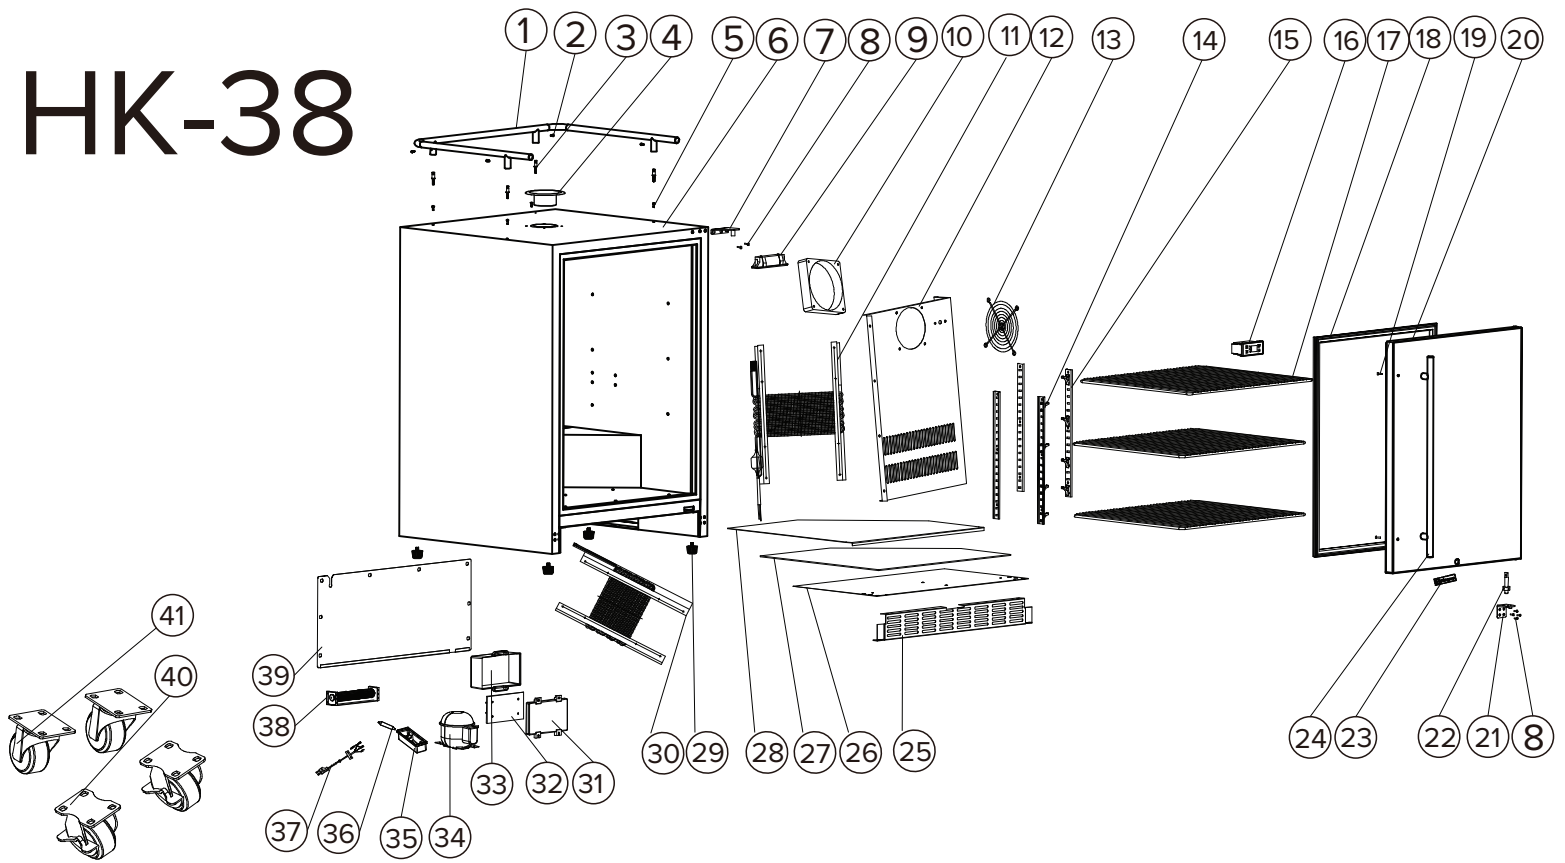

HK-38

| # | Description | KC Part Number |
|----|-----------------------------|----------------|
| 1 | Guard rail | KC HK-0001 |
| 2 | screw 1 | KC HK-0002 |
| 3 | screw 2 | KC HK-0003 |
| 4 | Tower hole plug | KC HK-0004 |
| 5 | screw 3 | KC HK-0005 |
| 6 | cabinet | |
| 7 | right top hinge | KC HK-0006 |
| 8 | screw 4 | KC HK-0007 |
| 9 | LED light | KC HK-0008 |
| 10 | evaporator fan | KC HK-0009 |
| 11 | evaporator | KC HK-0010 |
| 12 | evaporator cover | KC HK-0011 |
| 13 | fan grill | KC HK-0012 |
| 14 | shelf clip | KC HK-0013 |
| 15 | shelf ladder | KC HK-0014 |
| 16 | digital temperature display | KC HK-0015 |
| 17 | wire shelf | KC HK-0016 |
| 18 | door seal gasket | KC HK-0017 |
| 19 | screw 5 | KC HK-0018 |
| 20 | Stainless steel door | KC HK-0019 |
| 8 | screw 4 | KC HK-0007 |
| 21 | bottom hinge | KC HK-0020 |
| 22 | axel | KC HK-0021 |

| # | Description | KC Part Number |
|----|------------------------------|----------------|
| 23 | Kegco logo | |
| 24 | handle | KC HK-0022 |
| 25 | kick plate | KC HK-0023 |
| 26 | Stainless steel bottom plate | KC HK-0024 |
| 27 | plastic bottom plate buffer | KC HK-0025 |
| 28 | cabinet interior bottom | KC HK-0026 |
| 29 | foot | KC HK-0027 |
| 30 | condenser | KC HK-0028 |
| 31 | power panel | KC HK-0029 |
| 32 | power circuit board | KC HK-0030 |
| 33 | power panel cover | KC HK-0031 |
| 34 | compressor | KC HK-0032 |
| 35 | Condensation tray | KC HK-0033 |
| 36 | drier filter | KC HK-0034 |
| 37 | power cable | KC HK-0035 |
| 38 | cross flow fan | KC HK-0036 |
| 39 | back plate | KC HK-0037 |
| 40 | castor with brake | KC HK-0038 |
| 41 | castor without brake | KC HK-0039 |
| | Starter | KC HK-0040 |
| | Overload | KC HK-0041 |
| | Capacitor | KC HK-0042 |