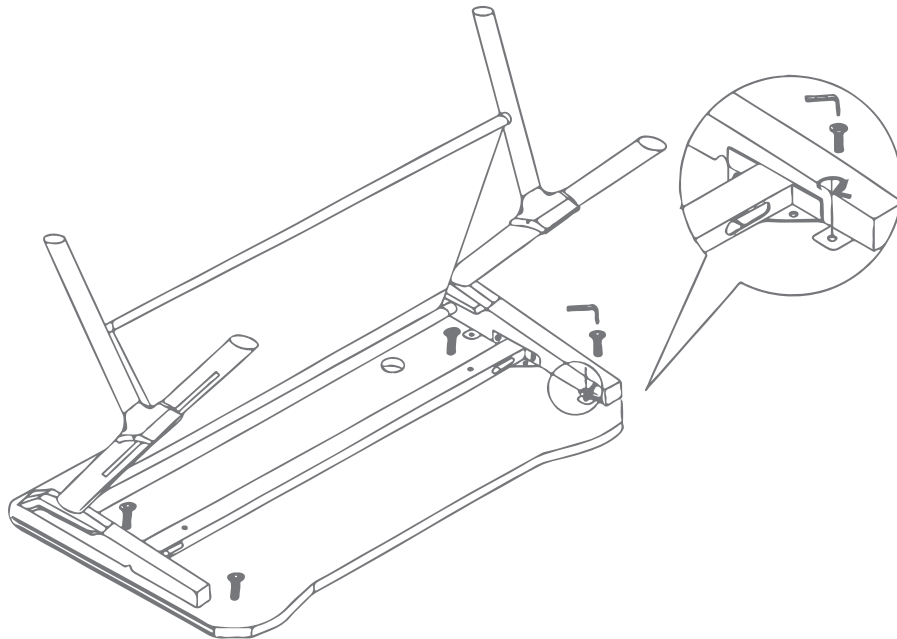

LBT

ASSEMBLY INSTRUCTION

Warning

1. The maximum static loading weight is 220 LB
2. Keep children away from the desk while assembling as there is small sharp parts that may be dangerous

	Bx12	M6x16mm		Cx4	M8x14mm
	Dx2	M6x18mm		Ex1	M5 Spanners
	Fx4	Leg screws		Gx4	Connecting piece
	Hx2	Connector		Ix1	console controller holder
	Wx1	Headphone Hook		Jx1	Cup holder

1

2

3

Ex4 Bx4

4

Ex1 Cx4

5

6