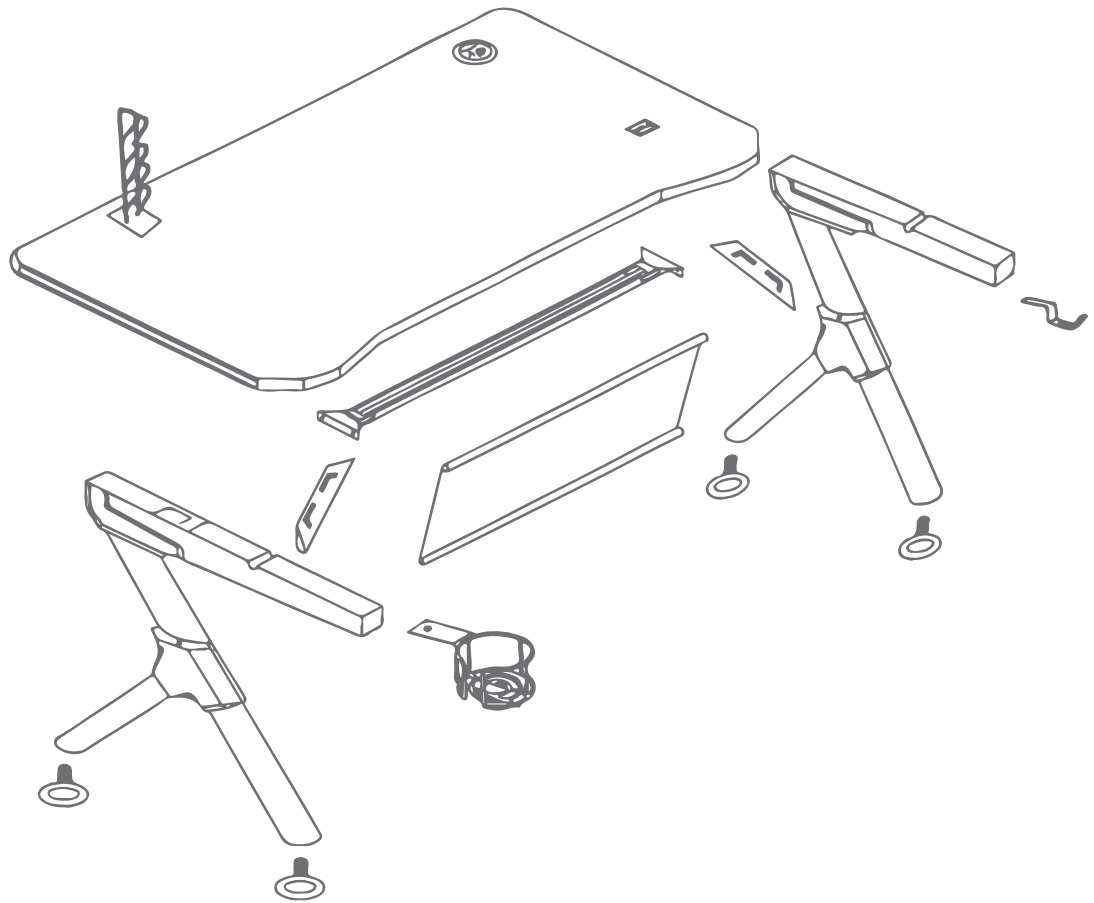

LBT

ASSEMBLY INSTRUCTION

Warning

1. The maximum static loading weight is 220 LB
2. Keep children away from the desk while assembling as there is small sharp parts that may be dangerous

	Bx12	M6x16mm		Cx4	M8x14mm
	Dx2	M6x18mm		Ex1	M5 Spanners
	Fx4	Leg screws		Gx4	Connecting piece
	Hx2	Connector		Ix1	console controller holder
	Wx1	Headphone Hook		Jx1	Cup holder

1

2

3

Ex4 Bx4

4

Ex1 Cx4

5

6