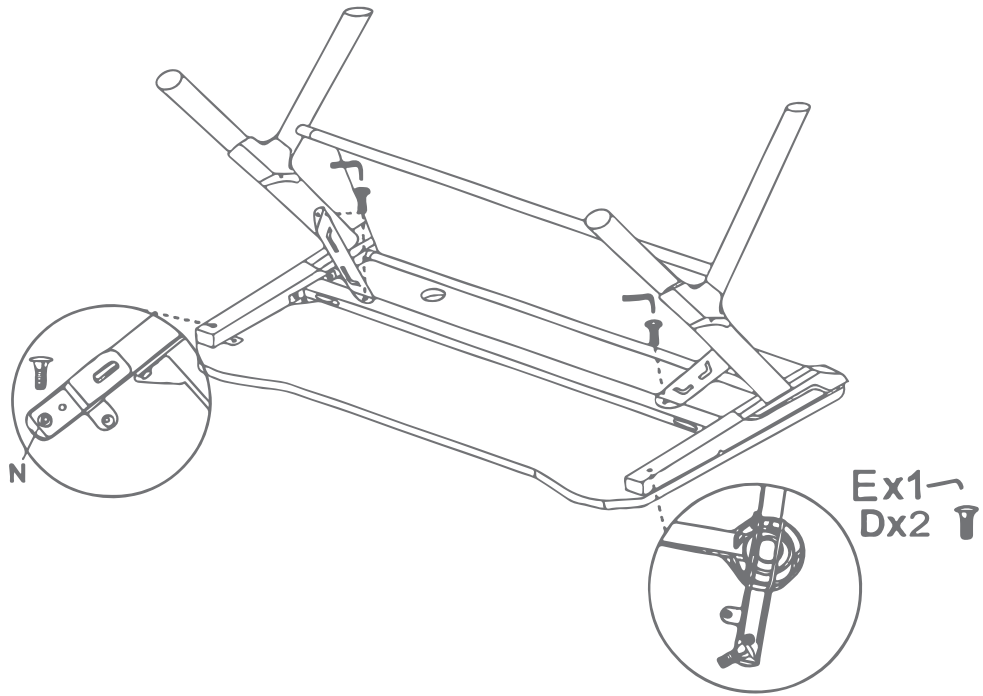

LBT

ASSEMBLY INSTRUCTION

Warning

1. The maximum static loading weight is 220 LB
2. Keep children away from the desk while assembling as there is small sharp parts that may be dangerous

	Bx12	M6x16mm		Cx4	M8x14mm
	Dx2	M6x18mm		Ex1	M5 Spanners
	Fx4	Leg screws		Gx4	Connecting piece
	Hx2	Connector		Ix1	console controller holder
	Wx1	Headphone Hook		Jx1	Cup holder

1

2

3

Ex4 Bx4

4

Ex1 Cx4

5

6