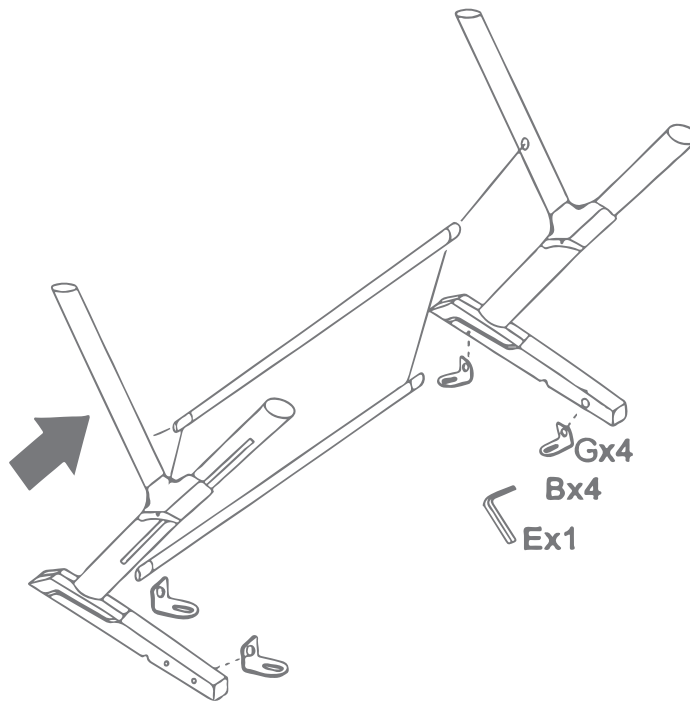

LBT

ASSEMBLY INSTRUCTION

Warning

1. The maximum static loading weight is 220 LB
2. Keep children away from the desk while assembling as there is small sharp parts that may be dangerous

	Bx12	M6x16mm		Cx4	M8x14mm
	Dx2	M6x18mm		Ex1	M5 Spanners
	Fx4	Leg screws		Gx4	Connecting piece
	Hx2	Connector		Ix1	console controller holder
	Wx1	Headphone Hook		Jx1	Cup holder

1

2

3

Ex4 Bx4

4

Ex1 Cx4

5

6