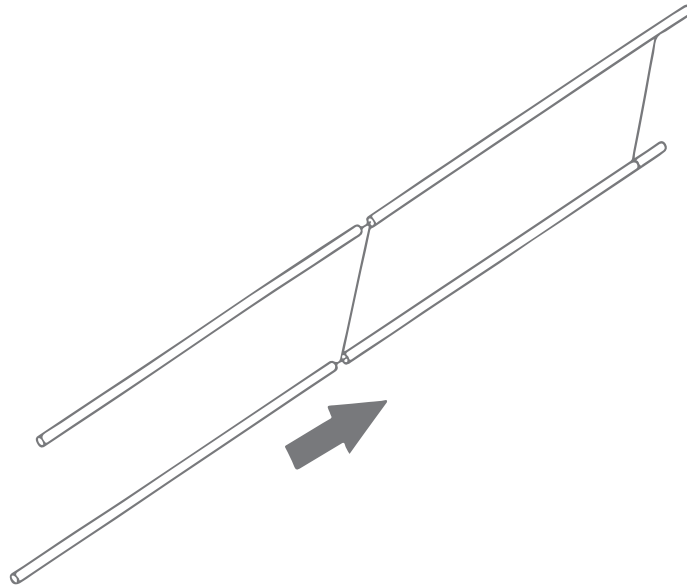

LBT

ASSEMBLY INSTRUCTION

Warning

1. The maximum static loading weight is 220 LB
2. Keep children away from the desk while assembling as there is small sharp parts that may be dangerous

	Bx12	M6x16mm		Cx4	M8x14mm
	Dx2	M6x18mm		Ex1	M5 Spanners
	Fx4	Leg screws		Gx4	Connecting piece
	Hx2	Connector		Ix1	console controller holder
	Wx1	Headphone Hook		Jx1	Cup holder

1

2

3

Ex4 Bx4

4

Ex1 Cx4

5

6