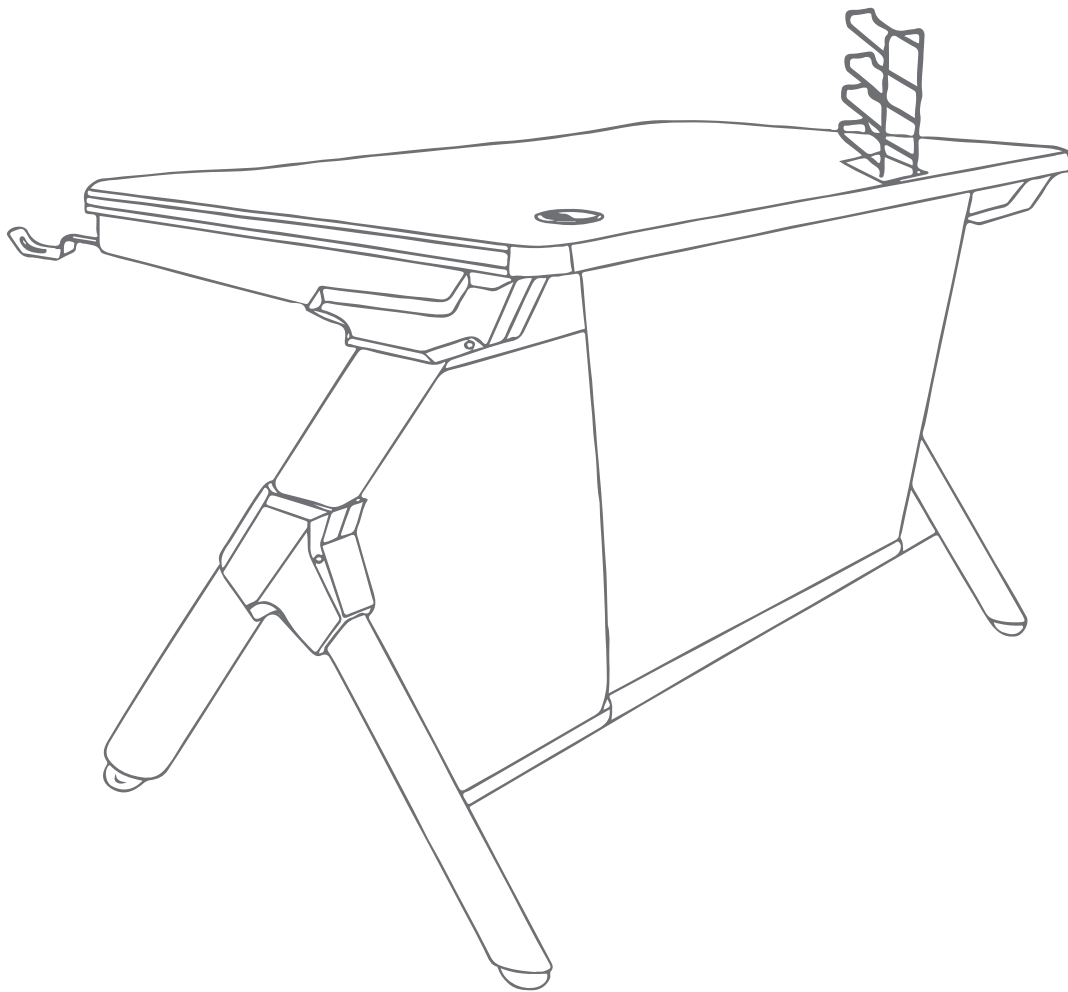

LBT

ASSEMBLY INSTRUCTION

Warning

1. The maximum static loading weight is 220 LB
2. Keep children away from the desk while assembling as there is small sharp parts that may be dangerous

	Bx12	M6x16mm		Cx4	M8x14mm
	Dx2	M6x18mm		Ex1	M5 Spanners
	Fx4	Leg screws		Gx4	Connecting piece
	Hx2	Connector		Ix1	console controller holder
	Wx1	Headphone Hook		Jx1	Cup holder

1

2

3

Ex4 Bx4

4

Ex1 Cx4

5

6