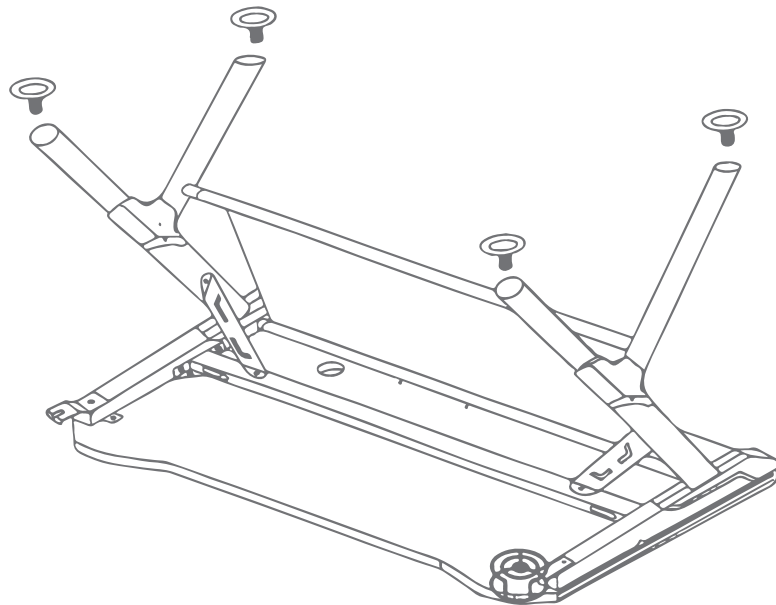

LBT

ASSEMBLY INSTRUCTION

Warning

1. The maximum static loading weight is 220 LB
2. Keep children away from the desk while assembling as there is small sharp parts that may be dangerous

	Bx12	M6x16mm		Cx4	M8x14mm
	Dx2	M6x18mm		Ex1	M5 Spanners
	Fx4	Leg screws		Gx4	Connecting piece
	Hx2	Connector		Ix1	console controller holder
	Wx1	Headphone Hook		Jx1	Cup holder

1

2

3

Ex4 Bx4

4

Ex1 Cx4

5

6