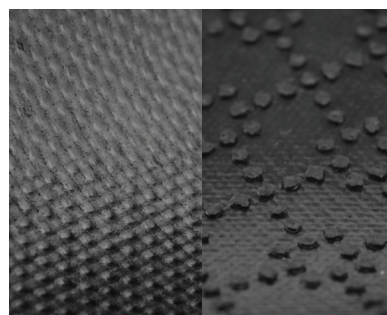

Bartex Cotton Mats

Entrance Mats • Indoor

Bartex Cotton mats feature a slip-resistant rubber backing and a highly absorbent cotton carpet surface designed to stop dust, dirt, and moisture at your door and provide a safe walking surface

- 100% cotton offers excellent absorption and dust control properties.
- Recommended for indoor commercial use at entryways, in lobbies, at front desks or anywhere additional traction or moisture control is needed.
- 100% Nitrile Rubber backing prevents curling and cracking in all types of weather.
- Available in Green, Brown, Grey, Red and Blue

Bartex™ Cotton Mats

Entrance Mats • Indoor

Standard Sizes (cm)

60x85	120x180
75x85	120x200
80x120	120x240
85x150	150x200
85x300	150x300

Maximum size: 200 x 550 cm
Size Tolerance: +/- 2%

100% Cotton

Reinforced rubber edges

Smooth or claw backing

Specifications

Yarn: 100% Cotton KCT2

Carpet weight: 930g/m²

Rubber: Nitrile Rubber (Border 2.8 mm / Center 1.55 mm)

Total weight: 3.100 gr/m²

Also available in 3,1 mm rubber backing