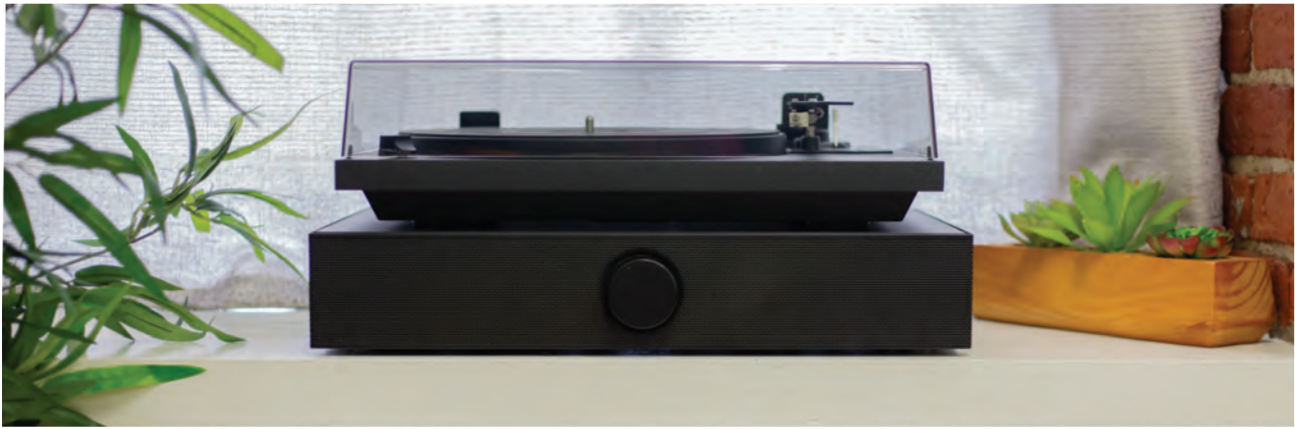

# SPINBASE

TURNTABLE SPEAKER SYSTEM

turntable not included

## SPINBASE - TURNTABLE SPEAKER SYSTEM

---

"It's impossible", they said.

"Placing a turntable anywhere near a speaker is a recipe for sonic disaster!"

But that was B.S. (Before SpinBase).

SpinBase is the first powered speaker system specifically designed to support a turntable. Thanks to its proprietary Isogroove® technology, SpinBase delivers superb, room-filling sound from your turntable, Bluetooth, or auxiliary source without creating the vibrations that would upset your turntable with regular speakers.

Its space efficient 18" x 13.5" footprint creates a perfect platform for your turntable, letting you assemble a high-quality stereo music system in the least possible space without the usual wiring and setup hassles. The 270° dispersion of SpinBase's four high-performance internal speaker drivers fills your room with a spacious musical presentation that earned Tech Hive's coveted "Editor's Choice" designation. Its Bluetooth 5.1 receiver makes it easy to play music from your phone or portable music player. You can also add any standard line-level source like a CD player, WiFi streamer, legacy tape deck, or a turntable that has its own built-in preamp.

Spinbase's high-performance/low-noise phono preamplifier is superior to those built into most turntables, delivering the clear well-balanced sound for which Andover is known.

And, if you're upgrading from a lower-priced record player equipped with a Ceramic cartridge, the exclusive Ceramic EQ makes your record player sound closer to the superior sound of a Magnetic Cartridge.