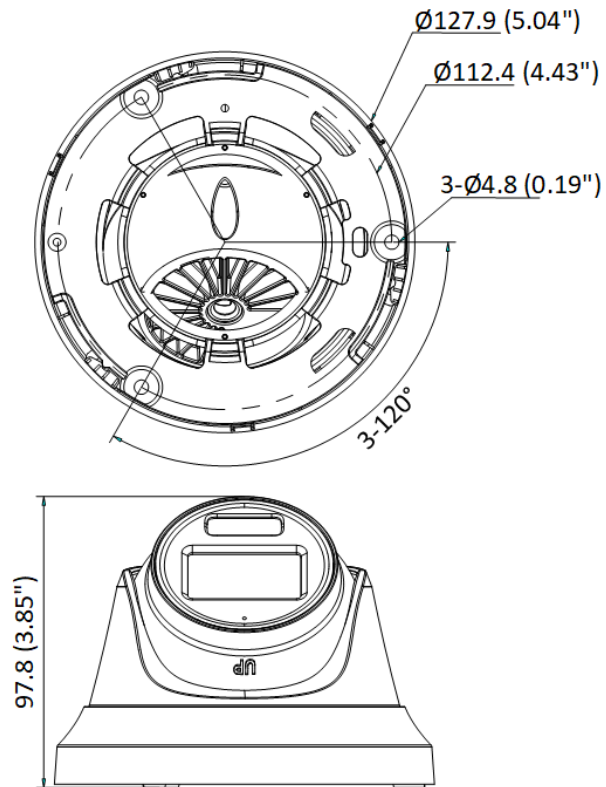

▪ **Available Model**

THC-T257-LMS (2.8mm)

▪ **Dimension**

Unit: mm (inch)