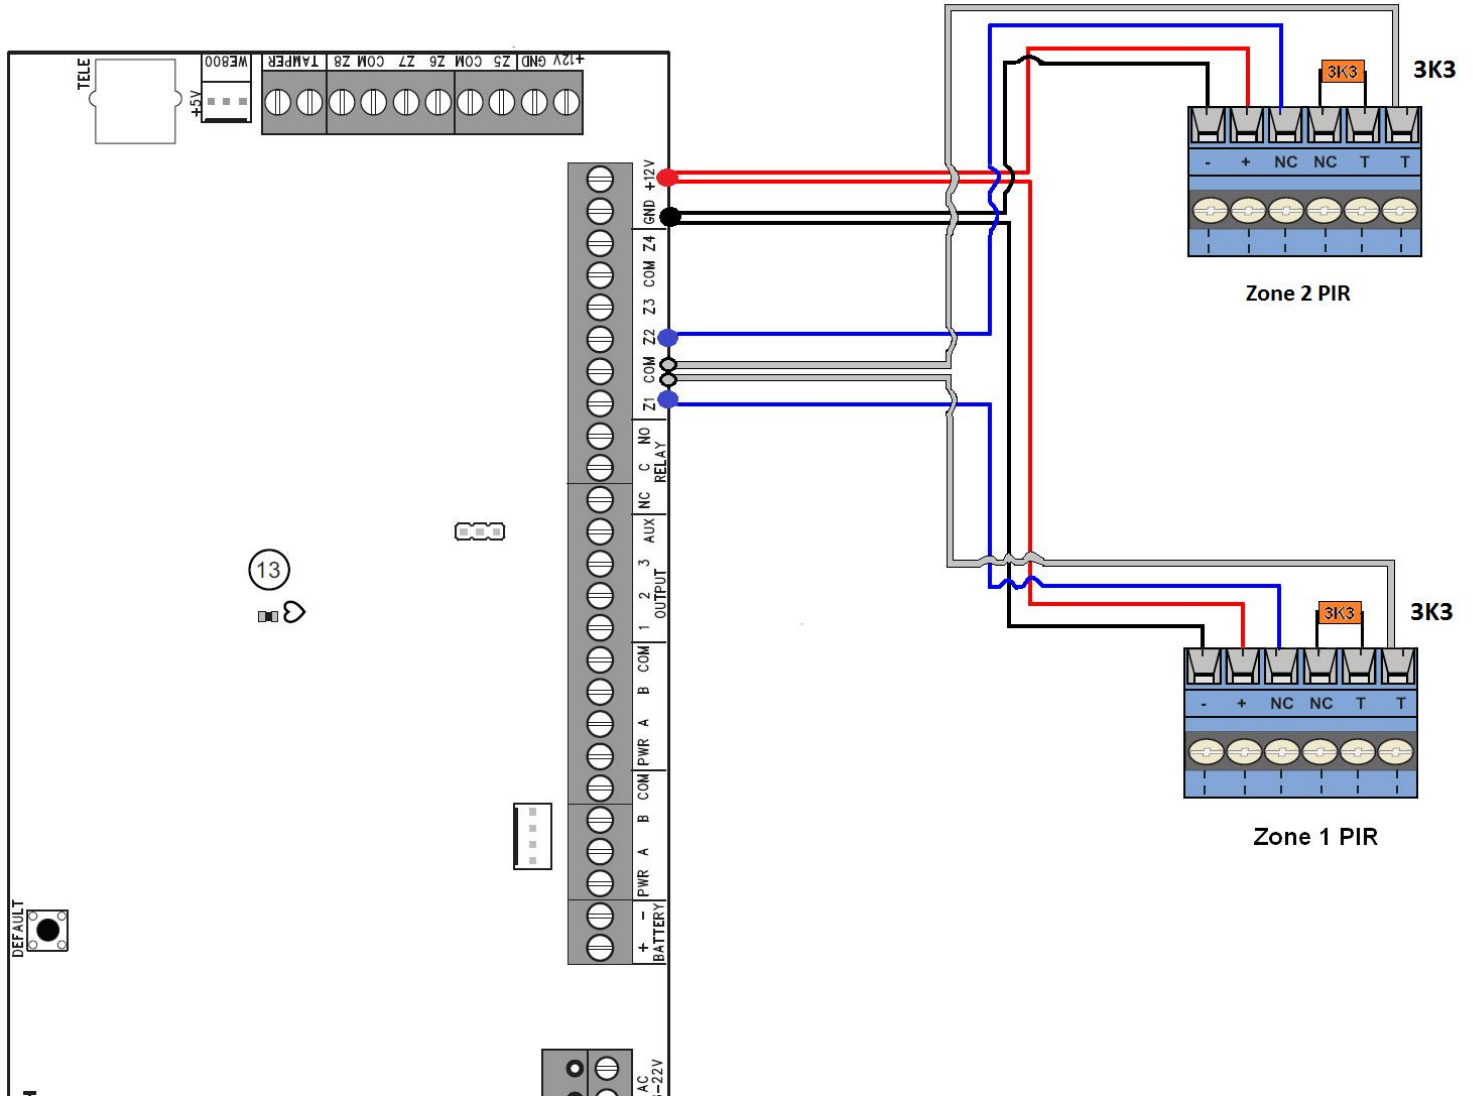

PRODUCT TECHNICAL NOTES

Brand	Bosch	Part No.	Solution 2000/3000
Description	Bosch Solution 2000/3000 - Zone Wiring Examples		

Zone wiring – Single EOL

[RETURN TO INDEX](#)

PRODUCT TECHNICAL NOTES

Brand	Bosch	Part No.	Solution 2000/3000
Description	Bosch Solution 2000/3000 - Zone Wiring Examples		

Zone wiring – Split EOL

[RETURN TO INDEX](#)