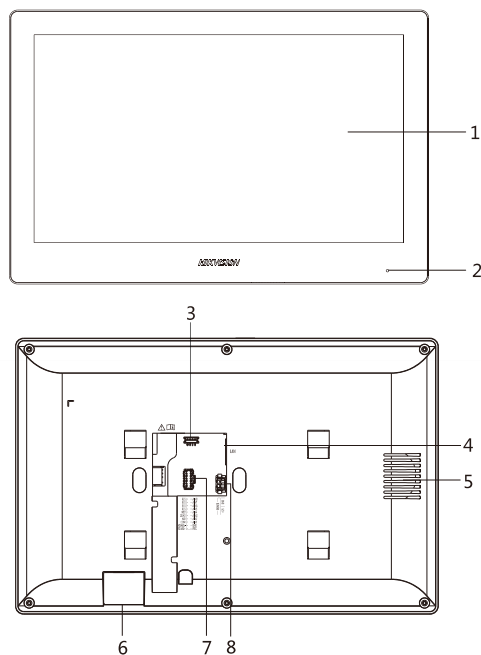

Typical Application

Specification

System parameters	
Memory	128 MB
Flash	32 MB
Operation system	Embedded Linux operation system
Display parameters	
Display screen	10.1-inch colorful TFT screen
Display resolution	1024 × 600
Operation method	Capacitive touch screen
Audio parameters	
Audio input	Built-in omnidirectional microphone
Audio output	Built-in loudspeaker
Audio compression standard	G.711 U
Audio compression rate	64 Kbps
Audio quality	Noise suppression and echo cancellation
Network parameters	
Wired network	10/100 Mbps self-adaptive
Wireless network	Wi-Fi 802.11b/g/n
Network protocol	TCP/IP, SIP, RTSP
Network interface	1 RJ-45 10/100 Mbps self-adaptive
Alarm input	8-ch alarm inputs
Relay output	2
TF card	Max to 32 G, SD 2.0 or lower version
RS-485	1
General	
Power supply	IEEE802.3af, standard PoE 12 VDC/1 A
Power consumption	≤ 6 W
Working temperature	-10 °C to 55 °C (14 °F to 131 °F)
Working humidity	10% to 90%
Material	PC + ABS
Dimensions	254 mm × 166 mm × 14.7 mm (10.0" × 6.5" × 0.58")
Weight	1118 g (with packaging) 660 g (without packaging)

Available Model

DS-KH8520-WTE1

Dimension

Appearance and Interfaces

No.	Description	No.	Description
1	Screen	5	Loudspeaker
2	Microphone	6	SD Card Slot
3	Debug Port	7	Alarm Terminal
4	Network Interface	8	Power Supply

Accessory

Included

Screw Package

2_KA4×22-SUS

Installation

Surface Mounting

Distributed by

**HIKVISION®****Headquarters**