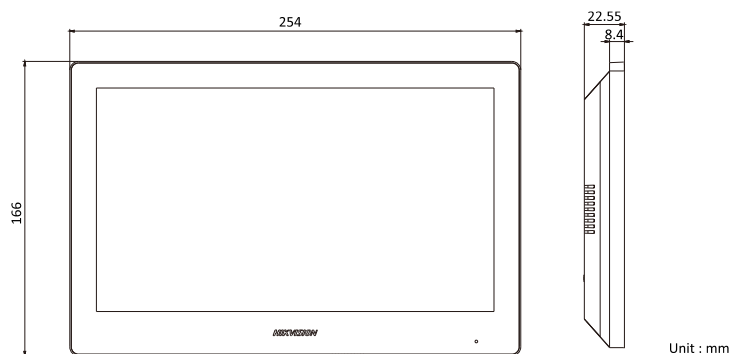

Typical Application

Specification

System parameters	
Memory	128 MB
Flash	32 MB
Operation system	Embedded Linux operation system
Display parameters	
Display screen	10.1-inch colorful TFT screen
Display resolution	1024 × 600
Operation method	Capacitive touch screen
Audio parameters	
Audio input	Built-in omnidirectional microphone
Audio output	Built-in loudspeaker
Audio compression standard	G.711 U
Audio compression rate	64 Kbps
Audio quality	Noise suppression and echo cancellation
Network parameters	
Wired network	10/100 Mbps self-adaptive
Wireless network	Wi-Fi 802.11b/g/n
Network protocol	TCP/IP, SIP, RTSP
Network interface	1 RJ-45 10/100 Mbps self-adaptive
Alarm input	8-ch alarm inputs
Relay output	2
TF card	Max to 32 G, SD 2.0 or lower version
RS-485	1
General	
Power supply	IEEE802.3af, standard PoE 12 VDC/1 A
Power consumption	≤ 6 W
Working temperature	-10 °C to 55 °C (14 °F to 131 °F)
Working humidity	10% to 90%
Material	PC + ABS
Dimensions	254 mm × 166 mm × 14.7 mm (10.0" × 6.5" × 0.58")
Weight	1118 g (with packaging) 660 g (without packaging)

Available Model

DS-KH8520-WTE1

Dimension

Appearance and Interfaces

No.	Description	No.	Description
1	Screen	5	Loudspeaker
2	Microphone	6	SD Card Slot
3	Debug Port	7	Alarm Terminal
4	Network Interface	8	Power Supply