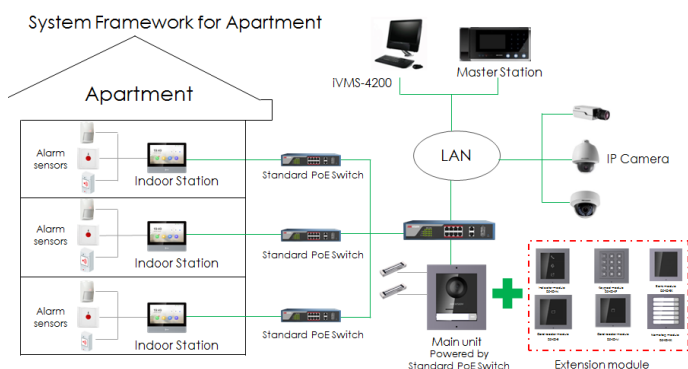

Key Feature

- New UI V2.0: User friendly design
- 7-inch colorful touch screen with resolution 1024 × 600
- Standard PoE
- Stores messages and capture pictures in the TF card
- Remote unlocking via the client software or the mobile client
- Views live videos of door stations and linked cameras
- Supports wireless network

Typical Application

Specification

System parameters	
Memory	128 MB
Flash	32 MB
Operation system	Embedded Linux operation system
Display parameters	
Display screen	10.1-inch colorful TFT screen
Display resolution	1024 × 600
Operation method	Capacitive touch screen
Audio parameters	
Audio input	Built-in omnidirectional microphone
Audio output	Built-in loudspeaker
Audio compression standard	G.711 U
Audio compression rate	64 Kbps
Audio quality	Noise suppression and echo cancellation
Network parameters	
Wired network	10/100 Mbps self-adaptive
Wireless network	Wi-Fi 802.11b/g/n
Network protocol	TCP/IP, SIP, RTSP
Network interface	1 RJ-45 10/100 Mbps self-adaptive
Alarm input	8-ch alarm inputs
Relay output	2
TF card	Max to 32 G, SD 2.0 or lower version
RS-485	1
General	
Power supply	IEEE802.3af, standard PoE 12 VDC/1 A
Power consumption	≤ 6 W
Working temperature	-10 °C to 55 °C (14 °F to 131 °F)
Working humidity	10% to 90%
Material	PC + ABS
Dimensions	254 mm × 166 mm × 14.7 mm (10.0" × 6.5" × 0.58")
Weight	1118 g (with packaging) 660 g (without packaging)