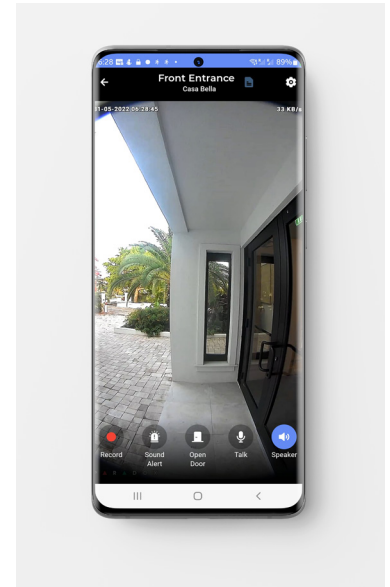

DB7view cam