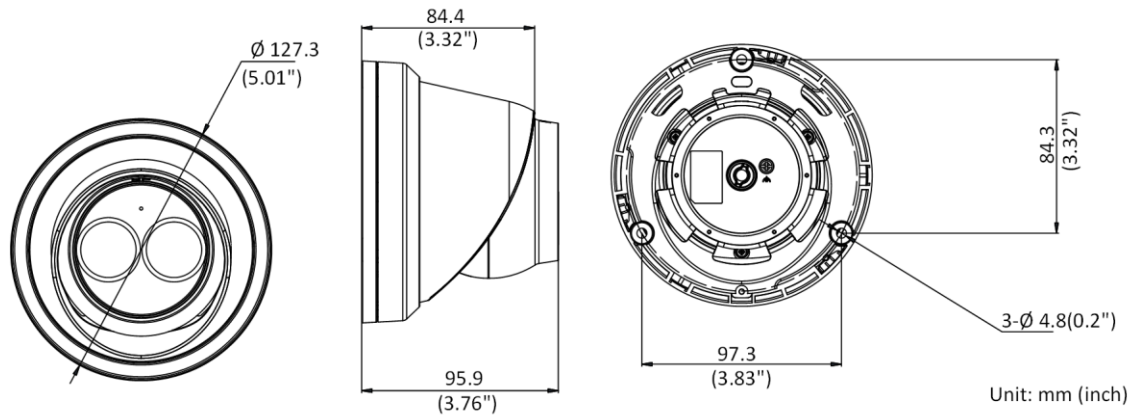

User/Host	Up to 32 users, 3 levels: administrator, operator and user
Client	HiLookVision PC Client, HiLookVision App
Web Browser	Plug-in required live view: IE8+, Chrome 41.0-44, Mozilla Firefox30.0-51, Safari8.0-11 Plug-in free live view: Chrome 45.0+, Mozilla Firefox52.0+
<b>Interface</b>	
Communication Interface	1 RJ45 100M self-adaptive Ethernet port
Audio	1 audio input (built-in microphone), mono sound
Video Output	No
Interface Style	Pigtail style interface
On-board storage	Built-in micro SD/SDHC/SDXC slot, up to 128 GB
<b>General</b>	
Firmware Version	5.5.83
Web Client Language	32 languages English, Russian, Estonian, Bulgarian, Hungarian, Greek, German, Italian, Czech, Slovak, French, Polish, Dutch, Portuguese, Spanish, Romanian, Danish, Swedish, Norwegian, Finnish, Croatian, Slovenian, Serbian, Turkish, Korean, Traditional Chinese, Thai, Vietnamese, Japanese, Latvian, Lithuanian, Portuguese (Brazil)
General Function	Anti-flicker, three streams, heartbeat, mirror, 4 regions of privacy mask
Reset	Reset via reset button on camera body, web browser and client software
Startup and Operating Conditions	-30 °C to 60 °C (-22 °F to 140 °F), humidity 95% or less (non-condensing)
Storage Conditions	-30 °C to 60 °C (-22 °F to 140 °F), humidity 95% or less (non-condensing)
Power Supply	12 VDC ± 25%, Φ 5.5 mm coaxial power plug; PoE (802.3af, class 3)
Power Consumption and Current	12 VDC, 0.5 A, max. 6 W; PoE (802.3af, 36 V to 57 V), 0.3 A to 0.2 A, max. 7.5 W
Material	Metal
Dimensions	Camera: Φ 127.3 × 95.9 mm (5" × 3.8") With package: 150 × 150 × 141 mm (5.9" × 5.9" × 5.6")
Weight	Camera: Approx. 635 g (1.4 lb.) With package: Approx. 890 g (1.96 lb.)
<b>Approval</b>	
EMC	47 CFR Part 15, Subpart B; EN 55032: 2015, EN 61000-3-2: 2014, EN 61000-3-3: 2013, EN 50130-4: 2011 +A1: 2014; AS/NZS CISPR 32: 2015; ICES-003: Issue 6, 2016; KN 32:

## Dimensions