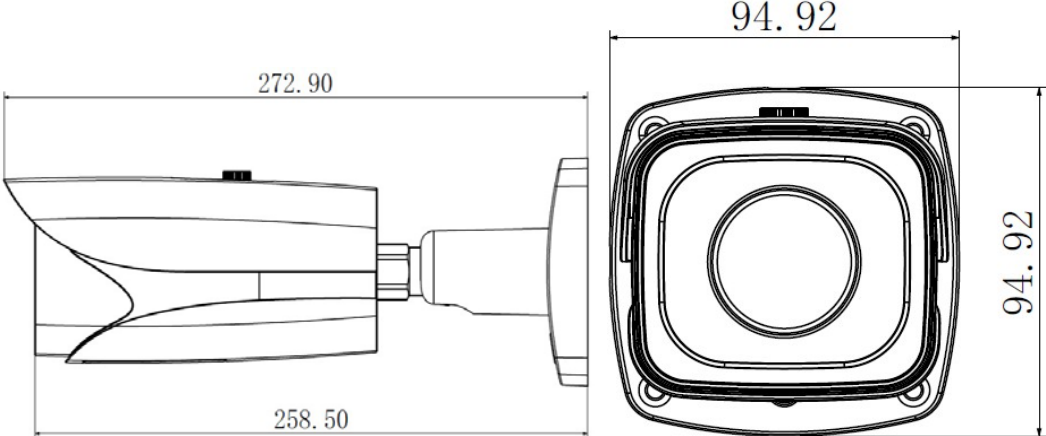

DH-IPC-HFW5421E-Z (4MP-MTZ-BULLET)

Dimensions (mm)

Accessory (optional)