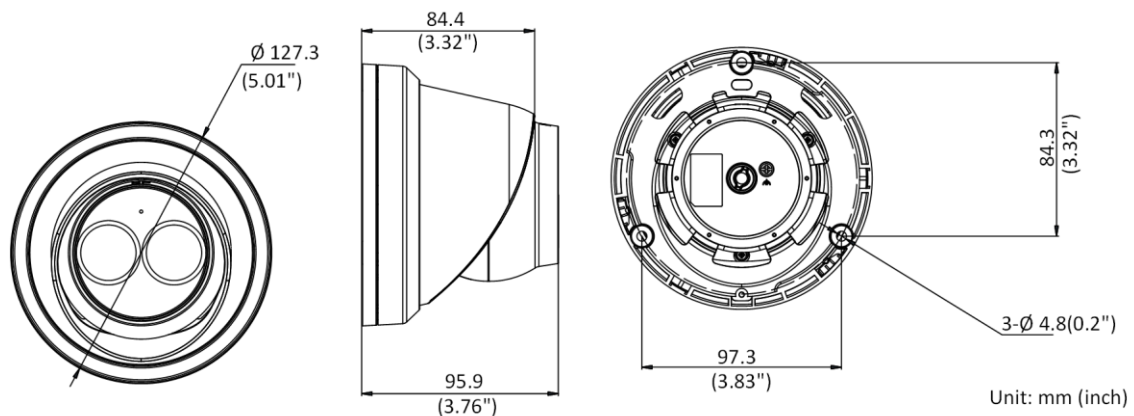

General Function	Anti-flicker, three streams, heartbeat, mirror, 4 regions of privacy mask
Reset	Reset via reset button on camera body, web browser and client software
Startup and Operating Conditions	-30 °C to 60 °C (-22 °F to 140 °F), humidity 95% or less (non-condensing)
Storage Conditions	-30 °C to 60 °C (-22 °F to 140 °F), humidity 95% or less (non-condensing)
Power Supply	12 VDC ± 25%, $\Phi$ 5.5 mm coaxial power plug; PoE (802.3af, class 3)
Power Consumption and Current	12 VDC, 0.5 A, max. 6 W; PoE (802.3af, 36 V to 57 V), 0.3 A to 0.2 A, max. 7.5 W
Material	Metal
Dimensions	Camera: $\Phi$ 127.3 × 95.9 mm (5" × 3.8") With package: 150 × 150 × 141 mm (5.9" × 5.9" × 5.6")
Weight	Camera: Approx. 635 g (1.4 lb.) With package: Approx. 890 g (1.96 lb.)
<b>Approval</b>	
EMC	47 CFR Part 15, Subpart B; EN 55032: 2015, EN 61000-3-2: 2014, EN 61000-3-3: 2013, EN 50130-4: 2011 +A1: 2014; AS/NZS CISPR 32: 2015; ICES-003: Issue 6, 2016; KN 32: 2015, KN 35: 2015
Safety	UL 60950-1, IEC 60950-1:2005 + Am 1:2009 + Am 2:2013, EN 60950-1:2005 + Am 1:2009 + Am 2:2013, IS 13252(Part 1):2010+A1:2013+A2:2015
Chemistry	2011/65/EU, 2012/19/EU, Regulation (EC) No 1907/2006
Protection	Without -U: Ingress protection: IP67 (IEC 60529-2013) With -U: Ingress protection: IP66 (IEC 60529-2013)

## Dimensions