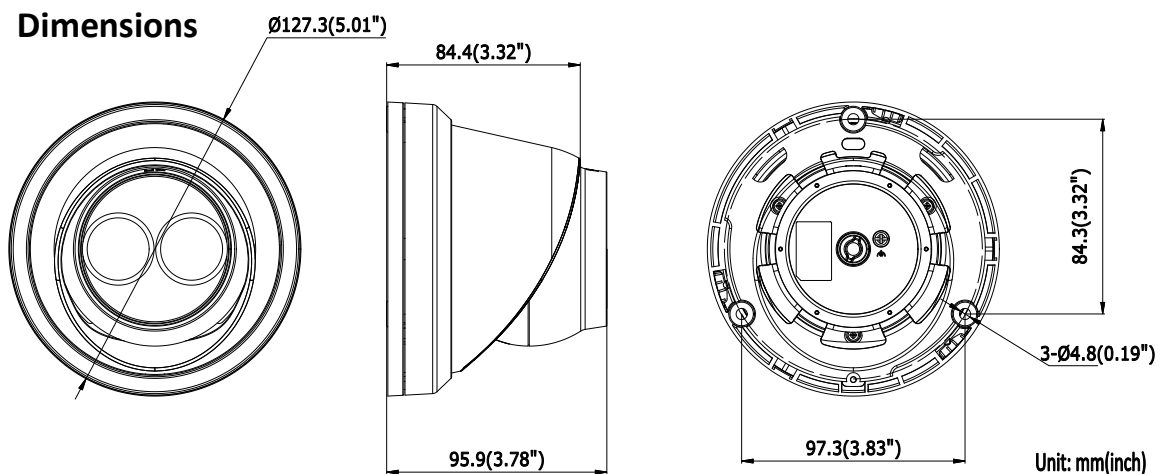

### Key Features

- 1/3" Progressive Scan CMOS
- 2560 × 1440@30fps
- 2.8 mm fixed lens
- Color: 0.01 Lux @ (F1.2, AGC ON), 0.018 Lux @ (F1.6, AGC ON), 0 Lux with IR
- H.265+, H.265, H.264+, H.264
- Three streams
- 120dB WDR
- 2 Behavior analyses, and face detection
- BLC/3D DNR/ROI
- IP67
- Built-in micro SD/SDHC/SDXC card slot, up to 128 GB
- 3-Axis adjustment

### Dimensions