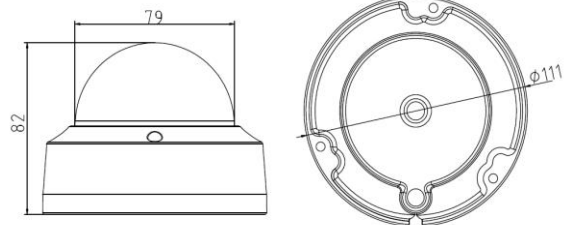

Dimensions