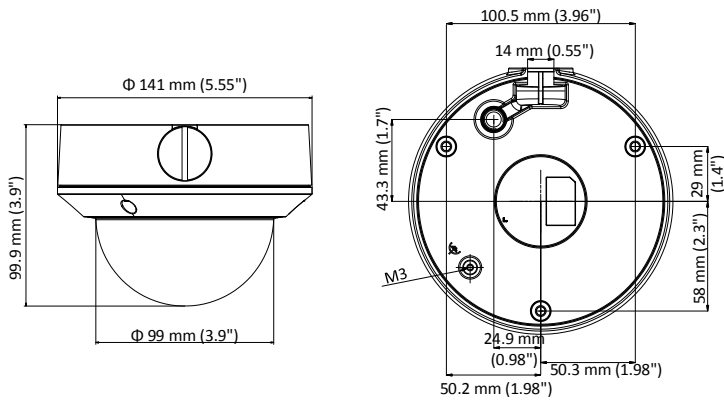

## Specification

<b>Camera</b>	
Image Sensor	1/3" progressive scan CMOS
Min. Illumination	Color: 0.01Lux @(F1.2,AGC ON),0 Lux with IR
Shutter Speed	1/3s to 1/100,000 s, support slow shutter
Lens	2.8 mm to 12 mm @F1.4, horizontal field of view: 108° to 31°
Lens Mount	Φ14
Day &Night	IR cut filter with auto switch
3-Axis Adjustment	Pan: 0° to 360°, tilt: 0° to 75°,rotation:0° to 360°
DNR(Digital Noise Reduction)	3D DNR
WDR (Wide Dynamic Range)	120 dB
<b>Compression Standard</b>	
Video Compression	Main stream: H.264+/H.264 Sub stream: H.264/MJPEG
H.264 Type	Main profile/High profile
Video Bit Rate	32 Kbps to 16 Mbps
<b>Image</b>	
Max. Resolution	2688× 1520
Main Stream Max. Frame Rate	50Hz:20fps @(2688× 1520), 20fps @(2304 × 1296), 25fps @(1920 × 1080, 1280 × 720) 60Hz:20fps @(2688× 1520), 20fps @(2304 × 1296), 30fps @(1920×1080, 1280 × 720)
Sub-stream Max. Frame Rate	50Hz: 25fps @(640 × 360, 352 × 288) 60Hz: 30fps @(640 × 360, 352 × 240)
Image Settings	Brightness, saturation, contrast, sharpness are adjustable via web browser or client software
Day/Night Switch	Support auto, scheduled
Others	Mirror, BLC (area configurable), region of interest (support 1 fixed region)
<b>Network</b>	
Network Storage	Support micro SD/SDHC/SDXC card (128G), local storage and NAS (NFS,SMB/CIFS), ANR
Detections	Motion detection
Alarms	Video tampering, network disconnected, IP address conflicted, HDD full, HDD error
Protocols	TCP/IP,ICMP,HTTP,HTTPS,FTP,DHCP,DNS,DDNS,RTP,RTSP,RTCP, NTP,UPnP,SMTP,SNMP,IGMP,802.1X,QoS,IPv6,Bonjour
Standard	ONVIF(PROFILE S,PROFILE G),PSIA,CGI,ISAPI
General Function	One-key reset,anti-flicker,heartbeat, mirror, password protection, privacy mask, watermark, IP address filter
<b>Interface</b>	
Communication Interface	1 RJ45 10M/100M self-adaptive Ethernet port
Video Output (Without-Z)	1Vp-p composite output(75Ω/BNC)
Reset	Support
<b>General</b>	
Operating Conditions	-30 °C to60°C (-22 °F to140°F), humidity: 95% or less (non-condensing)
Power Supply	DC12V ± 25%, PoE (802.3af)
Power Consumption	Max. 5.5 W/11 W (With-Z)
Protection Level	IP67, IK10
IR Range	Up to 30 m
Dimensions	Φ141 mm ×99.9 mm (5.6"× 3.9")
Weight	800 g (1.76 lb.)