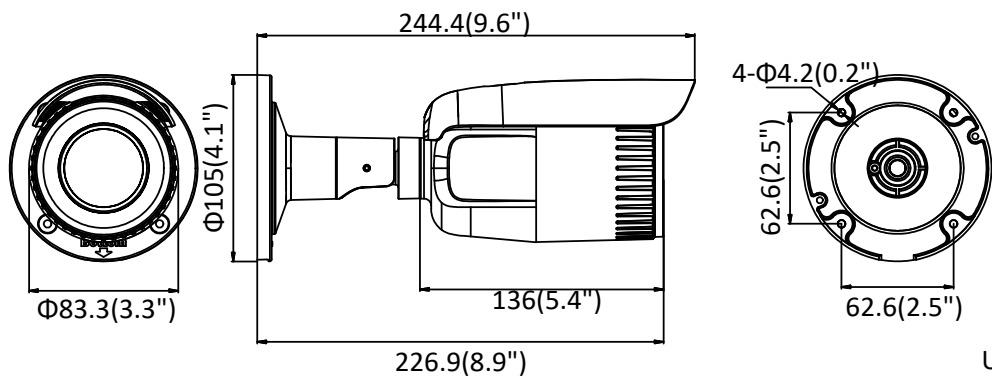

### Key Features

- 1/3" progressive scan CMOS
- 2560 × 1440@20fps
- 2.8mm lens
- H.265+, H.265, H.264+, H.264
- Color: 0.01 Lux @ (F1.2, AGC ON), 0.018 Lux @ (F1.6, AGC ON)
- BLC/3D DNR/ROI
- Up to 30 m IR range
- IP67
- 120 dB WDR
- Built-in micro SD/SDHC/SDXC card slot, up to 128 GB

	802.1X, QoS, IPv6, UDP, Bonjour
General Function	One-key reset, anti-flicker, heartbeat, mirror, password protection, privacy mask, watermark
Firmware Version	5.5.3
API	ONVIF (PROFILE S, PROFILE G), ISAPI
Simultaneous Live View	Up to 6 channels
User/Host	Up to 32 users 3 levels: Administrator, Operator and User
Client	iVMS-4200, iVMS-4500, iVMS-5200
Web Browser	IE8+, Chrome 31.0-44, Firefox 30.0-51, Safari 8.0+
<b>Interface</b>	
Communication Interface	1 RJ45 10M/100M self-adaptive Ethernet port
Video Output (Without -Z)	1Vp-p composite output (75 Ω/BNC)
Reset Button	Yes
<b>General</b>	
Operating Conditions	-30 °C to 60 °C (-22 °F to 140 °F), humidity: 95% or less (non-condensing)
Power Supply	12 VDC ± 20%, 5.5 mm coaxial power plug PoE (802.3af, class 3)
Power Consumption and Current	-IZ: 12 VDC, 0.9 A, max. 11 W; PoE: (802.3af, 36 V to 57 V), 0.4 A to 0.2 A, max. 12.9 W -I: 12 VDC, 0.6 A, max. 7 W; PoE: (802.3af, 36 V to 57 V), 0.3 A to 0.1 A, max. 9 W
Protection Level	IP67 TVS 2000V lightning protection, surge protection and voltage transient protection
Material	Metal
Dimensions	Φ 105 mm × 244.4 mm (Φ 4.1" × 9.6")
Weight	Camera: approx. 1035 g (2.3 lb.) With package: approx. 1550 g (3.4 lb.)

## Dimension

Unit: mm