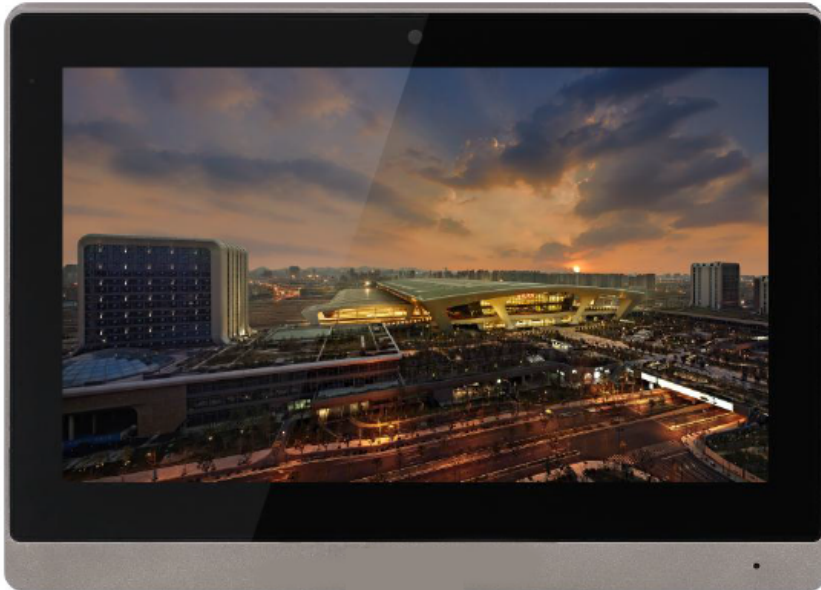

10-inch Color Indoor Monitor

Features

- Displayer: Color 10.2-inch TFT LCD,
- Capacitive touch screen, metal frame
- Support 8 wire alarm input extension or home appliance
- Call among households
- 1 channel 10/100Mbps self-adaptive Ethernet
- Support outdoor station and IPC monitor
- Support leave audio and video message
- Support supplied power by network cable
- SD card inside
- Flush mounted

Specifications

Model		I-M1071W-IP
System	Main Processor	Built-in microcontroller
	Operation System	Embedded LINUX operating system
Video	compression	H.264
Audio	Audio Input	All-direction microphone
	Audio Output	Embedded loudspeaker
	Bidirectional Talk	Support bidirectional talk
Display	Size	Color 10.2-inch TFT LCD
Alarm	Alarm input	8 Channels