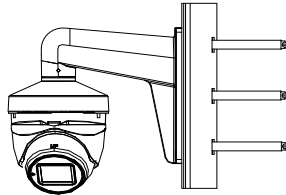

Order Model

DS-2CE79H8T-IT3ZF

Dimension

Accessory

DS-1273ZJ-130-TRL
Wall Mount

DS-1275ZJ-SUS
Vertical Pole Mount

DS-1276ZJ-SUS
Corner Mount

DS-1280ZJ-M
Junction Box

DS-1281ZJ-M
Inclined Ceiling Mount

Distributed by

HIKVISION®

Headquarters

No.555 Qianmo Road, Binjiang District,
Hangzhou 310051, China
T +86-571-8807-5998
overseasbusiness@hikvision.com

Hikvision USA
T +1-909-895-0400
sales.usa@hikvision.com