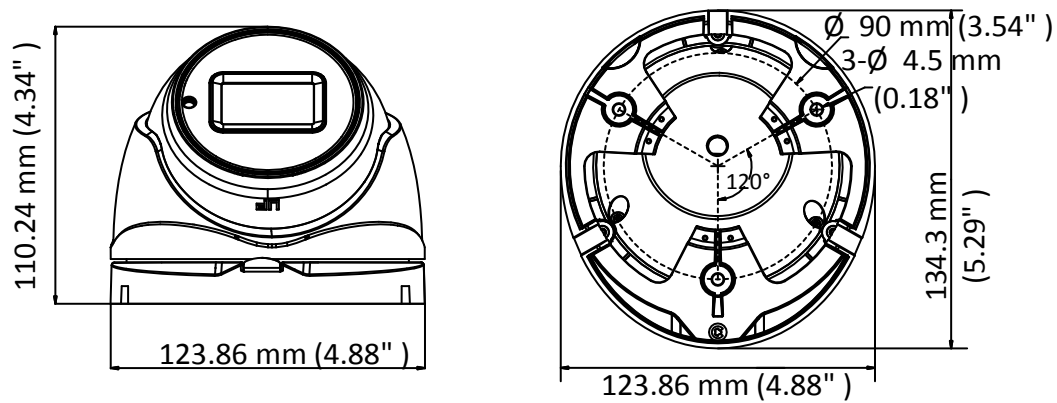

Order Model

DS-2CE79H8T-IT3ZF

Dimension