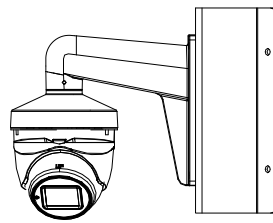

Specification

Camera	
Image Sensor	5 megapixel progressive scan CMOS
Signal System	PAL/NTSC
Resolution	2560 (H) × 1944 (V)
Min. Illumination	Color: 0.003 Lux @ (F1.2, AGC ON), 0 Lux with IR
Frame Rate	TVI: 2 MP@25fps, 2 MP@30fps, 4 MP@25fps, 4 MP@30fps, 5 MP@20fps AHD: 4 MP@25fps, 4 MP@30fps, 5 MP@20fps CVI: 4 MP@25fps, 4 MP@30fps CVBS: PAL, NTSC
Shutter Time	PAL: 1/25 s to 1/50, 000 s NTSC: 1/30 s to 1/50, 000 s
Lens	2.7 mm to 13.5 mm motorized vari-focal lens
Horizontal Field of View	92.3° to 29.3°
Lens Mount	Φ 14
Day & Night	IR cut filter
Angle Adjustment	Pan: 0° to 360°; Tilt: 0° to 75°; Rotate: 0° to 360°
Synchronization	Internal synchronization
WDR (Wide Dynamic Range)	≥ 130 dB
Menu	
AGC	Yes
Day/Night Mode	Auto/Color/BW (Black and White)
White Balance	Auto/Manual
BLC (Backlight Compensation)	Yes
WDR	Yes
3D DNR	Level 1 to 9
Privacy Mask	4 programmable privacy masks
Motion Detection	4 programmable areas
Language	English
Functions	Brightness, Sharpness, 3D DNR, Mirror, Smart IR
Interface	
Video Output	1 HD analog output
Switch Button	TVI/AHD/CVI/CVBS
General	
Operating Conditions	-40 °C to 60 °C (-40 °F to 140 °F), humidity: 90% or less (non-condensation)
Power Supply	9 VDC to 15 VDC <i>*You are recommended to use one power adapter to supply the power for one camera.</i>
Power Consumption	Max. 7.4 W
Protection Level	IP67
Material	Metal
IR Range	Up to 60 m
Communication	Up the coax, Protocol: HIKVISION-C (TVI output)
Dimensions	123.86 mm × 134.3 mm × 110.24 mm (4.88" × 5.29" × 4.34")
Weight	Approx. 600 g (1.32 lb.)

Order Model

DS-2CE79H8T-IT3ZF

Dimension

Accessory

DS-1273ZJ-130-TRL
Wall Mount

DS-1275ZJ-SUS
Vertical Pole Mount

DS-1276ZJ-SUS
Corner Mount

DS-1280ZJ-M
Junction Box